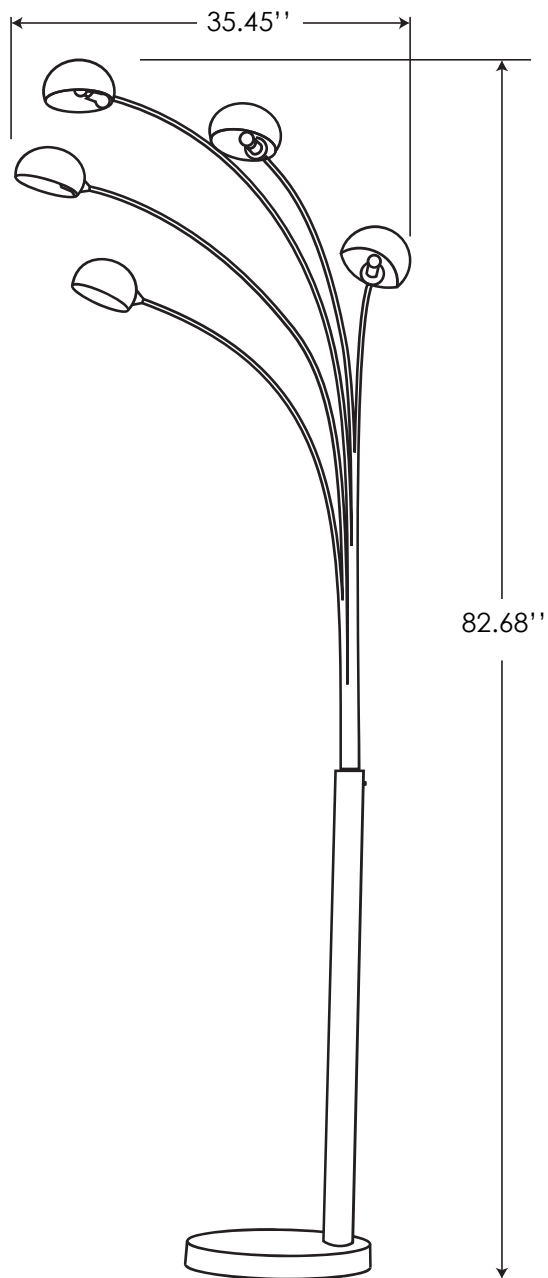

LUMITHREE

OPTIONS

FINISH

PAINTED SILVER
PAINTED WHITE
PAINTED GOLD
PAINTED SPACE GREY

LIGHT SOURCE

LED COMPATIBLE

FL-1002 FLOOR LAMP

5 Light | 60W Max (Light bulb not included)

Finish: Satin nickel finish & black marble

Dimensions: 35.45" Dia x 11.81" W x 82.68" OAH