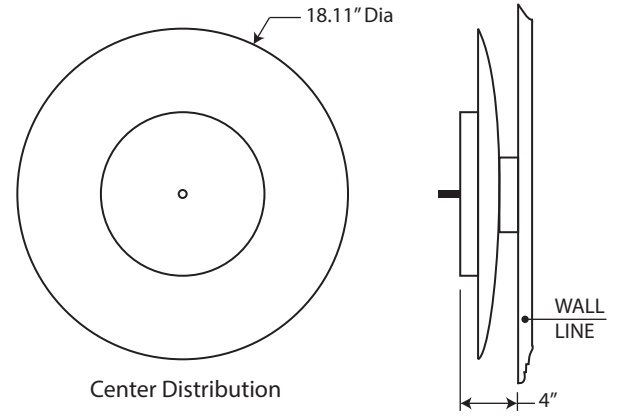

APPROVED BY: _____

SIGNATURE: _____

DATE: _____