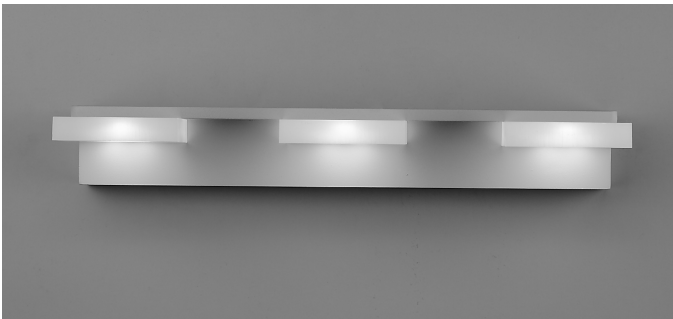

### ORDERING CODE

KAY \_\_\_\_\_ - \_\_\_\_\_ - \_\_\_\_\_ - \_\_\_\_\_ - \_\_\_\_\_

Product ID	Model	Voltage	CCT	Finish
KAY - Kay LED Wall direct	3 - 3 LED	120 - 120V	30 - 3000k	W - White
	4 - 4 LED	277 - 277V	40 - 4000k 60 - 6000k	B - Black S - Space Grey C - Custom

### LIGHTING SPECIFICATIONS

Product ID	Wattage	Lumen Output
13.50"W x 1.9"H	9 Watt	765 Total Lumen Output
18.70"W x 1.9"H	12 Watt	1020 Total Lumen Output

KAY 3

KAY 4

\* Not to Scale.

APPROVED BY: \_\_\_\_\_