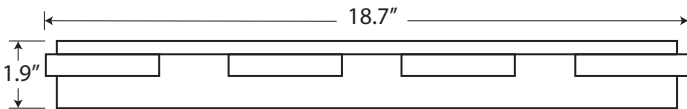

### ORDERING CODE

KAY \_\_\_\_\_ - \_\_\_\_\_ - \_\_\_\_\_ - \_\_\_\_\_ - \_\_\_\_\_

Product ID	Model	Voltage	CCT	Finish
KAY - Kay LED Wall direct	3 - 3 LED	120 - 120V	30 - 3000k	W - White
	4 - 4 LED	277 - 277V	40 - 4000k 60 - 6000k	B - Black S - Space Grey C - Custom

### LIGHTING SPECIFICATIONS

Product ID	Wattage	Lumen Output
13.50"W x 1.9"H	9 Watt	765 Total Lumen Output
18.70"W x 1.9"H	12 Watt	1020 Total Lumen Output

KAY 3

KAY 4

\* Not to Scale.

APPROVED BY: \_\_\_\_\_