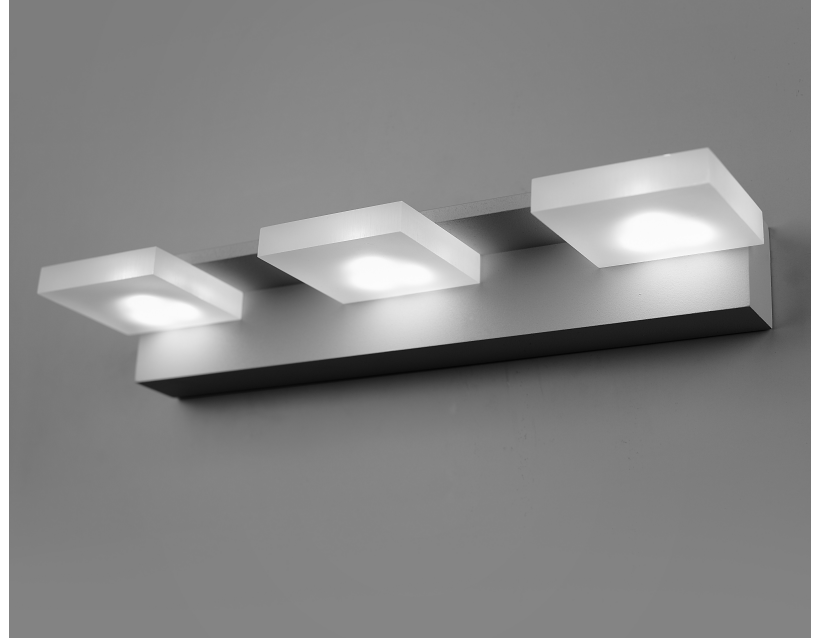

### ORDERING CODE

KAY \_\_\_\_\_ - \_\_\_\_\_ - \_\_\_\_\_ - \_\_\_\_\_ - \_\_\_\_\_

Product ID	Model	Voltage	CCT	Finish
KAY - Kay LED Wall direct	3 - 3 LED	120 - 120V	30 - 3000k	W - White
	4 - 4 LED	277 - 277V	40 - 4000k 60 - 6000k	B - Black S - Space Grey C - Custom

### LIGHTING SPECIFICATIONS

Product ID	Wattage	Lumen Output
13.50"W x 1.9"H	9 Watt	765 Total Lumen Output
18.70"W x 1.9"H	12 Watt	1020 Total Lumen Output

KAY 3

KAY 4

\* Not to Scale.

APPROVED BY: \_\_\_\_\_