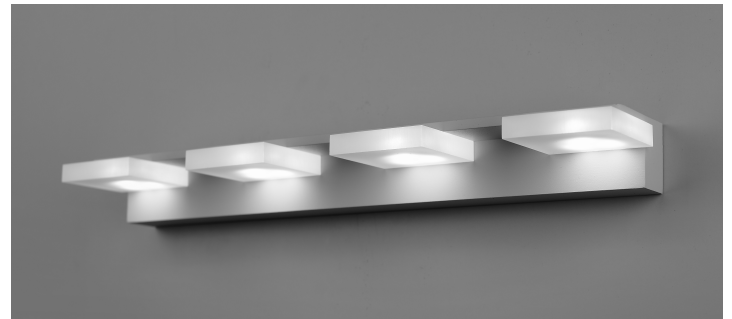

### ORDERING CODE

KAY \_\_\_\_\_ - \_\_\_\_\_ - \_\_\_\_\_ - \_\_\_\_\_ - \_\_\_\_\_

Product ID	Model	Voltage	CCT	Finish
KAY - Kay LED Wall direct	3 - 3 LED	120 - 120V	30 - 3000k	W - White
	4 - 4 LED	277 - 277V	40 - 4000k 60 - 6000k	B - Black S - Space Grey C - Custom

### LIGHTING SPECIFICATIONS

Product ID	Wattage	Lumen Output
13.50"W x 1.9"H	9 Watt	765 Total Lumen Output
18.70"W x 1.9"H	12 Watt	1020 Total Lumen Output

KAY 3

KAY 4

\* Not to Scale.

APPROVED BY: \_\_\_\_\_