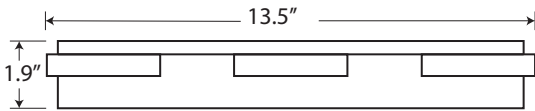

### ORDERING CODE

KAY \_\_\_\_\_ - \_\_\_\_\_ - \_\_\_\_\_ - \_\_\_\_\_ - \_\_\_\_\_

Product ID	Model	Voltage	CCT	Finish
KAY - Kay LED Wall direct	3 - 3 LED	120 - 120V	30 - 3000k	W - White
	4 - 4 LED	277 - 277V	40 - 4000k 60 - 6000k	B - Black S - Space Grey C - Custom

### LIGHTING SPECIFICATIONS

Product ID	Wattage	Lumen Output
13.50"W x 1.9"H	9 Watt	765 Total Lumen Output
18.70"W x 1.9"H	12 Watt	1020 Total Lumen Output

KAY 3

KAY 4

\* Not to Scale.

APPROVED BY: \_\_\_\_\_