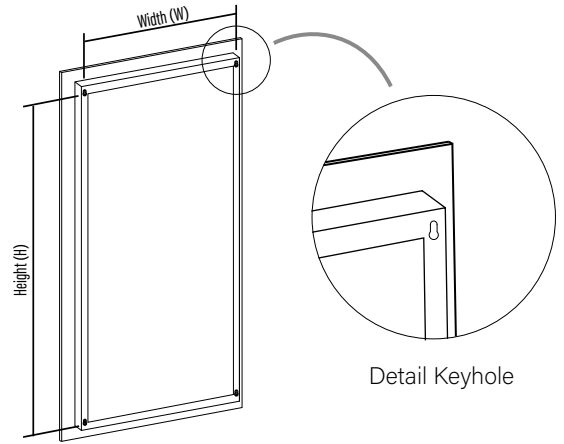

#### CM - Cleat Mounting

Back View Mirror

Front View Frame

**Mirror Dimensions**

**Mounting Dimensions**

22"W x 32"H x 2"D
24"W x 36"H x 2"D
36"W x 48"H x 2"D
48"W x 60"H x 2"D

W = 15.70"	H = 25.70"
W = 17.70"	H = 29.70"
W = 29.70"	H = 41.70"
W = 41.70"	H = 53.70"

#### KM - Keyhole Mounting

Back View Mirror

**Mirror Dimensions**

**Mounting Dimensions**

22"W x 32"H x 2"D
24"W x 36"H x 2"D
36"W x 48"H x 2"D
48"W x 60"H x 2"D

Template will be provided
Template will be provided
Template will be provided
Template will be provided