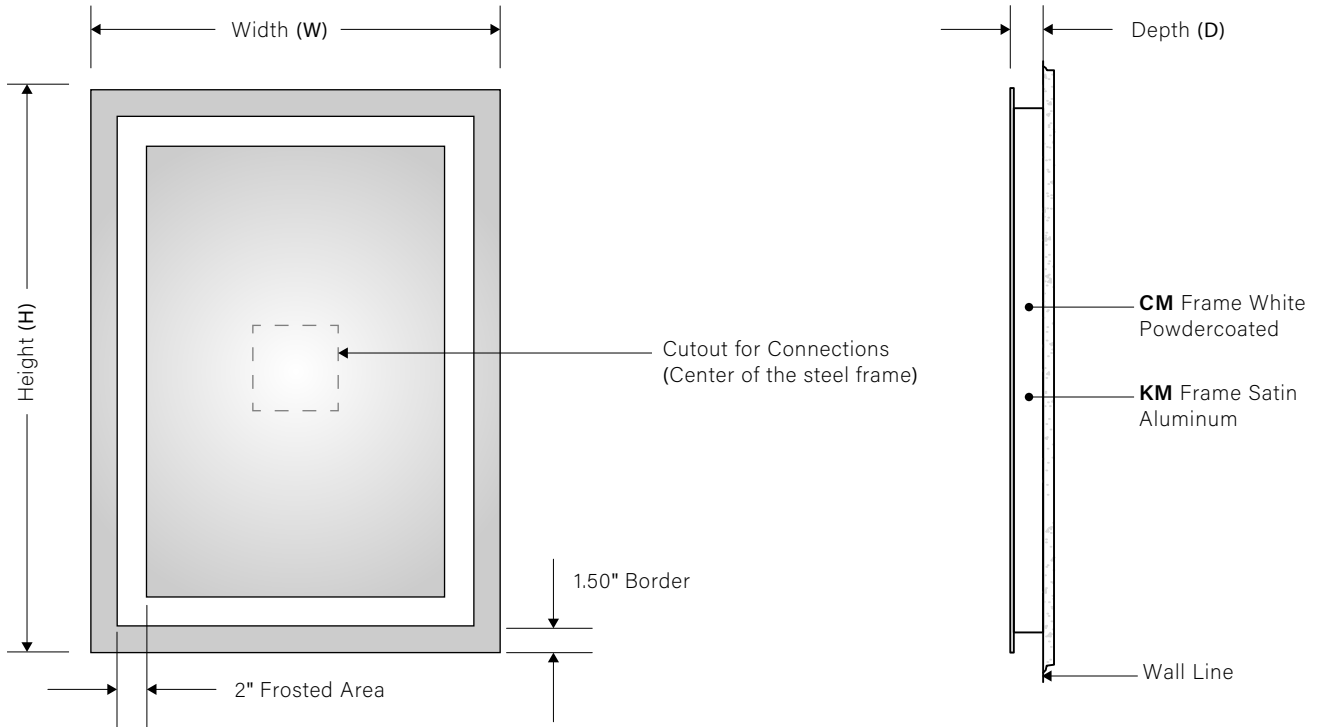

ORDERING CODE

LM-1102-LED - _____ - _____ - _____ - _____ - _____ - _____ - _____

Product ID	Dimensions	Voltage	CCT	Diffuser	Installation	Mounting	Options
LM-1102-LED	22 - 22"W x 32"H 24 - 24"W x 36"H 36 - 36"W x 48"H 48 - 48"W x 60"H C - Custom	120 - 120V 277 - 277V	30 - 3000k 40 - 4000k 60 - 6000k	FR - Frosted IF - Ice Frost C - Custom* *Consult factory	HR - Horizontal VT - Vertical 	CM - Cleats Mounting* KM - Keyhole Mounting** * Frame White Powdercoated ** Frame Satin Aluminum	DF - Defogger DM - Dimming 0-10V TS - Touch Sensor MS - Motion Sensor BT - Bluetooth (Audio)* M3 - Magnifying Mirror x3 M5 - Magnifying Mirror x5 LD - LED Digital Clock USB - USB Charger TNL - Top Night Light BNL - Bottom Night Light PO - Power Outlet* PP - Power Plug * Mirror depth to be 3"D

LIGHTING SPECIFICATIONS

Dimensions	Wattage	Lumen Output	CRI
22"W x 32"H x 2"D	28 Watt	2832 Total Lumen Output	80+ CRI
24"W x 36"H x 2"D	33 Watt	3259 Total Lumen Output	80+ CRI
36"W x 48"H x 2"D	50 Watt	4966 Total Lumen Output	80+ CRI
48"W x 60"H x 2"D	67 Watt	6673 Total Lumen Output	80+ CRI

Standard Product: Hardwired

* Not to Scale. Frosted area and border width may change depending on Mirror dimensions.

APPROVED BY: _____ SIGNATURE: _____ DATE: _____

File: LM - 1102 - SPEC - REV2 Date: 06 March 2019 Page: 2/4