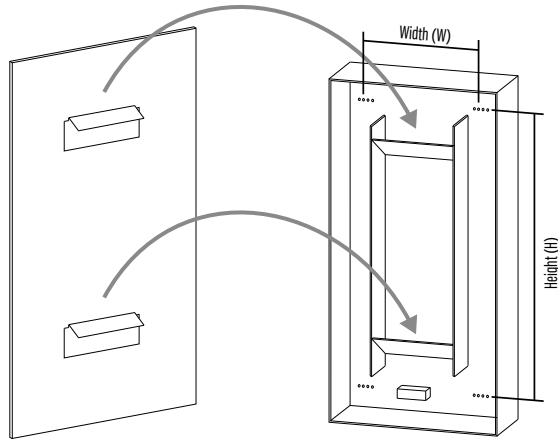

### LIGHTING SPECIFICATIONS

Dimensions	Wattage	Lumen Output	CRI
22"W x 32"H x 2"D	28 Watt	2832 Total Lumen Output	80+ CRI
24"W x 36"H x 2"D	33 Watt	3259 Total Lumen Output	80+ CRI
36"W x 48"H x 2"D	50 Watt	4966 Total Lumen Output	80+ CRI
48"W x 60"H x 2"D	67 Watt	6673 Total Lumen Output	80+ CRI

**Standard Product: Hardwired**

\* Not to Scale. Frosted area and border width may change depending on Mirror dimensions.

APPROVED BY: \_\_\_\_\_ SIGNATURE: \_\_\_\_\_ DATE: \_\_\_\_\_

File: LM - 1102 - SPEC - REV2 Date: 06 March 2019 Page: 2/4

### MOUNTING

#### CM - Cleat Mounting

Back View Mirror

Front View Frame

**Mirror Dimensions**

**Mounting Dimensions**

22"W x 32"H x 2"D
24"W x 36"H x 2"D
36"W x 48"H x 2"D
48"W x 60"H x 2"D

W = 15.70"	H = 25.70"
W = 17.70"	H = 29.70"
W = 29.70"	H = 41.70"
W = 41.70"	H = 53.70"