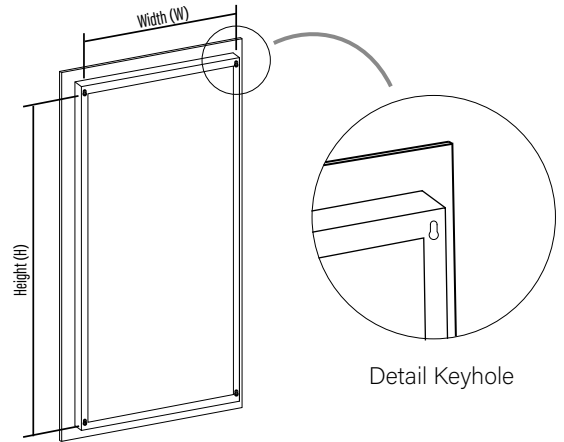

LIGHTING SPECIFICATIONS

Standard Product: Hardwired

Dimensions	Wattage	Lumen Output	CRI
30"W x 30"H x 2"D	33 Watt	3259 Total Lumen Output	80+ CRI
36"W x 36"H x 2"D	41 Watt	4113 Total Lumen Output	80+ CRI
40"W x 40"H x 2"D	47 Watt	4682 Total Lumen Output	80+ CRI
48"W x 48"H x 2"D	58 Watt	5820 Total Lumen Output	80+ CRI

* Not to Scale. Frosted area and border width may change depending on Mirror dimensions.

APPROVED BY: _____ SIGNATURE: _____ DATE: _____

File: LM - 1104 - SPEC - REV2 Date: 04 March 2019 Page: 2/4

MOUNTING

CM - Cleat Mounting

Back View Mirror

Front View Frame

Mirror Dimensions

Mounting Dimensions

30"W x 30"H x 2"D
36"W x 36"H x 2"D
40"W x 40"H x 2"D
48"W x 48"H x 2"D

W = 23.70"	H = 23.70"
W = 29.70"	H = 29.70"
W = 33.70"	H = 33.70"
W = 41.70"	H = 41.70"

KM - Keyhole Mounting

Back View Mirror

Mirror Dimensions

Mounting Dimensions

30"W x 30"H x 2"D
36"W x 36"H x 2"D
40"W x 40"H x 2"D
48"W x 48"H x 2"D

Template will be provided
Template will be provided
Template will be provided
Template will be provided