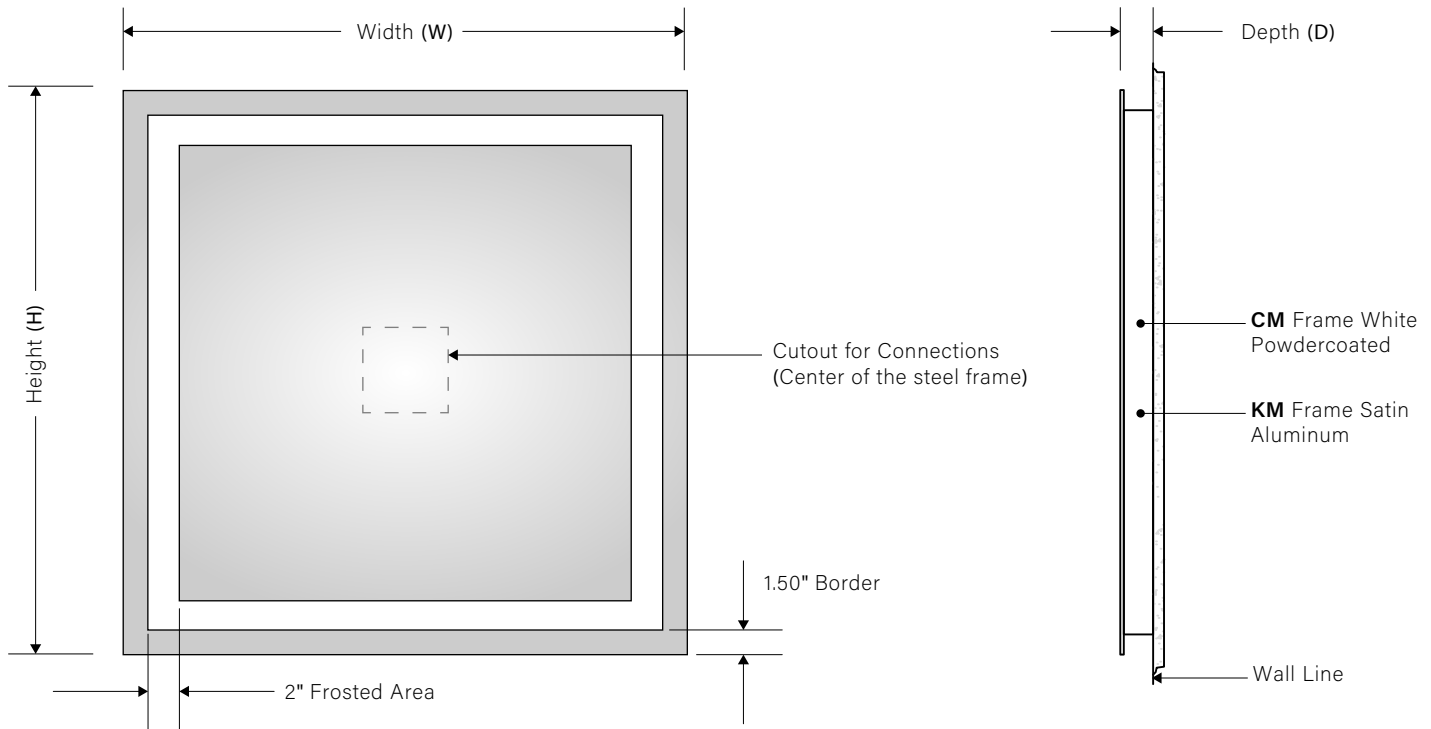

Product ID	Dimensions	Voltage	CCT	Diffuser	Mounting	Options
LM-1104-LED	30 - 30"W x 30"H 36 - 36"W x 36"H 40 - 40"W x 40"H 48 - 48"W x 48"H C - Custom	120 - 120V 277 - 277V	30 - 3000k 40 - 4000k 60 - 6000k	FR - Frosted IF - Ice Frost C - Custom* <small>*Consult factory</small>	CM - Cleats Mounting* KM - Keyhole Mounting** <small>* Frame White Powdercoated ** Frame Satin Aluminum</small>	DF - Defogger DM - Dimming 0-10V TS - Touch Sensor MS - Motion Sensor BT - Bluetooth (Audio)* M3 - Magnifying Mirror x3 M5 - Magnifying Mirror x5 LD - LED Digital Clock USB - USB Charger TNL - Top Night Light BNL - Bottom Night Light PO - Power Outlet* PP - Power Plug <small>* Mirror depth to be 3"D</small>

LIGHTING SPECIFICATIONS

Standard Product: Hardwired

Dimensions	Wattage	Lumen Output	CRI
30"W x 30"H x 2"D	33 Watt	3259 Total Lumen Output	80+ CRI
36"W x 36"H x 2"D	41 Watt	4113 Total Lumen Output	80+ CRI
40"W x 40"H x 2"D	47 Watt	4682 Total Lumen Output	80+ CRI
48"W x 48"H x 2"D	58 Watt	5820 Total Lumen Output	80+ CRI

CM - Cleat Mounting

Back View Mirror

Front View Frame

Mirror Dimensions

Mounting Dimensions

30"W x 30"H x 2"D
36"W x 36"H x 2"D
40"W x 40"H x 2"D
48"W x 48"H x 2"D

W = 23.70"	H = 23.70"
W = 29.70"	H = 29.70"
W = 33.70"	H = 33.70"
W = 41.70"	H = 41.70"

KM - Keyhole Mounting

Back View Mirror

Mirror Dimensions

Mounting Dimensions

30"W x 30"H x 2"D
36"W x 36"H x 2"D
40"W x 40"H x 2"D
48"W x 48"H x 2"D

Template will be provided
Template will be provided
Template will be provided
Template will be provided