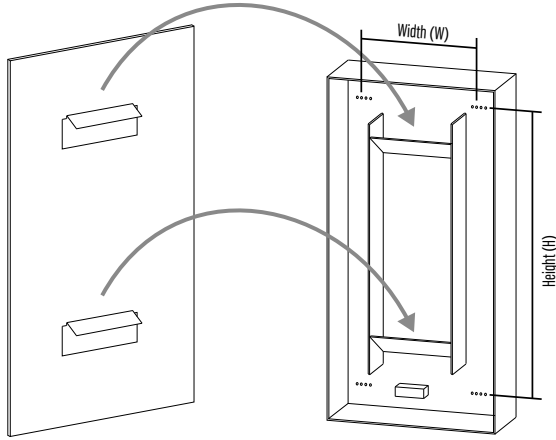

Product ID	Dimensions	Voltage	CCT	Diffuser	Mounting	Options
LM-1104-LED	30 - 30"W x 30"H 36 - 36"W x 36"H 40 - 40"W x 40"H 48 - 48"W x 48"H C - Custom	120 - 120V 277 - 277V	30 - 3000k 40 - 4000k 60 - 6000k	FR - Frosted IF - Ice Frost C - Custom* <small>*Consult factory</small>	CM - Cleats Mounting* KM - Keyhole Mounting** <small>* Frame White Powdercoated ** Frame Satin Aluminum</small>	DF - Defogger DM - Dimming 0-10V TS - Touch Sensor MS - Motion Sensor BT - Bluetooth (Audio)* M3 - Magnifying Mirror x3 M5 - Magnifying Mirror x5 LD - LED Digital Clock USB - USB Charger TNL - Top Night Light BNL - Bottom Night Light PO - Power Outlet* PP - Power Plug <small>* Mirror depth to be 3"D</small>

LIGHTING SPECIFICATIONS

Standard Product: Hardwired

Dimensions	Wattage	Lumen Output	CRI
30"W x 30"H x 2"D	33 Watt	3259 Total Lumen Output	80+ CRI
36"W x 36"H x 2"D	41 Watt	4113 Total Lumen Output	80+ CRI
40"W x 40"H x 2"D	47 Watt	4682 Total Lumen Output	80+ CRI
48"W x 48"H x 2"D	58 Watt	5820 Total Lumen Output	80+ CRI

* Not to Scale. Frosted area and border width may change depending on Mirror dimensions.

APPROVED BY: _____ SIGNATURE: _____ DATE: _____

File: LM - 1104 - SPEC - REV2 Date: 04 March 2019 Page: 2/4

MOUNTING

CM - Cleat Mounting

Back View Mirror

Front View Frame

Mirror Dimensions

Mounting Dimensions

30"W x 30"H x 2"D
36"W x 36"H x 2"D
40"W x 40"H x 2"D
48"W x 48"H x 2"D

W = 23.70"	H = 23.70"
W = 29.70"	H = 29.70"
W = 33.70"	H = 33.70"
W = 41.70"	H = 41.70"