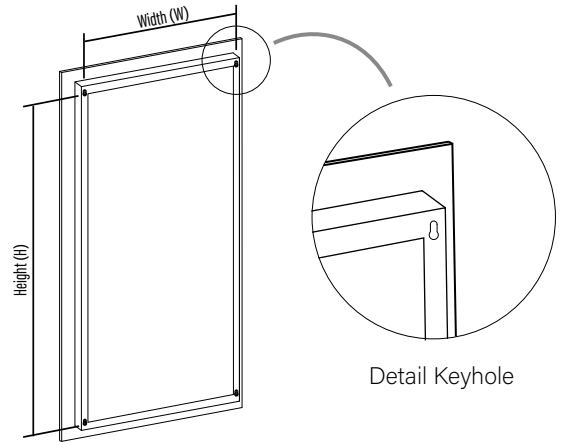

LIGHTING SPECIFICATIONS

Dimensions	Wattage	Lumen Output	CRI
30"W x 30"H x 2"D	19 Watt	1854 Total Lumen Output	80+ CRI
36"W x 36"H x 2"D	23 Watt	2280 Total Lumen Output	80+ CRI
40"W x 40"H x 2"D	26 Watt	2565 Total Lumen Output	80+ CRI
48"W x 48"H x 2"D	31 Watt	3134 Total Lumen Output	80+ CRI

Standard Product: Hardwired

* Not to Scale. Frosted area and border width may change depending on Mirror dimensions.

APPROVED BY: _____ SIGNATURE: _____ DATE: _____

File: LM - 1105 - SPEC - REV2 Date: 04 March 2019 Page: 2/4

MOUNTING

CM - Cleat Mounting

Back View Mirror

Front View Frame

Mirror Dimensions

Mounting Dimensions

30"W x 30"H x 2"D
36"W x 36"H x 2"D
40"W x 40"H x 2"D
48"W x 48"H x 2"D

W = 23.70"	H = 23.70"
W = 29.70"	H = 29.70"
W = 33.70"	H = 33.70"
W = 41.70"	H = 41.70"

KM - Keyhole Mounting

Back View Mirror

Mirror Dimensions

Mounting Dimensions

30"W x 30"H x 2"D
36"W x 36"H x 2"D
40"W x 40"H x 2"D
48"W x 48"H x 2"D

Template will be provided
Template will be provided
Template will be provided
Template will be provided