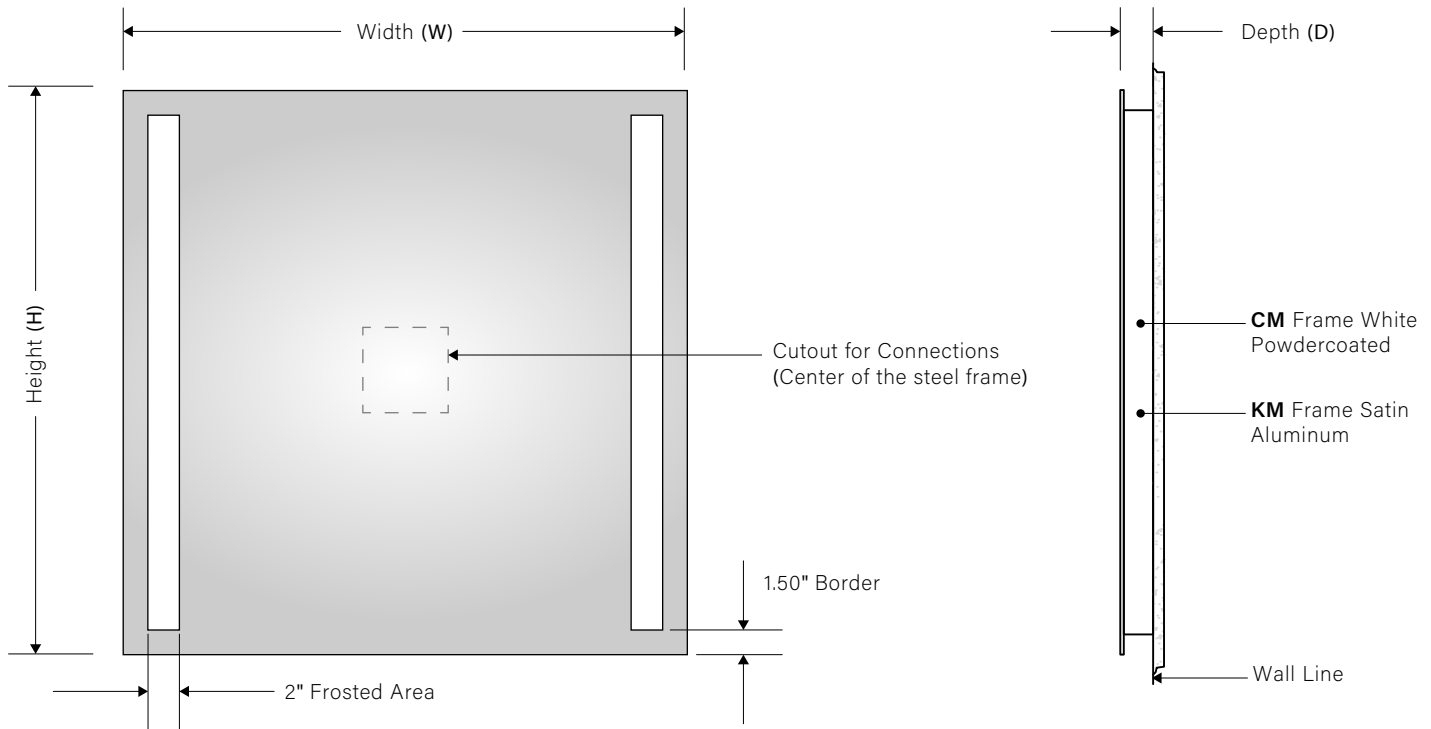

ORDERING CODE

LM-1105-LED - _____ - _____ - _____ - _____ - _____ - _____ - _____

Product ID	Dimensions	Voltage	CCT	Diffuser	Installation	Mounting	Options
LM-1105-LED	30 - 30"W x 30"H 36 - 36"W x 36"H 40 - 40"W x 40"H 48 - 48"W x 48"H C - Custom	120 - 120V 277 - 277V	30 - 3000k 40 - 4000k 60 - 6000k	FR - Frosted IF - Ice Frost C - Custom* *Consult factory	HR - Horizontal VT - Vertical 	CM - Cleats Mounting* KM - Keyhole Mounting** * Frame White Powdercoated ** Frame Satin Aluminum	DF - Defogger DM - Dimming 0-10V TS - Touch Sensor MS - Motion Sensor BT - Bluetooth (Audio)* M3 - Magnifying Mirror x3 M5 - Magnifying Mirror x5 LD - LED Digital Clock USB - USB Charger TNL - Top Night Light BNL - Bottom Night Light PO - Power Outlet* PP - Power Plug * Mirror depth to be 3"D

LIGHTING SPECIFICATIONS

Dimensions	Wattage	Lumen Output	CRI
30"W x 30"H x 2"D	19 Watt	1854 Total Lumen Output	80+ CRI
36"W x 36"H x 2"D	23 Watt	2280 Total Lumen Output	80+ CRI
40"W x 40"H x 2"D	26 Watt	2565 Total Lumen Output	80+ CRI
48"W x 48"H x 2"D	31 Watt	3134 Total Lumen Output	80+ CRI

Standard Product: Hardwired

* Not to Scale. Frosted area and border width may change depending on Mirror dimensions.

APPROVED BY: _____ SIGNATURE: _____ DATE: _____

File: LM - 1105 - SPEC - REV2 Date: 04 March 2019 Page: 2/4