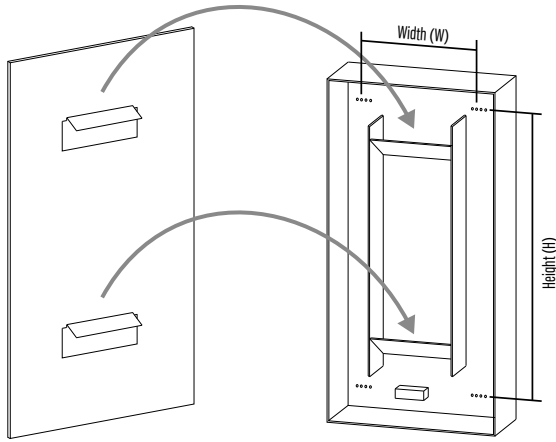

LIGHTING SPECIFICATIONS

Dimensions	Wattage	Lumen Output	CRI
30"W x 30"H x 2"D	19 Watt	1854 Total Lumen Output	80+ CRI
36"W x 36"H x 2"D	23 Watt	2280 Total Lumen Output	80+ CRI
40"W x 40"H x 2"D	26 Watt	2565 Total Lumen Output	80+ CRI
48"W x 48"H x 2"D	31 Watt	3134 Total Lumen Output	80+ CRI

Standard Product: Hardwired

* Not to Scale. Frosted area and border width may change depending on Mirror dimensions.

APPROVED BY: _____ SIGNATURE: _____ DATE: _____

File: LM - 1105 - SPEC - REV2 Date: 04 March 2019 Page: 2/4

MOUNTING

CM - Cleat Mounting

Back View Mirror

Front View Frame

Mirror Dimensions

Mounting Dimensions

30"W x 30"H x 2"D
36"W x 36"H x 2"D
40"W x 40"H x 2"D
48"W x 48"H x 2"D

W = 23.70"	H = 23.70"
W = 29.70"	H = 29.70"
W = 33.70"	H = 33.70"
W = 41.70"	H = 41.70"

KM - Keyhole Mounting

Back View Mirror

Mirror Dimensions

Mounting Dimensions

30"W x 30"H x 2"D
36"W x 36"H x 2"D
40"W x 40"H x 2"D
48"W x 48"H x 2"D

Template will be provided
Template will be provided
Template will be provided
Template will be provided