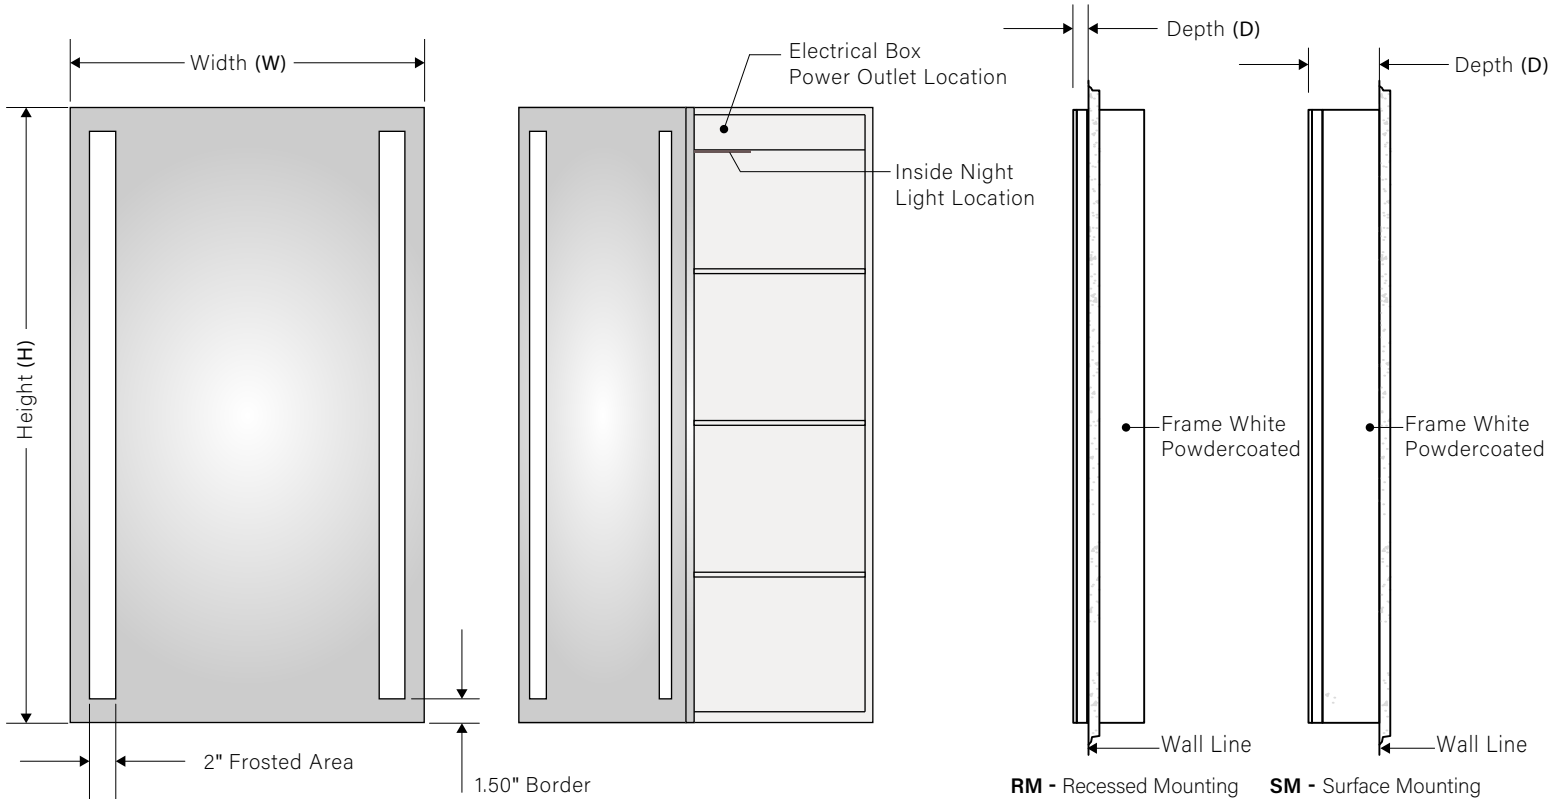

INSTALLATION

ORDERING CODE

LM-1107-LED - _____ - _____ - _____ - _____ - _____ - _____

Product ID	Dimensions	Voltage	CCT	Diffuser	Mounting	Options
LM-1107-LED	2030 - 20"W x 30"H	120 - 120V	30 - 3000k	FR - Frosted	SM - Surface Mounting	DF - Defogger
	2430 - 24"W x 30"H	277 - 277V	40 - 4000k	IF - Ice Frost	RM - Recessed Mounting	DM - Dimming 0-10V
	2436 - 24"W x 36"H		60 - 6000k	*C - *Custom		TS - Touch Sensor
	2440 - 24"W x 40"H			<small>*Consult factory</small>		MS - Motion Sensor
	C - Custom					BT - Bluetooth (Audio)
						M3 - Magnifying Mirror x3
						M5 - Magnifying Mirror x5
						LD - LED Digital Clock
						USB - USB Charger
						TNL - Top Night Light
						BNL - Bottom Night Light
						INL - Inside Night Light
						PO - Power Outlet
						PP - Power Plug

LIGHTING SPECIFICATIONS

Standard Product: Hardwired

Dimensions Recessed	Dimensions Surface	Wattage	Lumen Output	CRI
20"W x 30"H x .75"D	20"W x 30"H x 5"D	17 Watt	1685 Total Lumen Output	80+ CRI
24"W x 30"H x .75"D	24"W x 30"H x 5"D	17 Watt	1685 Total Lumen Output	80+ CRI
24"W x 36"H x .75"D	24"W x 36"H x 5"D	21 Watt	2051 Total Lumen Output	80+ CRI
24"W x 40"H x .75"D	24"W x 40"H x 5"D	23 Watt	2294 Total Lumen Output	80+ CRI

Mounting Dimensions

20"W x 30"H x 5"D
24"W x 30"H x 5"D
24"W x 36"H x 5"D
24"W x 40"H x 5"D

W = 15.30"	H = 20.60"
W = 19.30"	H = 20.60"
W = 19.30"	H = 26.60"
W = 19.30"	H = 30.60"

RM - Recessed Mounting

Back View Mirror

Mirror Dimensions

Mounting Dimensions

20"W x 30"H x .75"D
24"W x 30"H x .75"D
24"W x 36"H x .75"D
24"W x 40"H x .75"D

H = 17.40"
H = 17.40"
H = 23.40"
H = 27.40"

DIFFUSER

FROSTED

ICE FROST

Frosted area with fingerprint-free technology
 Special anti-corrosion Mirror treatment
 5mm Environmental Copper free silver Mirror