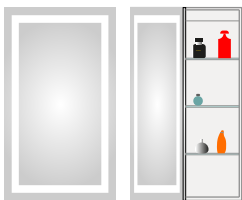

INSTALLATION