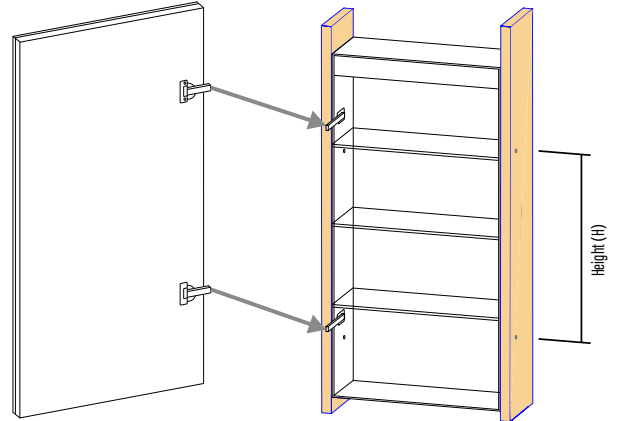

LIGHTING SPECIFICATIONS

Standard Product: Hardwired

Dimensions Recessed	Dimensions Surface	Wattage	Lumen Output	CRI
20"W x 30"H x .75"D	20"W x 30"H x 5"D	17 Watt	1685 Total Lumen Output	80+ CRI
24"W x 30"H x .75"D	24"W x 30"H x 5"D	17 Watt	1685 Total Lumen Output	80+ CRI
24"W x 36"H x .75"D	24"W x 36"H x 5"D	21 Watt	2051 Total Lumen Output	80+ CRI
24"W x 40"H x .75"D	24"W x 40"H x 5"D	23 Watt	2294 Total Lumen Output	80+ CRI

* Not to Scale. Frosted area and border width may change depending on Mirror dimensions.

APPROVED BY: _____ SIGNATURE: _____ DATE: _____

MOUNTING

SM - Surface Mounting

Back View Mirror

Front View Frame

Mirror Dimensions

Mounting Dimensions

20"W x 30"H x 5"D
24"W x 30"H x 5"D
24"W x 36"H x 5"D
24"W x 40"H x 5"D

W = 15.30"	H = 20.60"
W = 19.30"	H = 20.60"
W = 19.30"	H = 26.60"
W = 19.30"	H = 30.60"

RM - Recessed Mounting

Back View Mirror

Mirror Dimensions

Mounting Dimensions

20"W x 30"H x .75"D
24"W x 30"H x .75"D
24"W x 36"H x .75"D
24"W x 40"H x .75"D

H = 17.40"
H = 17.40"
H = 23.40"
H = 27.40"

DIFFUSER

FROSTED

ICE FROST

Frosted area with fingerprint-free technology
 Special anti-corrosion Mirror treatment
 5mm Environmental Copper free silver Mirror