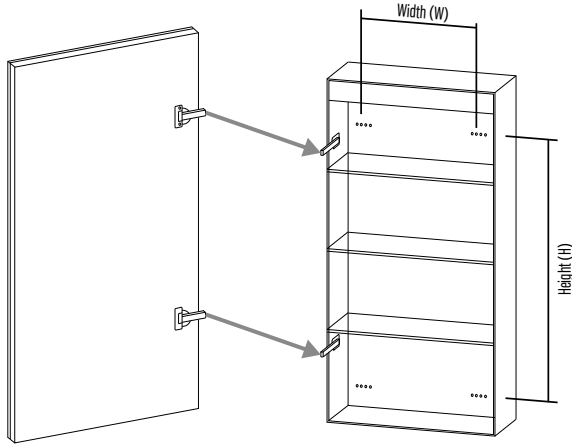

LIGHTING SPECIFICATIONS

Standard Product: Hardwired

Dimensions Recessed	Dimensions Surface	Wattage	Lumen Output	CRI
20"W x 30"H x .75"D	20"W x 30"H x 5"D	17 Watt	1685 Total Lumen Output	80+ CRI
24"W x 30"H x .75"D	24"W x 30"H x 5"D	17 Watt	1685 Total Lumen Output	80+ CRI
24"W x 36"H x .75"D	24"W x 36"H x 5"D	21 Watt	2051 Total Lumen Output	80+ CRI
24"W x 40"H x .75"D	24"W x 40"H x 5"D	23 Watt	2294 Total Lumen Output	80+ CRI

* Not to Scale. Frosted area and border width may change depending on Mirror dimensions.

APPROVED BY: _____ SIGNATURE: _____ DATE: _____

MOUNTING

SM - Surface Mounting

Back View Mirror

Front View Frame

Mirror Dimensions

Mounting Dimensions

20"W x 30"H x 5"D
24"W x 30"H x 5"D
24"W x 36"H x 5"D
24"W x 40"H x 5"D

W = 15.30"	H = 20.60"
W = 19.30"	H = 20.60"
W = 19.30"	H = 26.60"
W = 19.30"	H = 30.60"

RM - Recessed Mounting

Back View Mirror

Mirror Dimensions

Mounting Dimensions

20"W x 30"H x .75"D
24"W x 30"H x .75"D
24"W x 36"H x .75"D
24"W x 40"H x .75"D

H = 17.40"
H = 17.40"
H = 23.40"
H = 27.40"

DIFFUSER

FROSTED

ICE FROST

Frosted area with fingerprint-free technology
 Special anti-corrosion Mirror treatment
 5mm Environmental Copper free silver Mirror