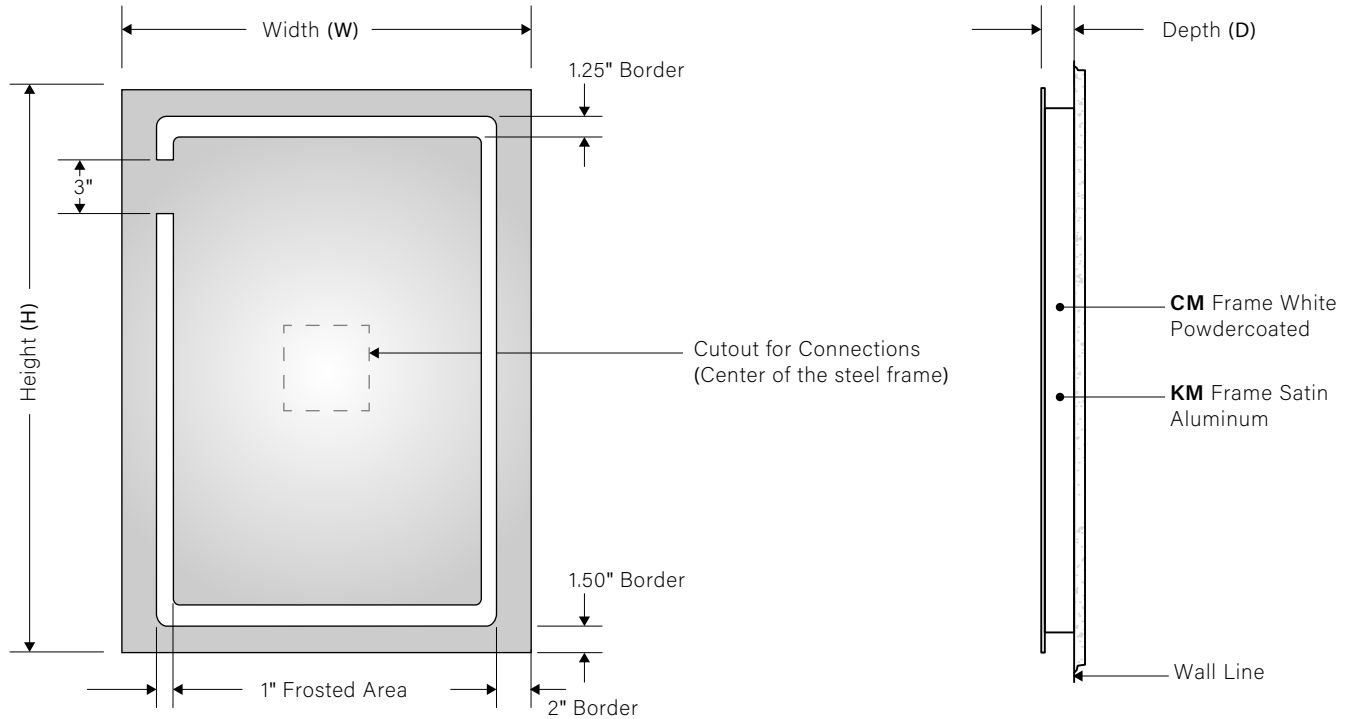

ORDERING CODE

LM-1112-LED - _____ - _____ - _____ - _____ - _____ - _____ - _____

Product ID	Dimensions	Voltage	CCT	Diffuser	Installation	Mounting	Options
LM-1112-LED	22 - 22"W x 32"H 24 - 24"W x 36"H 36 - 36"W x 48"H 48 - 48"W x 60"H C - Custom	120 - 120V 277 - 277V	30 - 3000k 40 - 4000k 60 - 6000k	FR - Frosted IF - Ice Frost C - Custom* *Consult factory	HR - Horizontal VT - Vertical 	CM - Cleats Mounting* KM - Keyhole Mounting** * Frame White Powdercoated ** Frame Satin Aluminum	DF - Defogger DM - Dimming 0-10V TS - Touch Sensor MS - Motion Sensor BT - Bluetooth (Audio)* M3 - Magnifying Mirror x3 M5 - Magnifying Mirror x5 LD - LED Digital Clock USB - USB Charger TNL - Top Night Light BNL - Bottom Night Light PO - Power Outlet* PP - Power Plug * Mirror depth to be 3"D

LIGHTING SPECIFICATIONS

Dimensions	Wattage	Lumen Output	CRI
22"W x 32"H x 2"D	27 Watt	2726 Total Lumen Output	80+ CRI
24"W x 36"H x 2"D	32 Watt	3153 Total Lumen Output	80+ CRI
36"W x 48"H x 2"D	49 Watt	4860 Total Lumen Output	80+ CRI
48"W x 60"H x 2"D	66 Watt	6567 Total Lumen Output	80+ CRI

Standard Product: Hardwired

* Not to Scale. Frosted area and border width may change depending on Mirror dimensions.

APPROVED BY: _____ SIGNATURE: _____ DATE: _____

File: LM - 1112 - SPEC - REV2 Date: 08 March 2019 Page: 2/4