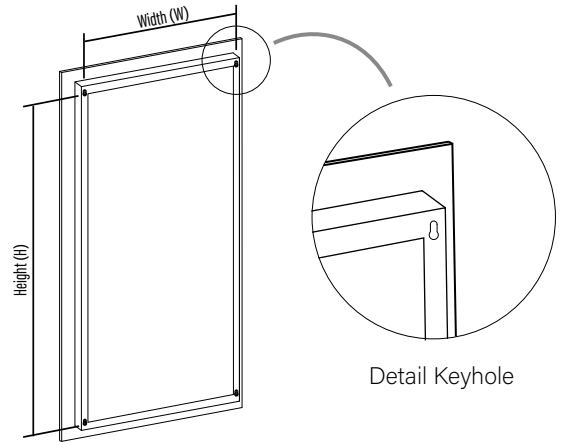

LIGHTING SPECIFICATIONS

Dimensions	Wattage	Lumen Output	CRI
22"W x 32"H x 2"D	27 Watt	2726 Total Lumen Output	80+ CRI
24"W x 36"H x 2"D	32 Watt	3153 Total Lumen Output	80+ CRI
36"W x 48"H x 2"D	49 Watt	4860 Total Lumen Output	80+ CRI
48"W x 60"H x 2"D	66 Watt	6567 Total Lumen Output	80+ CRI

Standard Product: Hardwired

* Not to Scale. Frosted area and border width may change depending on Mirror dimensions.

APPROVED BY: _____ SIGNATURE: _____ DATE: _____

File: LM - 1112 - SPEC - REV2 Date: 08 March 2019 Page: 2/4

MOUNTING

CM - Cleat Mounting

Back View Mirror

Front View Frame

Mirror Dimensions

Mounting Dimensions

22"W x 32"H x 2"D
24"W x 36"H x 2"D
36"W x 48"H x 2"D
48"W x 60"H x 2"D

W = 15.70"	H = 25.70"
W = 17.70"	H = 29.70"
W = 29.70"	H = 41.70"
W = 41.70"	H = 53.70"

KM - Keyhole Mounting

Back View Mirror

Mirror Dimensions

Mounting Dimensions

22"W x 32"H x 2"D
24"W x 36"H x 2"D
36"W x 48"H x 2"D
48"W x 60"H x 2"D

Template will be provided
Template will be provided
Template will be provided
Template will be provided