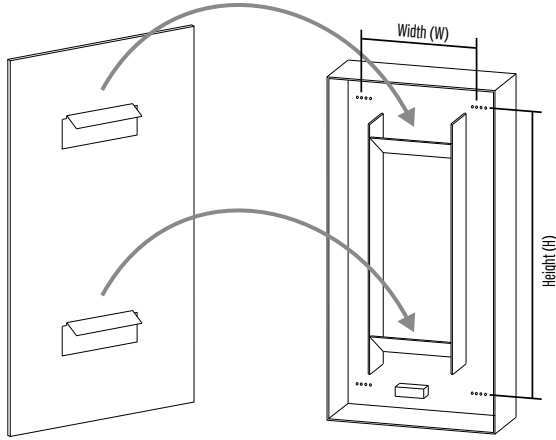

LIGHTING SPECIFICATIONS

Dimensions	Wattage	Lumen Output	CRI
22"W x 32"H x 2"D	27 Watt	2726 Total Lumen Output	80+ CRI
24"W x 36"H x 2"D	32 Watt	3153 Total Lumen Output	80+ CRI
36"W x 48"H x 2"D	49 Watt	4860 Total Lumen Output	80+ CRI
48"W x 60"H x 2"D	66 Watt	6567 Total Lumen Output	80+ CRI

Standard Product: Hardwired

* Not to Scale. Frosted area and border width may change depending on Mirror dimensions.

APPROVED BY: _____ SIGNATURE: _____ DATE: _____

File: LM - 1112 - SPEC - REV2 Date: 08 March 2019 Page: 2/4

MOUNTING

CM - Cleat Mounting

Back View Mirror

Front View Frame

Mirror Dimensions

Mounting Dimensions

22"W x 32"H x 2"D
24"W x 36"H x 2"D
36"W x 48"H x 2"D
48"W x 60"H x 2"D

W = 15.70"	H = 25.70"
W = 17.70"	H = 29.70"
W = 29.70"	H = 41.70"
W = 41.70"	H = 53.70"

KM - Keyhole Mounting

Back View Mirror

Mirror Dimensions

Mounting Dimensions

22"W x 32"H x 2"D
24"W x 36"H x 2"D
36"W x 48"H x 2"D
48"W x 60"H x 2"D

Template will be provided
Template will be provided
Template will be provided
Template will be provided