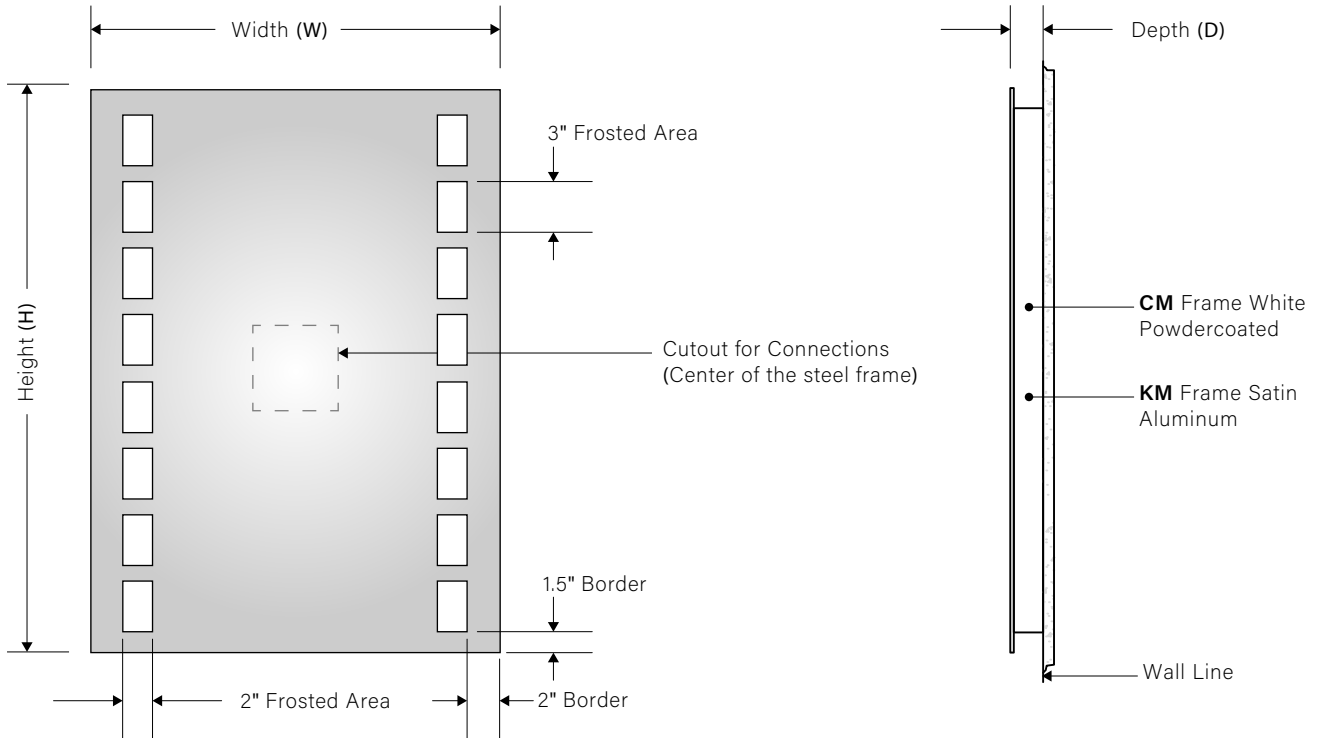

## ORDERING CODE

LM-1116-LED - \_\_\_\_\_ - \_\_\_\_\_ - \_\_\_\_\_ - \_\_\_\_\_ - \_\_\_\_\_ - \_\_\_\_\_ - \_\_\_\_\_

Product ID	Dimensions	Voltage	CCT	Diffuser	Installation	Mounting	Options
<b>LM-1116-LED</b>	<b>22</b> - 22"W x 32"H <b>24</b> - 24"W x 36"H <b>36</b> - 36"W x 48"H <b>48</b> - 48"W x 60"H <b>C</b> - Custom	<b>120</b> - 120V <b>277</b> - 277V	<b>30</b> - 3000k <b>40</b> - 4000k <b>60</b> - 6000k	<b>FR</b> - Frosted <b>IF</b> - Ice Frost <b>C</b> - Custom* <small>*Consult factory</small>	<b>HR</b> - Horizontal <b>VT</b> - Vertical 	<b>CM</b> - Cleats Mounting* <b>KM</b> - Keyhole Mounting** <small>* Frame White Powdercoated ** Frame Satin Aluminum</small>	<b>DF</b> - Defogger <b>DM</b> - Dimming 0-10V <b>TS</b> - Touch Sensor <b>MS</b> - Motion Sensor <b>BT</b> - Bluetooth (Audio)* <b>M3</b> - Magnifying Mirror x3 <b>M5</b> - Magnifying Mirror x5 <b>LD</b> - LED Digital Clock <b>USB</b> - USB Charger <b>TNL</b> - Top Night Light <b>BNL</b> - Bottom Night Light <b>PO</b> - Power Outlet* <b>PP</b> - Power Plug <small>* Mirror depth to be 3"D</small>

## LIGHTING SPECIFICATIONS

Dimensions	Wattage	Lumen Output	CRI
22"W x 32"H x 2"D	20 Watt	1996 Total Lumen Output	80+ CRI
24"W x 36"H x 2"D	23 Watt	2280 Total Lumen Output	80+ CRI
36"W x 48"H x 2"D	31 Watt	3134 Total Lumen Output	80+ CRI
48"W x 60"H x 2"D	40 Watt	3987 Total Lumen Output	80+ CRI

**Standard Product: Hardwired**

\* Not to Scale. Frosted area and border width may change depending on Mirror dimensions.

APPROVED BY: \_\_\_\_\_ SIGNATURE: \_\_\_\_\_ DATE: \_\_\_\_\_

File: LM - 1116 - SPEC - REV2 Date: 03 March 2019 Page: 2/4

#### CM - Cleat Mounting

Back View Mirror

Front View Frame

**Mirror Dimensions**

**Mounting Dimensions**

22"W x 32"H x 2"D
24"W x 36"H x 2"D
36"W x 48"H x 2"D
48"W x 60"H x 2"D

W = 15.70"	H = 25.70"
W = 17.70"	H = 29.70"
W = 29.70"	H = 41.70"
W = 41.70"	H = 53.70"