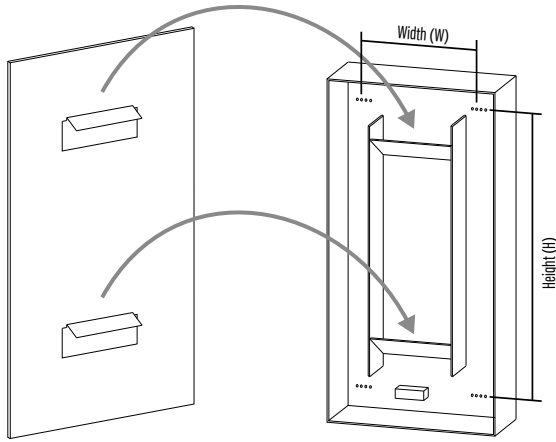

## LIGHTING SPECIFICATIONS

Dimensions	Wattage	Lumen Output	CRI
22"W x 32"H x 2"D	20 Watt	1996 Total Lumen Output	80+ CRI
24"W x 36"H x 2"D	23 Watt	2280 Total Lumen Output	80+ CRI
36"W x 48"H x 2"D	31 Watt	3134 Total Lumen Output	80+ CRI
48"W x 60"H x 2"D	40 Watt	3987 Total Lumen Output	80+ CRI

**Standard Product: Hardwired**

\* Not to Scale. Frosted area and border width may change depending on Mirror dimensions.

APPROVED BY: \_\_\_\_\_ SIGNATURE: \_\_\_\_\_ DATE: \_\_\_\_\_

File: LM - 1116 - SPEC - REV2 Date: 03 March 2019 Page: 2/4

### MOUNTING

#### CM - Cleat Mounting

Back View Mirror

Front View Frame

**Mirror Dimensions**

**Mounting Dimensions**

22"W x 32"H x 2"D
24"W x 36"H x 2"D
36"W x 48"H x 2"D
48"W x 60"H x 2"D

W = 15.70"	H = 25.70"
W = 17.70"	H = 29.70"
W = 29.70"	H = 41.70"
W = 41.70"	H = 53.70"