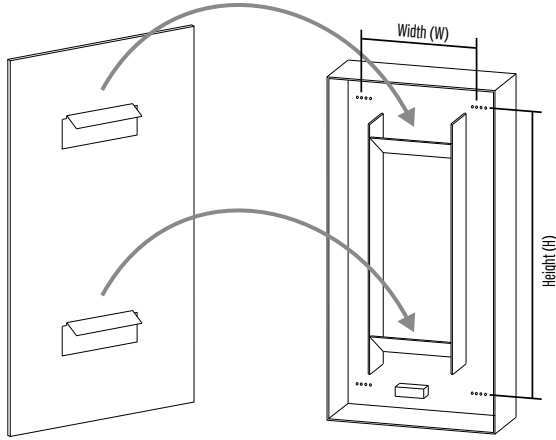

## LIGHTING SPECIFICATIONS

Dimensions	Wattage	Lumen Output	CRI
22"W x 32"H x 2"D	23 Watt	2276 Total Lumen Output	80+ CRI
24"W x 36"H x 2"D	26 Watt	2560 Total Lumen Output	80+ CRI
36"W x 48"H x 2"D	34 Watt	3414 Total Lumen Output	80+ CRI
48"W x 60"H x 2"D	43 Watt	4267 Total Lumen Output	80+ CRI

**Standard Product: Hardwired**

\* Not to Scale. Frosted area and border width may change depending on Mirror dimensions.

APPROVED BY: \_\_\_\_\_ SIGNATURE: \_\_\_\_\_ DATE: \_\_\_\_\_

File: LM - 1124 - SPEC - REV2 Date: 08 March 2019 Page: 2/4

### MOUNTING

#### CM - Cleat Mounting

Back View Mirror

Front View Frame

**Mirror Dimensions**

**Mounting Dimensions**

22"W x 32"H x 2"D	W = 11.80"	H = 25.70"
24"W x 36"H x 2"D	W = 13.80"	H = 29.70"
36"W x 48"H x 2"D	W = 25.80"	H = 41.70"
48"W x 60"H x 2"D	W = 37.80"	H = 53.70"