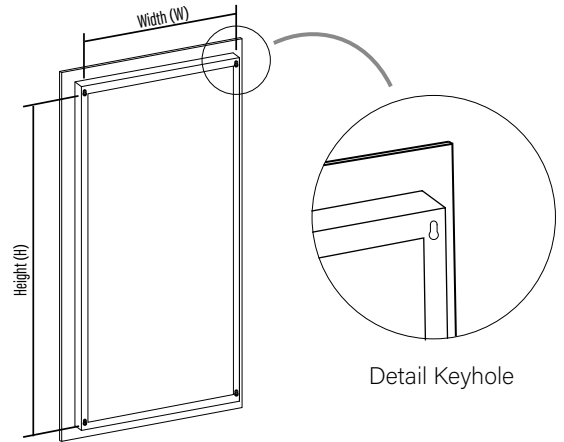

#### CM - Cleat Mounting

Back View Mirror

Front View Frame

**Mirror Dimensions**

**Mounting Dimensions**

22"W x 32"H x 2"D	W = 11.80"	H = 25.70"
24"W x 36"H x 2"D	W = 13.80"	H = 29.70"
36"W x 48"H x 2"D	W = 25.80"	H = 41.70"
48"W x 60"H x 2"D	W = 37.80"	H = 53.70"

#### KM - Keyhole Mounting

Back View Mirror

**Mirror Dimensions**

**Mounting Dimensions**

22"W x 32"H x 2"D	Template will be provided
24"W x 36"H x 2"D	Template will be provided
36"W x 48"H x 2"D	Template will be provided
48"W x 60"H x 2"D	Template will be provided