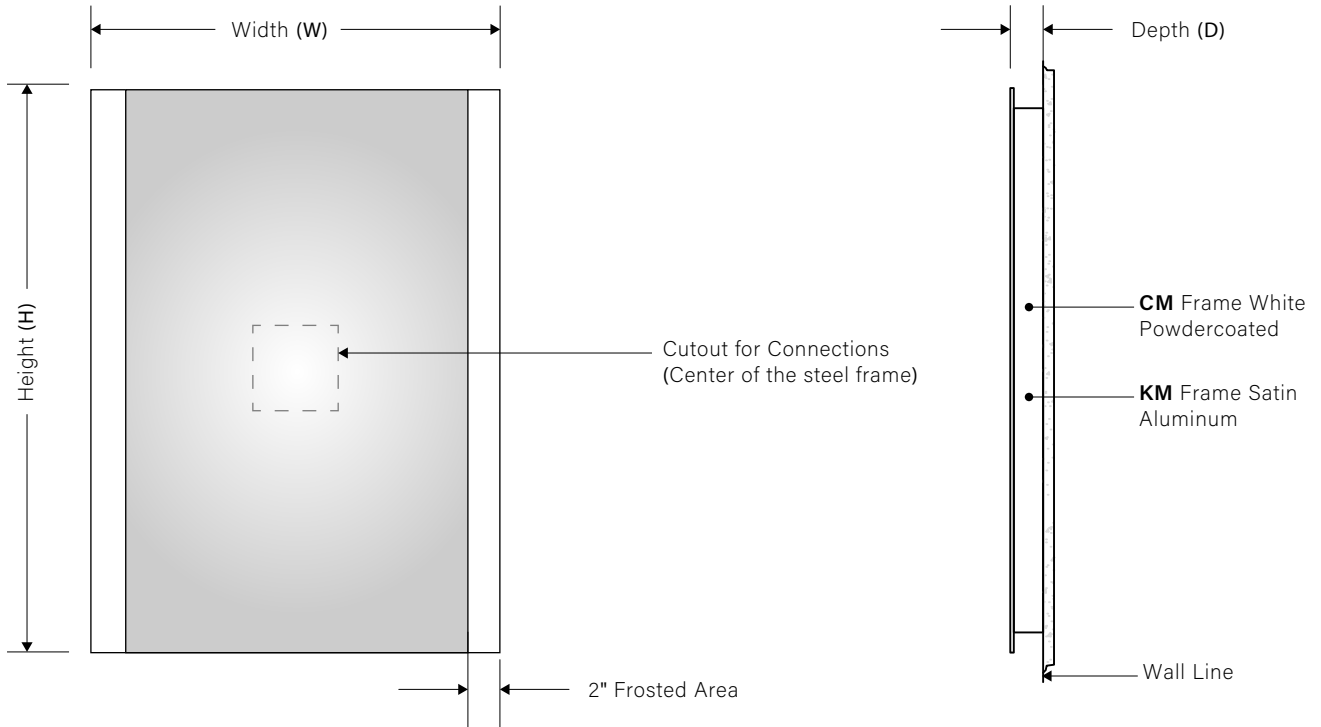

ORDERING CODE

LM-1124-LED - _____ - _____ - _____ - _____ - _____ - _____ - _____

Product ID	Dimensions	Voltage	CCT	Diffuser	Installation	Mounting	Options
LM-1124-LED	22 - 22"W x 32"H 24 - 24"W x 36"H 36 - 36"W x 48"H 48 - 48"W x 60"H C - Custom	120 - 120V 277 - 277V	30 - 3000k 40 - 4000k 60 - 6000k	FR - Frosted IF - Ice Frost C - Custom* *Consult factory	HR - Horizontal VT - Vertical 	CM - Cleats Mounting* KM - Keyhole Mounting** * Frame White Powdercoated ** Frame Satin Aluminum	DF - Defogger DM - Dimming 0-10V TS - Touch Sensor MS - Motion Sensor BT - Bluetooth (Audio)* M3 - Magnifying Mirror x3 M5 - Magnifying Mirror x5 LD - LED Digital Clock USB - USB Charger TNL - Top Night Light BNL - Bottom Night Light PO - Power Outlet* PP - Power Plug * Mirror depth to be 3"D

LIGHTING SPECIFICATIONS

Dimensions	Wattage	Lumen Output	CRI
22"W x 32"H x 2"D	23 Watt	2276 Total Lumen Output	80+ CRI
24"W x 36"H x 2"D	26 Watt	2560 Total Lumen Output	80+ CRI
36"W x 48"H x 2"D	34 Watt	3414 Total Lumen Output	80+ CRI
48"W x 60"H x 2"D	43 Watt	4267 Total Lumen Output	80+ CRI

Standard Product: Hardwired

* Not to Scale. Frosted area and border width may change depending on Mirror dimensions.

APPROVED BY: _____ SIGNATURE: _____ DATE: _____

File: LM - 1124 - SPEC - REV2 Date: 08 March 2019 Page: 2/4