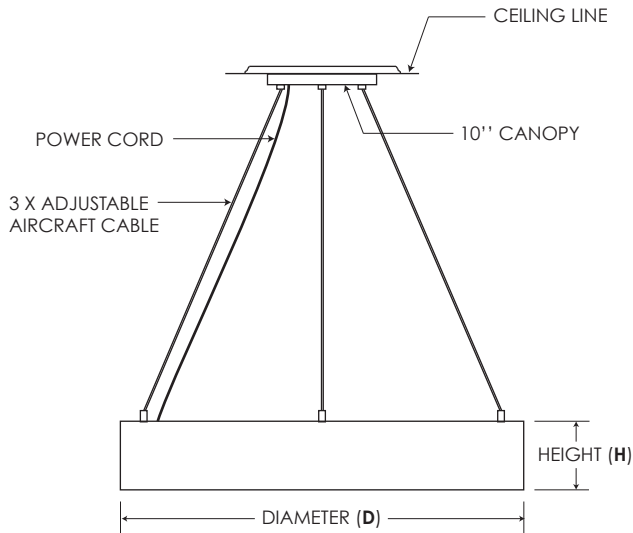

ACOUSTIC MATERIAL

* Not to Scale.

APPROVED BY: _____

SIGNATURE: _____

DATE: _____