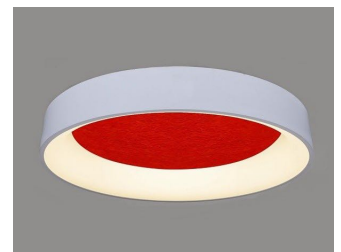

ORDERING CODE

Product ID	Dimension	Voltage	CCT	Mounting	Finish	Option
LYRIKR - Lyrik Round LED	14 - 14.25" Dia 18 - 17.75" Dia 24 - 23.62" Dia 32 - 31.50" Dia	120 - 120V 277 - 277V UN - Universal	27 - 2700k 30 - 3000k 40 - 4000k 50 - 5000k	AC - Aircraft cable (36" std) SUR- Surface Mounted	MW - Matt White MB - Matt Black SL - Silver C - Custom	D - 0-10V Dimmable

* Leave blank if the acoustic felt is not required.

Acoustic Material * (see page 2)

AC001	AC005	AC009	AC014	AC019	AC024	AC031	AC036	AC042
AC002	AC006	AC011	AC016	AC020	AC025	AC033	AC038	AC043
AC003	AC007	AC012	AC017	AC021	AC028	AC034	AC039	AC044
AC004	AC008	AC013	AC018	AC022	AC029	AC035	AC040	

LIGHTING SPECIFICATIONS

Dimensions	Direct Info **
14.25" Diameter x 3.50" H	15 Watt - 1050 Total Lumen
17.75" Diameter x 3.50" H	25 Watt - 1750 Total Lumen
23.62" Diameter x 3.50" H	36 Watt - 2520 Total Lumen
31.50" Diameter x 3.50" H	50 Watt - 3500 Total Lumen

** Direct light only available without acoustic felt.

APPROVED BY: _____

SIGNATURE: _____

DATE: _____