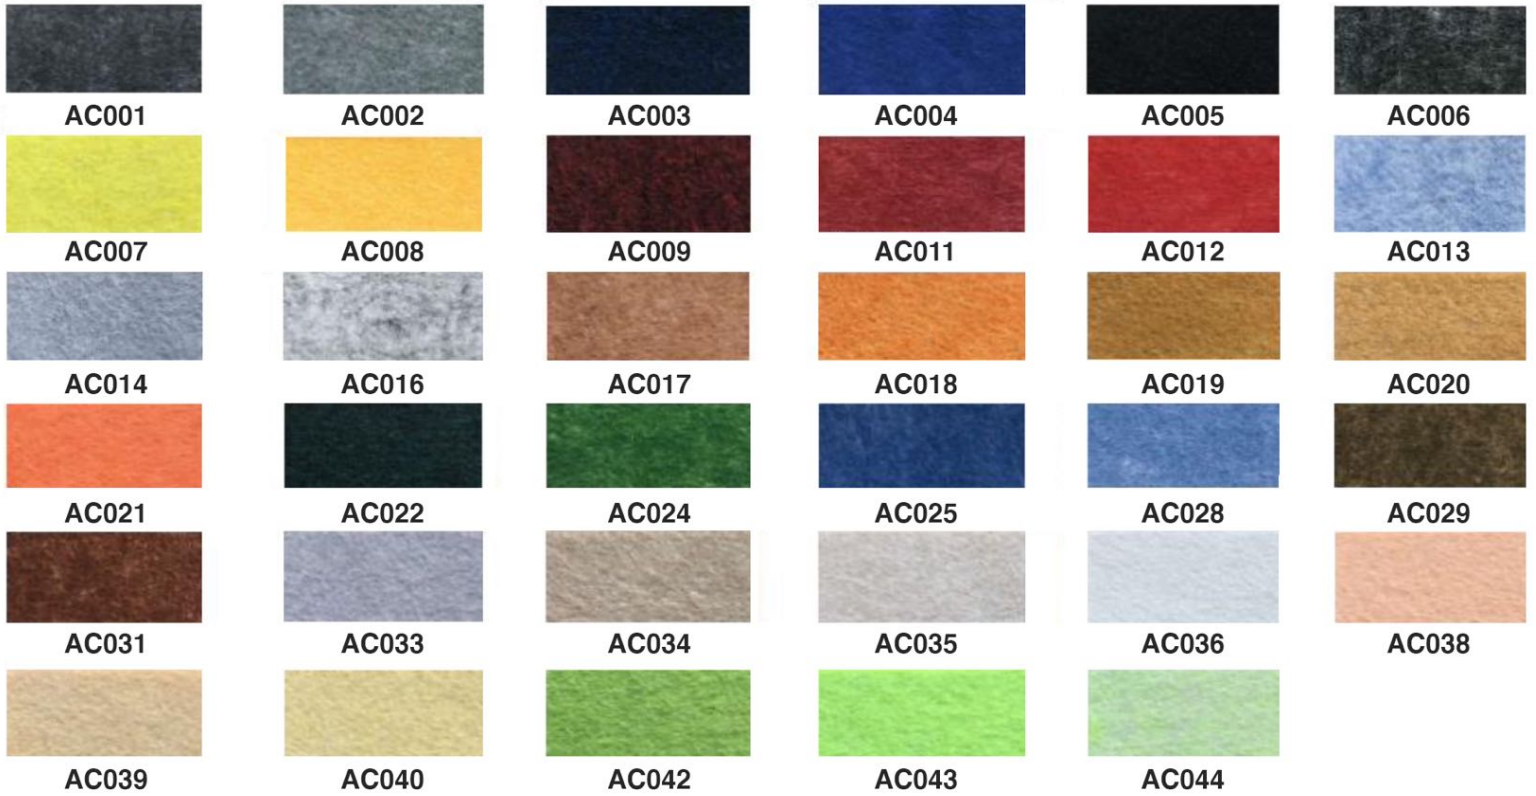

ACOUSTIC MATERIAL

* Not to Scale.

APPROVED BY: _____

SIGNATURE: _____

DATE: _____