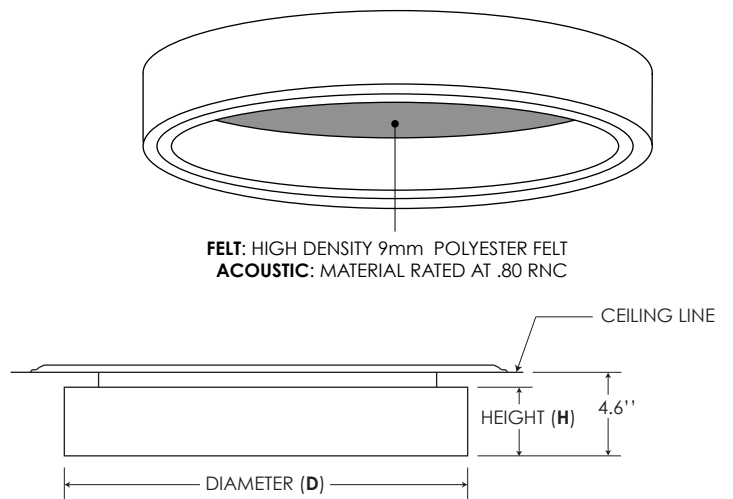

ACOUSTIC MATERIAL

* Not to Scale.

APPROVED BY: _____

SIGNATURE: _____

DATE: _____