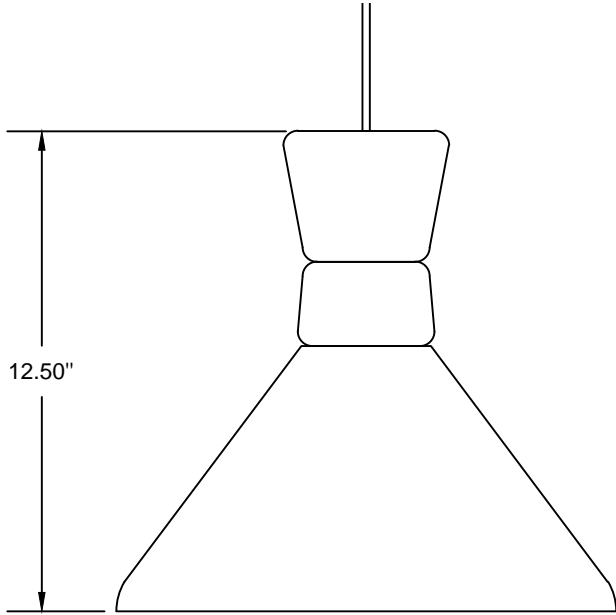

LUMITHREE

OPTIONS

LIGHT SOURCE

LED COMPATIBLE

PT-1001 PENDANT

1 Light | 60W Max (Light bulb not included)

Ash wood glass pendant

Dimensions: 13'' Dia x 12.5'' H x 47.25'' OAH (Adjustable cord)