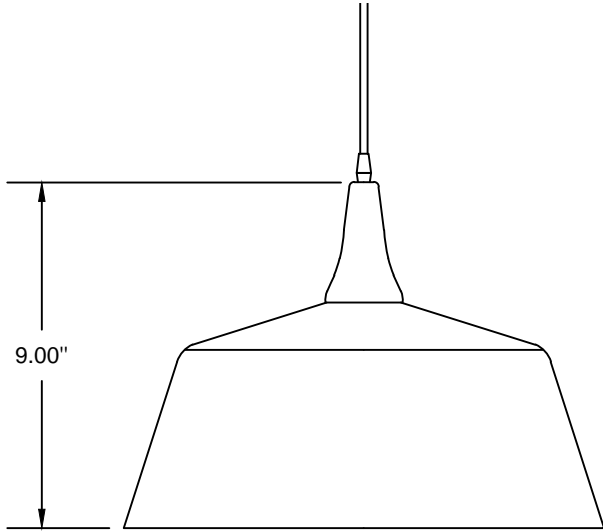

LUMITHREE

OPTIONS

LIGHT SOURCE

LED COMPATIBLE

PT-1003 PENDANT

1 Light | 60W Max (Light bulb not included)

Ash wood glass pendant

Dimensions: 12.5'' Dia x 9'' H x 47.25'' OAH (Adjustable cord)