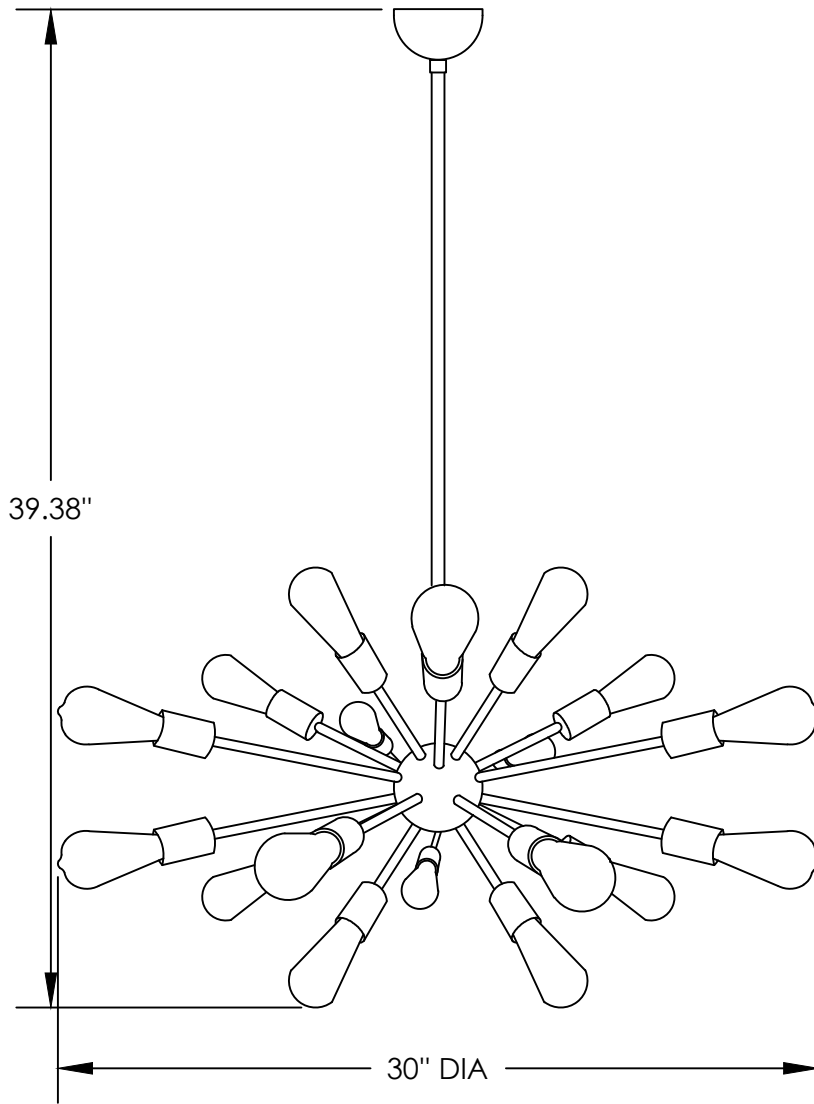

LUMITHREE

OPTIONS

FINISH

PAINTED SILVER
PAINTED WHITE
PAINTED GOLD
PAINTED SPACE GREY

LIGHT SOURCE

LED COMPATIBLE

PT-1032

PENDANT

18 Light | 60W Max (Light bulb not included)

Finish: Painted black

Dimensions: 30" Dia x 39.375" OAH