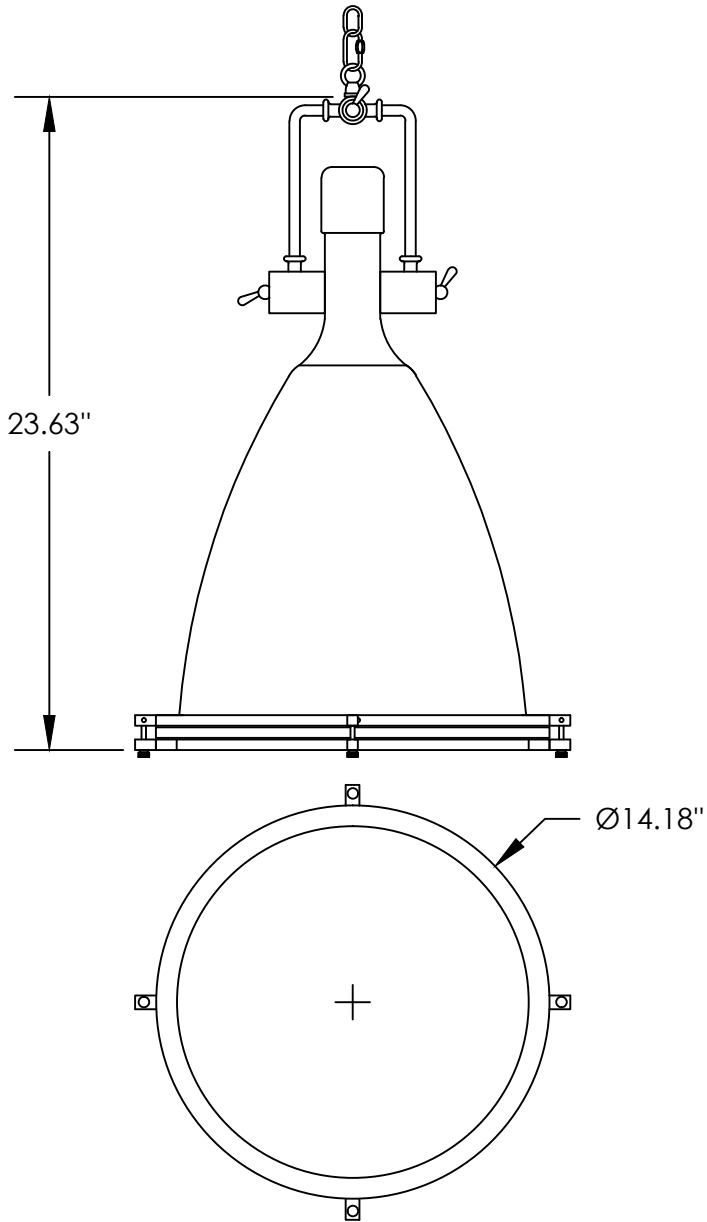

LUMITHREE

OPTIONS

FINISH

PAINTED SILVER
PAINTED WHITE
PAINTED GOLD
PAINTED SPACE GREY

LIGHT SOURCE

LED COMPATIBLE

PT-1040 PENDANT

1 Light | 60W Max (Light bulb not included)

Finish: Painted Gun Metal

Diffuser: Frosted glass

Dimensions: 14.18" Dia x 23.63" H x 47.25" OAH (Adjustable chain)