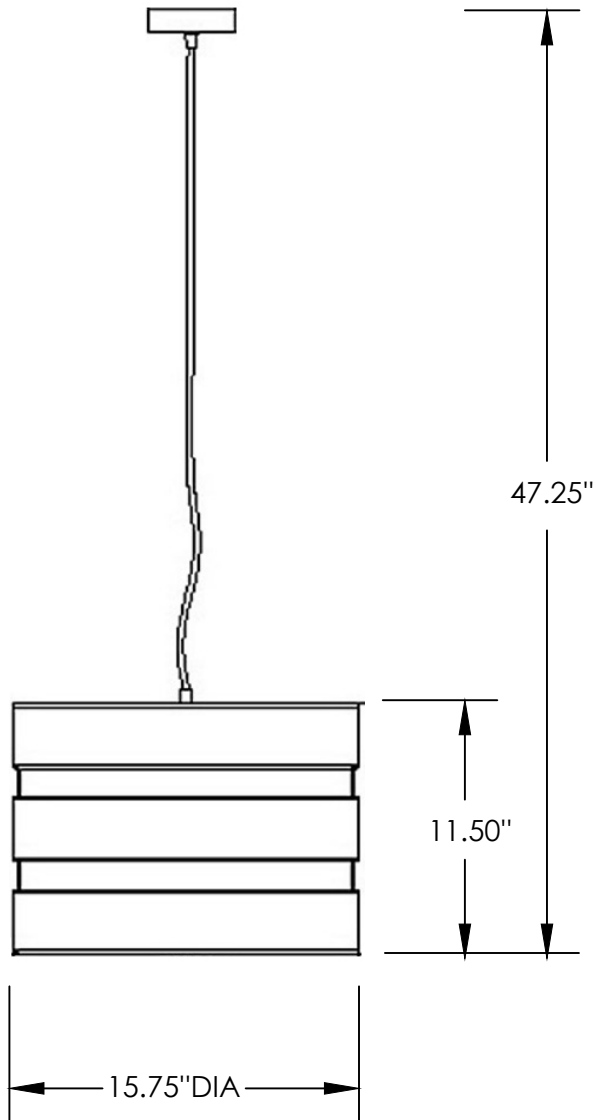

LUMITHREE

OPTIONS

FINISH

ROSE GOLD PLATED
GOLD PLATED
COPPER PLATED

LIGHT SOURCE

LED COMPATIBLE

PT-1041

PENDANT

1 Light | 60W MAX

Finish: Brushed Nickel

Diffuser: Black Fabric Shade with acrylic inside (Custom fabric available)

Dimensions: 15.75" Dia x 11.50" H x 47.25" Oah (Adjustable cord)