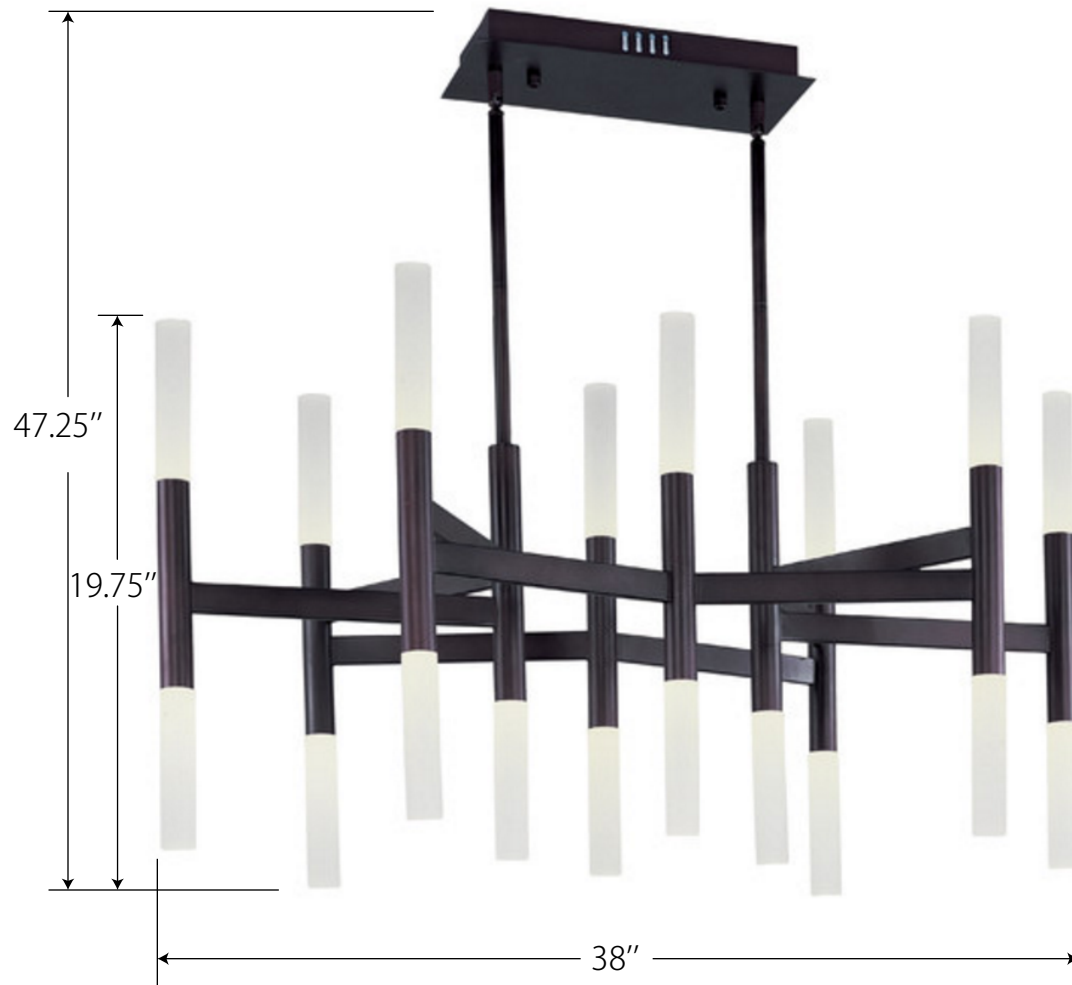

LUMITHREE

OPTIONS

FINISH

BLACK
WHITE
SILVER
CUSTOM FINISH AVAILABLE

LIGHT SOURCE

LED COMPATIBLE

PT-1045

PENDANT

20 Lights | Concealed LED Modules

Finish: Painted Black finish

Diffuser: Frosted glass diffuser

Dimensions: 38'' W x 19'' L x 19.75'' H x 47.25'' OAH