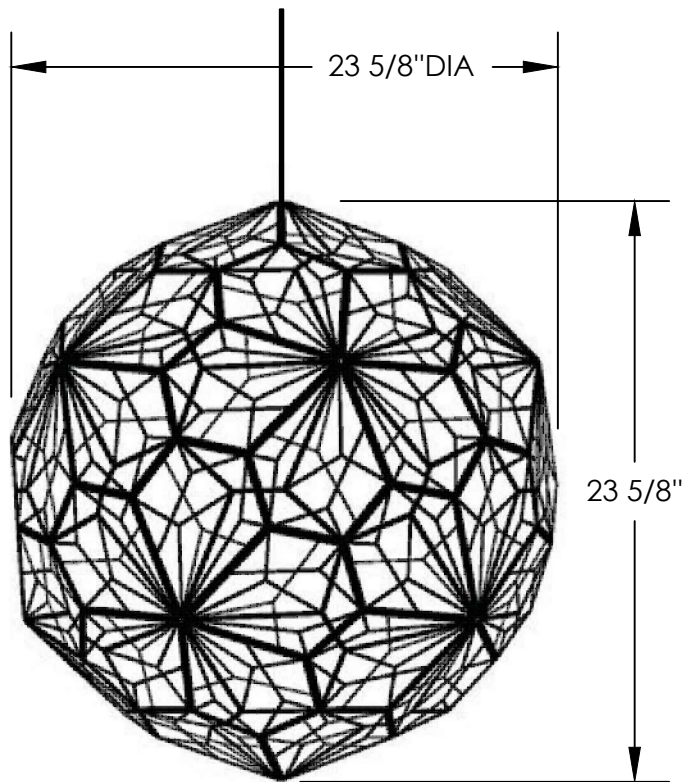

LUMITHREE

OPTIONS

FINISH

PAINTED SILVER
PAINTED WHITE
PAINTED GOLD
PAINTED SPACE GREY

LIGHT SOURCE

LED COMPATIBLE

PT-1048

PENDANT

1 Light | 60W Max (Light bulb not included)

Finish: Chrome Finish

Dimensions: 23.625" Dia x 23.625" H x 47.25" OAH (Adjustable cord)