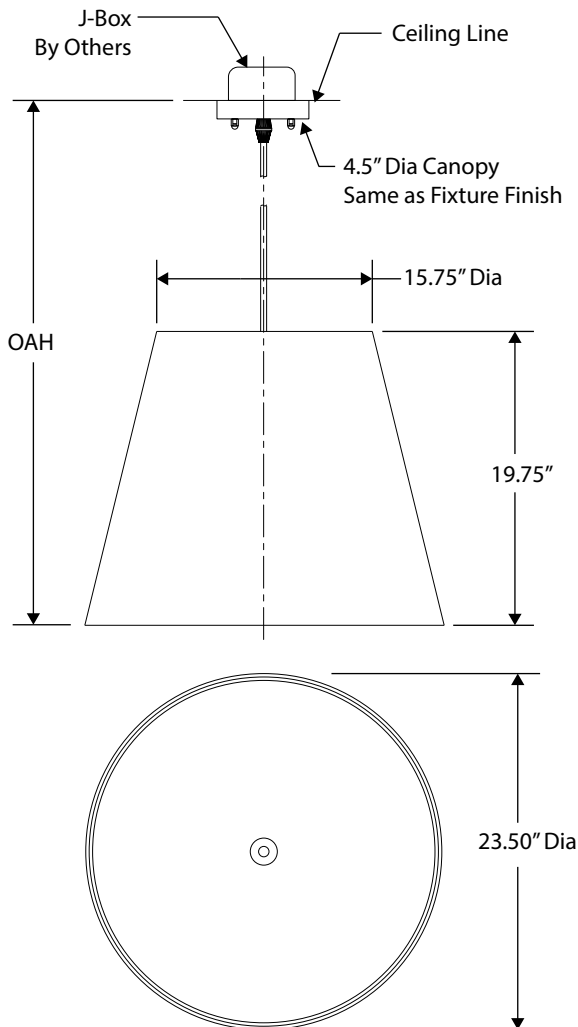

ORDERING CODE

PT-1054 - - - - -

Product ID	Dimension	Voltage	OAH	Outside Finish	Fabric Finish
PT-1054	OS - 23.50" D x 19.75" H C - Custom * <small>*Consult factory, Minimum Quantity Required</small>	120 - 120V 277 - 277V	36 - 36" OAH 48 - 48" OAH 60 - 60" OAH C - Custom* <small>*Consult factory</small>	CO - Copper Plated CH - Chrome Plated MB - Matt Black Painted GW - Glossy White Painted C - Custom* <small>*Consult factory,</small>	OW - Off White Linen Fabric BK - Black Linen Fabric WH - White Linen Fabric BG - Beige Linen Fabric C - Custom* <small>*Consult factory,</small>

LIGHTING SPECIFICATIONS

3 x E26 Medium Base Socket,
Light Bulb Not Included

* Not to Scale.

APPROVED BY: _____

SIGNATURE: _____

DATE: _____