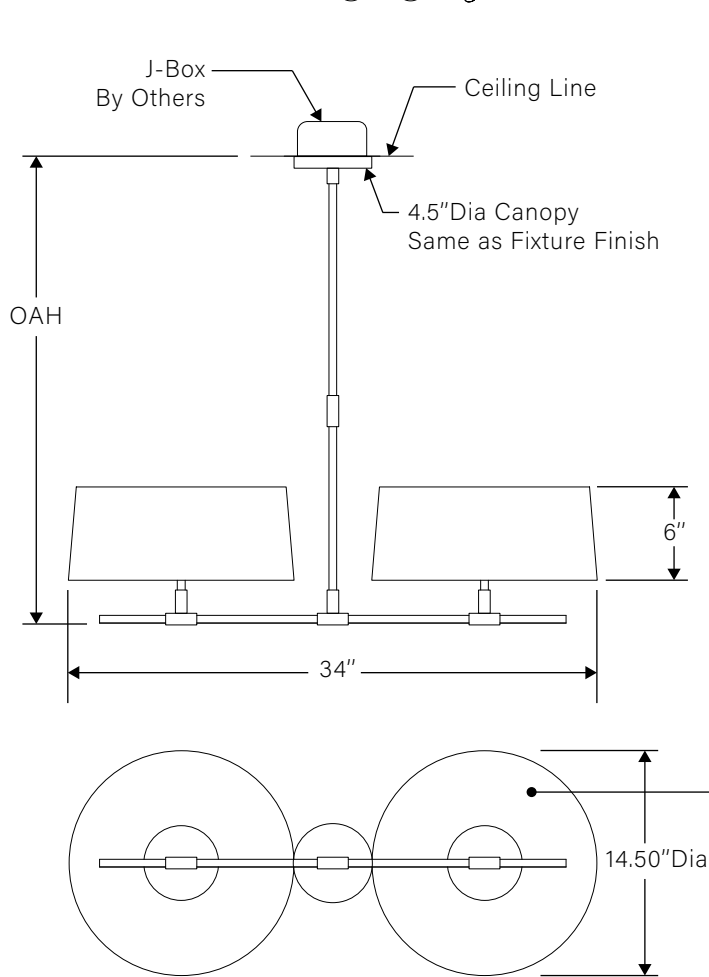

ORDERING CODE

PT-1057 - _____ - _____ - _____ - _____ - _____

Product ID	Dimension	Voltage	OAH	Outside Finish	Fabric Finish
PT-1057	OS - 34"W x 14.50"D x 6"H C - Custom* *Consult factory, Minimum Quantity Required	120 - 120V 277 - 277V	36 - 36" OAH 48 - 48" OAH 60 - 60" OAH C - Custom* *Consult factory	CO - Copper Plated CH - Chrome Plated MB - Matt Black Painted GW - Glossy White Painted C - Custom* *Consult factory,	OW - Off White Linen Fabric BK - Black Linen Fabric WH - White Linen Fabric BG - Beige Linen Fabric C - Custom* *Consult factory,

LIGHTING SPECIFICATIONS

2 x E12 Candelabra Base Socket,
Light Bulb Not Included

* Not to Scale.

APPROVED BY: _____

SIGNATURE: _____

DATE: _____