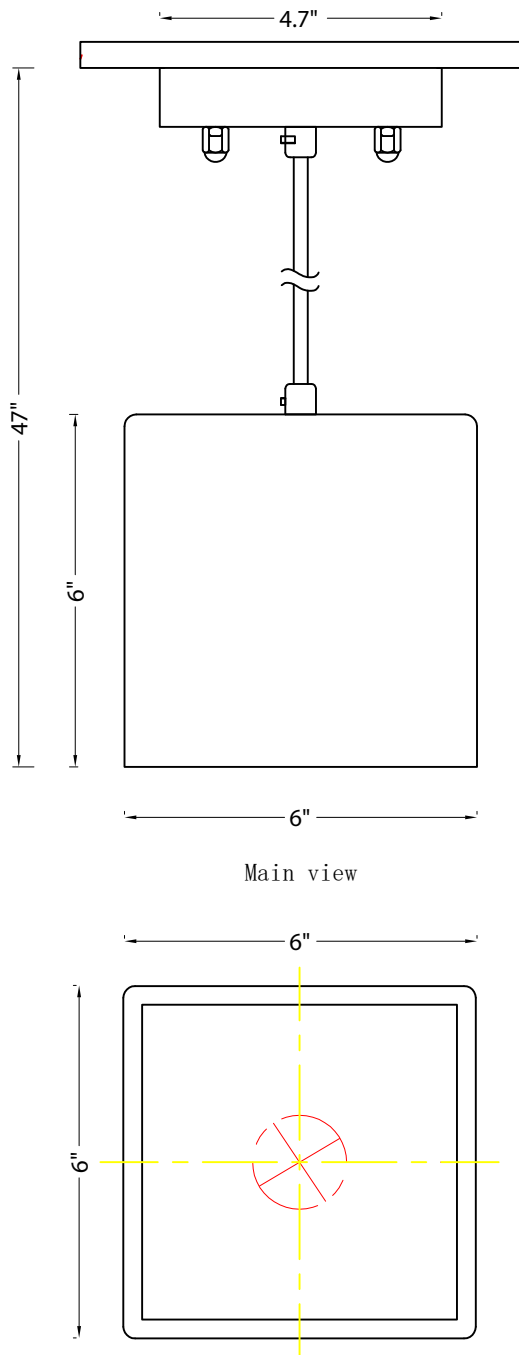

LUMITHREE

OPTIONS

FINISH

PAINTED SILVER
PAINTED WHITE
PAINTED GOLD
PAINTED SPACE GREY

LIGHT SOURCE

LED COMPATIBLE

DIMENSION

6" SQ x Height: 47"

PT-1064

PENDANT

1 Light | 60W Max, Cand. Base (Light bulb not included)

Finish: Concrete & Painted gold

Dimensions: 6" SQ x 47" H (Adjustable on site)