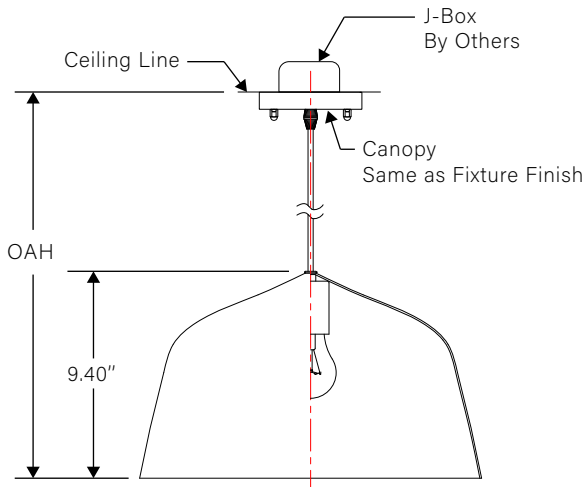

ORDERING CODE

PT-1076 - - - - -

Product ID	Dimension	Voltage	OAH	Outside Finish	Inside Finish
PT-1076	SS - 9.80"Dia x 6.30"H	120 - 120V	36 - 36" OAH	MB - Matt Black Painted	MB - Matt Black Painted
	LS - 15.70"Dia x 9.40"H	277 - 277V	48 - 48" OAH	GW - Glossy White Painted	GW - Glossy White Painted
	C - Custom *		60 - 60" OAH	MW - Matt White Painted	MW - Matt White Painted
	*Consult factory, Minimum Quantity Required			SG - Space Grey Painted	SG - Space Grey Painted
				C - Custom*	C - Custom*
				*Consult factory, Plated finish available upon request	*Consult factory, Plated finish available upon request

LIGHTING SPECIFICATIONS

1 x E26 Medium Base Socket,
Light Bulb Not Included

LS - 15.70" Dia x 9.40" H

SS - 9.80" Dia x 6.30" H

* Not to Scale.

APPROVED BY: _____

SIGNATURE: _____

DATE: _____