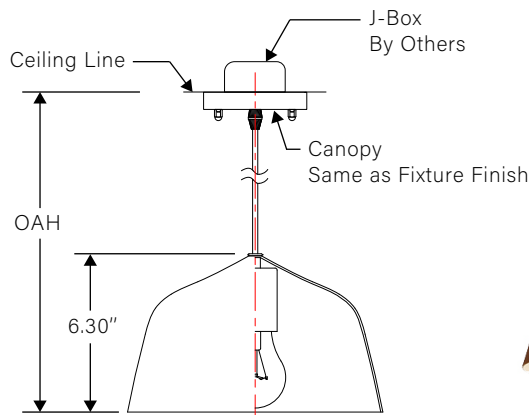

ORDERING CODE

PT-1076 - - - - -

Product ID	Dimension	Voltage	OAH	Outside Finish	Inside Finish
PT-1076	SS - 9.80"Dia x 6.30"H	120 - 120V	36 - 36" OAH	MB - Matt Black Painted	MB - Matt Black Painted
	LS - 15.70"Dia x 9.40"H	277 - 277V	48 - 48" OAH	GW - Glossy White Painted	GW - Glossy White Painted
	C - Custom *		60 - 60" OAH	MW - Matt White Painted	MW - Matt White Painted
	*Consult factory, Minimum Quantity Required			SG - Space Grey Painted	SG - Space Grey Painted
				C - Custom*	C - Custom*
				*Consult factory, Plated finish available upon request	*Consult factory, Plated finish available upon request

LIGHTING SPECIFICATIONS

1 x E26 Medium Base Socket,
Light Bulb Not Included

LS - 15.70" Dia x 9.40" H

SS - 9.80" Dia x 6.30" H

* Not to Scale.

APPROVED BY: _____

SIGNATURE: _____

DATE: _____