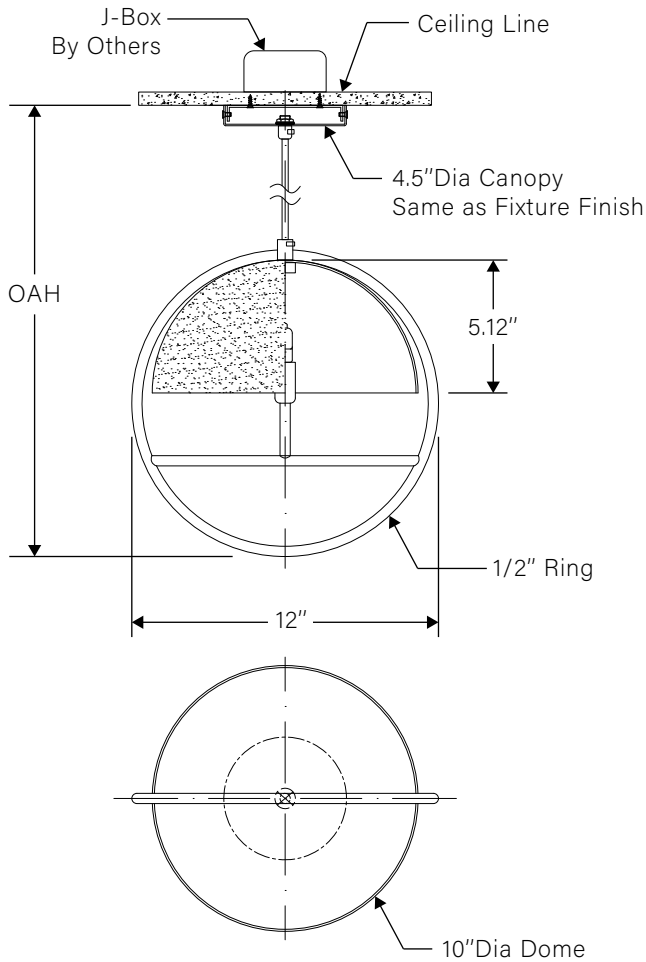

## ORDERING CODE

PT-1089 - - - - -

Product ID	Dimension	Voltage	OAH	Dome Finish	Ring Finish
<b>PT-1089</b>	<b>OS</b> - 18.75" W x 40" H <b>C</b> - Custom * *Consult factory, Minimum Quantity Required	<b>120</b> - 120V <b>277</b> - 277V	<b>36</b> - 36" OAH <b>48</b> - 48" OAH <b>60</b> - 60" OAH <b>C</b> - Custom* *Consult factory	<b>NB</b> - Navy Blue Painted <b>MW</b> - Matt White Painted <b>MB</b> - Matt Black Painted <b>SG</b> - Space Grey Painted <b>C</b> - Custom* *Consult factory,	<b>BR</b> - Brass Plated Finish <b>CP</b> - Copper Plated Finish <b>MB</b> - Matt Black Painted <b>SG</b> - Space Grey Painted <b>C</b> - Custom* *Consult factory,

## LIGHTING SPECIFICATIONS

1 x G9 Halogen Base Socket  
Light Bulbs Not Included

\* Not to Scale.

APPROVED BY: \_\_\_\_\_

SIGNATURE: \_\_\_\_\_

DATE: \_\_\_\_\_