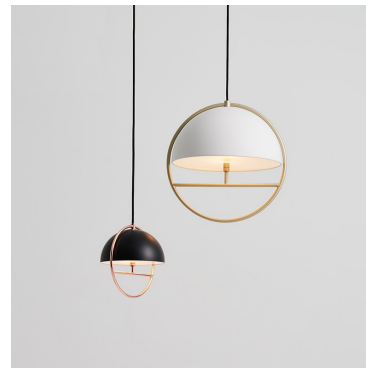

APPROVED BY: _____

SIGNATURE: _____

DATE: _____