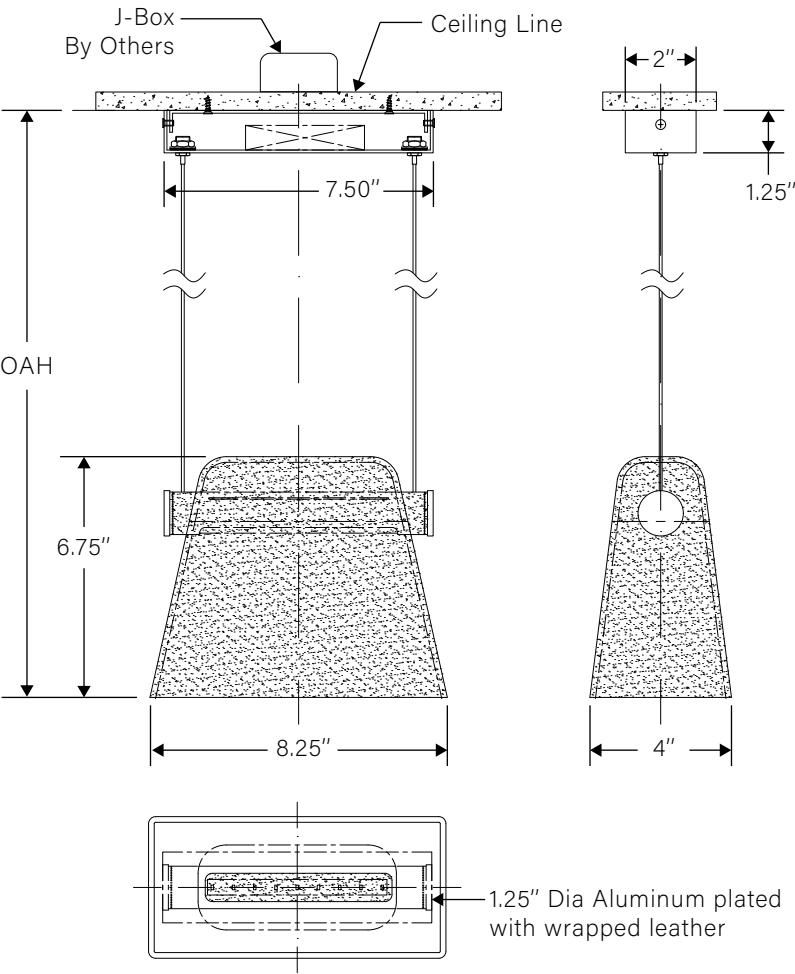

### ORDERING CODE

PT-1091 - - - - -

Product ID	Dimension	Voltage	OAH	Canopy Finish	Glass Finish	Aluminum	Leather
<b>PT-1091</b>	<b>OS</b> - 8.25" W 4" D x 6.75" H <b>C</b> - Custom * <small>*Consult factory, Minimum Quantity Required</small>	<b>120</b> - 120V <b>277</b> - 277V	<b>36</b> - 36" OAH <b>48</b> - 48" OAH <b>60</b> - 60" OAH <b>C</b> - Custom* <small>*Consult factory</small>	<b>BR</b> - Brown Painted <b>MW</b> - Matt White Painted <b>MB</b> - Matt Black Painted <b>C</b> - Custom* <small>*Consult factory,</small>	<b>WG</b> - White Frosted <b>SG</b> - Smoke Grey <b>CG</b> - Clear Glass <b>C</b> - Custom* <small>*Consult factory,</small>	<b>BR</b> - Brass <b>CP</b> - Copper <b>CH</b> - Chrome <b>C</b> - Custom* <small>*Consult factory,</small>	<b>BW</b> - Brown <b>BL</b> - Black <b>WH</b> - White <b>C</b> - Custom* <small>*Consult factory,</small>

### LIGHTING SPECIFICATIONS

1 x 5W Osram LED, 3000k

\* Not to Scale.

APPROVED BY: \_\_\_\_\_

SIGNATURE: \_\_\_\_\_

DATE: \_\_\_\_\_