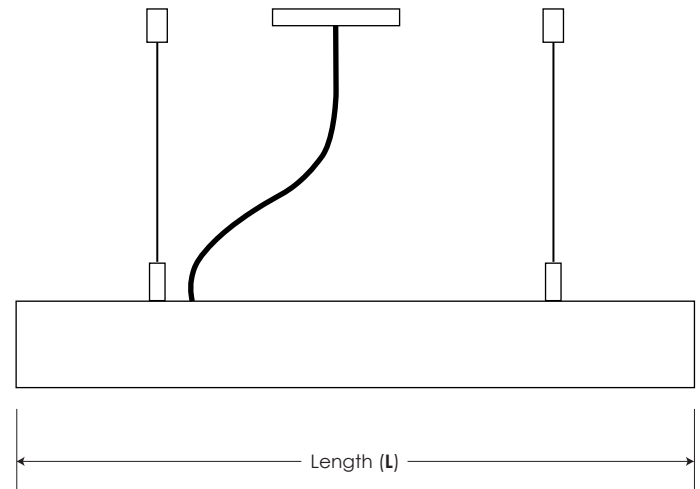

ORDERING CODE

ROG4

Product ID	Length	Voltage	CCT	Mounting	Finish	Option
ROG4 - Rog4 LED	3 - 3FT	120 - 120V	30 - 3000k	AC - Drywall + Aircraft cable (36" std)	W - White	D10 - 0-10V Dimmable
	4 - 4FT	277 - 277V	40 - 4000k	ACT- T-Bar + Aircraft cable (36" std)	B - Black	DA - Dali Dimmable
	5 - 5FT		60 - 6000k	SUR- Surface Mounted	S - Anodized C - Custom	

LIGHTING SPECIFICATIONS

Dimensions	Wattage	Lumen Output
3' x 4.30" W x 2.30"H	32 Watt	3500 Nominal Lumen Output
4' x 4.30" W x 2.30"H	43 Watt	4700 Nominal Lumen Output
5' x 4.30" W x 2.30"H	54 Watt	5700 Nominal Lumen Output