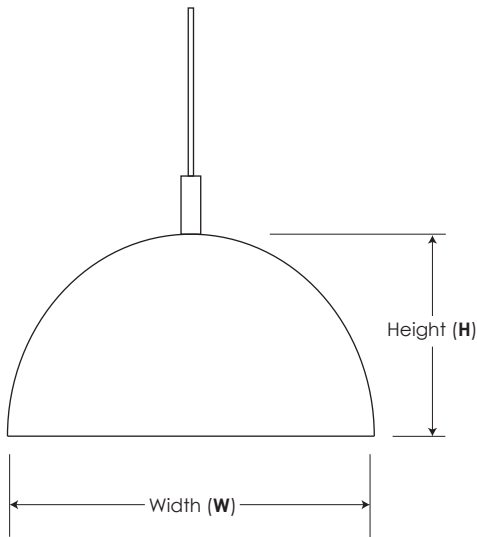

ORDERING CODE

ROG4

Product ID	Length	Voltage	CCT	Mounting	Finish	Option
ROG4 - Rog4 LED	3 - 3FT	120 - 120V	30 - 3000k	AC - Drywall + Aircraft cable (36" std)	W - White	D10 - 0-10V Dimmable
	4 - 4FT	277 - 277V	40 - 4000k	ACT- T-Bar + Aircraft cable (36" std)	B - Black	DA - Dali Dimmable
	5 - 5FT		60 - 6000k	SUR- Surface Mounted	S - Anodized C - Custom	

LIGHTING SPECIFICATIONS

Dimensions	Wattage	Lumen Output
3' x 4.30" W x 2.30"H	32 Watt	3500 Nominal Lumen Output
4' x 4.30" W x 2.30"H	43 Watt	4700 Nominal Lumen Output
5' x 4.30" W x 2.30"H	54 Watt	5700 Nominal Lumen Output