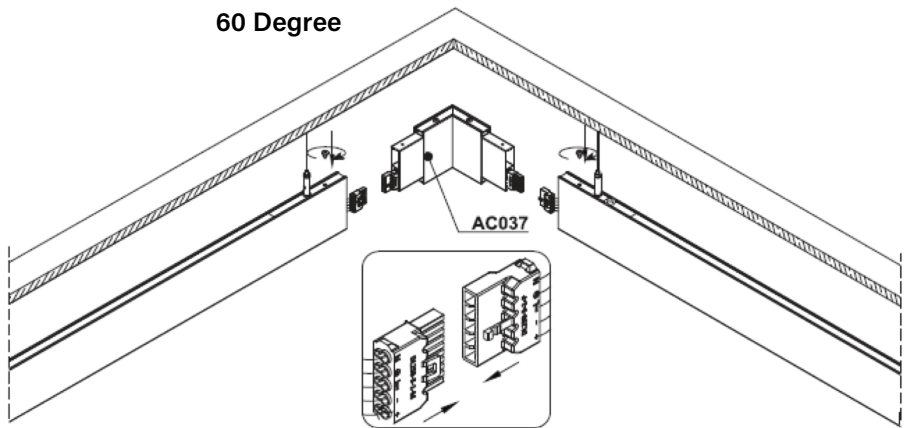

ORDERING CODE

SLIM

Product ID	Length	Voltage	CCT	Mounting	Finish	Option
SLIM - Slim LED	3 - 3FT	120 - 120V	30 - 3000k	AC - Drywall + Aircraft cable (36" std)	W - White	D10 - 0-10V Dimmable
	4 - 4FT	277 - 277V	40 - 4000k	ACT - T-Bar + Aircraft cable (36" std)	B - Black	DA - Dali Dimmable
	5 - 5FT		60 - 6000k		S - Anodized	UP - Up Light
	C - Continuous Run				C - Custom	

CONNECTIONS

Please specify number of connections

Connections

ST - Straight 60 - 60 Degree 90 - 90 Degree

Connections

135 -135 Degree 150 - 150 Degree

LIGHTING SPECIFICATIONS

Dimensions	Wattage	Lumen Output
3' x 0.75" W x 3.75"H	30 Watt	2700 Nominal Lumen Output
4' x 0.75" W x 3.75"H	40 Watt	3600 Nominal Lumen Output
5' x 0.75" W x 3.75"H	48 Watt	4320 Nominal Lumen Output

* Not to Scale.

APPROVED BY: _____

SIGNATURE: _____

DATE: _____

CONNECTIONS

Straight

90 Degree

135 Degree

Easy assembly corner connection.
Fully illuminated corner.

60 Degree

FOR YOUR SKETCH