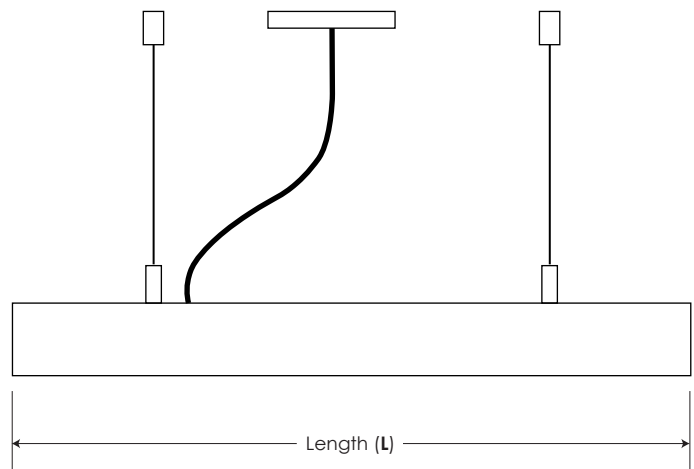

ORDERING CODE

SLIM

Product ID	Length	Voltage	CCT	Mounting	Finish	Option
SLIM - Slim LED	3 - 3FT	120 - 120V	30 - 3000k	AC - Drywall + Aircraft cable (36" std)	W - White	D10 - 0-10V Dimmable
	4 - 4FT	277 - 277V	40 - 4000k	ACT - T-Bar + Aircraft cable (36" std)	B - Black	DA - Dali Dimmable
	5 - 5FT		60 - 6000k		S - Anodized	UP - Up Light
	C - Continuous Run				C - Custom	

CONNECTIONS

Please specify number of connections

Connections

ST - Straight 60 - 60 Degree 90 - 90 Degree

Connections

135 -135 Degree 150 - 150 Degree

LIGHTING SPECIFICATIONS

Dimensions	Wattage	Lumen Output
3' x 0.75" W x 3.75"H	30 Watt	2700 Nominal Lumen Output
4' x 0.75" W x 3.75"H	40 Watt	3600 Nominal Lumen Output
5' x 0.75" W x 3.75"H	48 Watt	4320 Nominal Lumen Output

* Not to Scale.

APPROVED BY: _____

SIGNATURE: _____

DATE: _____

CONNECTIONS

Straight

90 Degree

135 Degree

Easy assembly corner connection.
Fully illuminated corner.

60 Degree

FOR YOUR SKETCH