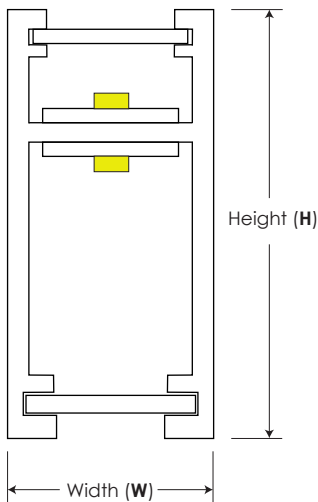

ORDERING CODE

SLIM

Product ID	Length	Voltage	CCT	Mounting	Finish	Option
SLIM - Slim LED	3 - 3FT	120 - 120V	30 - 3000k	AC - Drywall + Aircraft cable (36" std)	W - White	D10 - 0-10V Dimmable
	4 - 4FT	277 - 277V	40 - 4000k	ACT - T-Bar + Aircraft cable (36" std)	B - Black	DA - Dali Dimmable
	5 - 5FT		60 - 6000k		S - Anodized	UP - Up Light
	C - Continuous Run				C - Custom	

CONNECTIONS

Please specify number of connections

Connections

ST - Straight 60 - 60 Degree 90 - 90 Degree

Connections

135 -135 Degree 150 - 150 Degree

LIGHTING SPECIFICATIONS

Dimensions	Wattage	Lumen Output
3' x 0.75" W x 3.75"H	30 Watt	2700 Nominal Lumen Output
4' x 0.75" W x 3.75"H	40 Watt	3600 Nominal Lumen Output
5' x 0.75" W x 3.75"H	48 Watt	4320 Nominal Lumen Output

* Not to Scale.

APPROVED BY: _____

SIGNATURE: _____

DATE: _____

CONNECTIONS

Straight

90 Degree

135 Degree

Easy assembly corner connection.
Fully illuminated corner.

60 Degree

FOR YOUR SKETCH