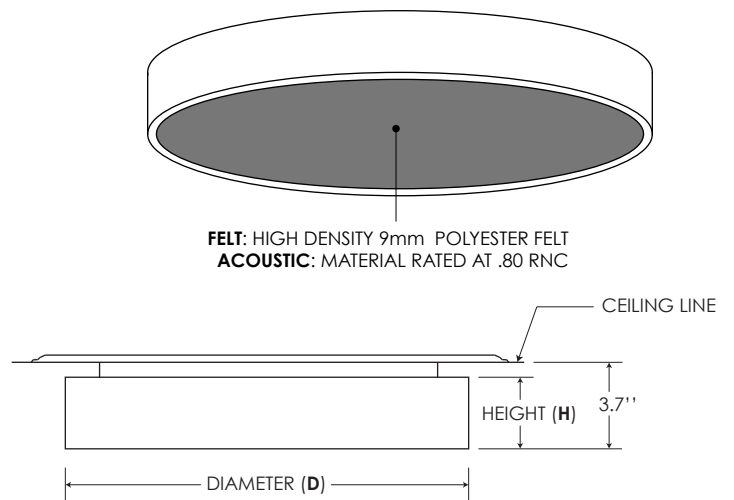

APPROVED BY: _____

SIGNATURE: _____

DATE: _____