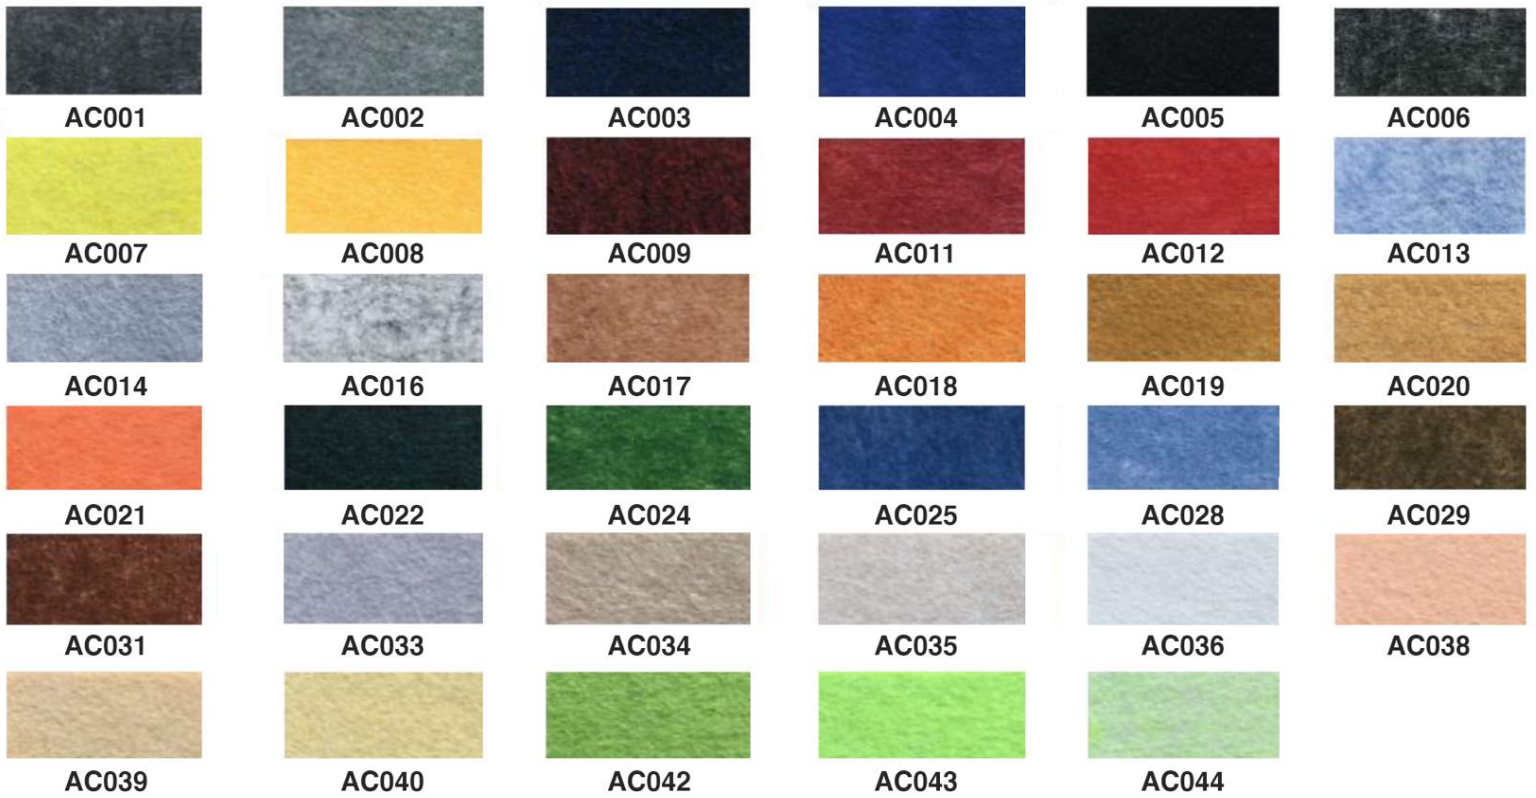

** Leave blank if the acoustic felt is not required.

Acoustic Material ** (see page 2)

AC001	AC005	AC009	AC014	AC019	AC024	AC031	AC036	AC042
AC002	AC006	AC011	AC016	AC020	AC025	AC033	AC038	AC043
AC003	AC007	AC012	AC017	AC021	AC028	AC034	AC039	AC044
AC004	AC008	AC013	AC018	AC022	AC029	AC035	AC040	

*** Direct light only available without acoustic felt.

APPROVED BY: _____

SIGNATURE: _____

DATE: _____

ACOUSTIC MATERIAL

* Not to Scale.

APPROVED BY: _____

SIGNATURE: _____