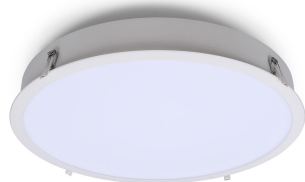

ORDERING CODE

SONIK

Product ID	Dimension	Voltage	CCT	Mounting	Outside Finish	Option
SONIK - Sonik LED	18 - 18.87" Dia	120 - 120V	27 - 2700k	AC - Aircraft cable (36" std)	MW - Matt White	D - 0-10V Dimmable
	24 - 23.50" Dia	277 - 277V	30 - 3000k	CSS - Center Steel Steem (36" std)	MB - Matt Black	UP - Up Light *
	36 - 35.50" Dia	UN - Universal	40 - 4000k	SUR - Surface Mounted	SL - Silver	* Not available for
	48 - 47.25" Dia		50 - 5000k	REC - Recessed Mounted	C - Custom	Recessed Installation

** Leave blank if the acoustic felt is not required.

Acoustic Material ** (see page 2)

AC001	AC005	AC009	AC014	AC019	AC024	AC031	AC036	AC042
AC002	AC006	AC011	AC016	AC020	AC025	AC033	AC038	AC043
AC003	AC007	AC012	AC017	AC021	AC028	AC034	AC039	AC044
AC004	AC008	AC013	AC018	AC022	AC029	AC035	AC040	

LIGHTING SPECIFICATIONS

Dimensions	Direct Info ***	Direct/Indirect Info
18.87" Diameter x 3.12" H	30 Watt - 2550 Total Lumen	50 Watt - 4250 Total Lumen
23.50" Diameter x 3.12" H	50 Watt - 4250 Total Lumen	80 Watt - 6800 Total Lumen
35.50" Diameter x 3.12" H	72 Watt - 6120 Total Lumen	120 Watt - 10200 Total Lumen
47.25" Diameter x 3.12" H	132 Watt - 11220 Total Lumen	220 Watt - 18700 Total Lumen

*** Direct light only available without acoustic felt.

APPROVED BY: _____

SIGNATURE: _____

DATE: _____