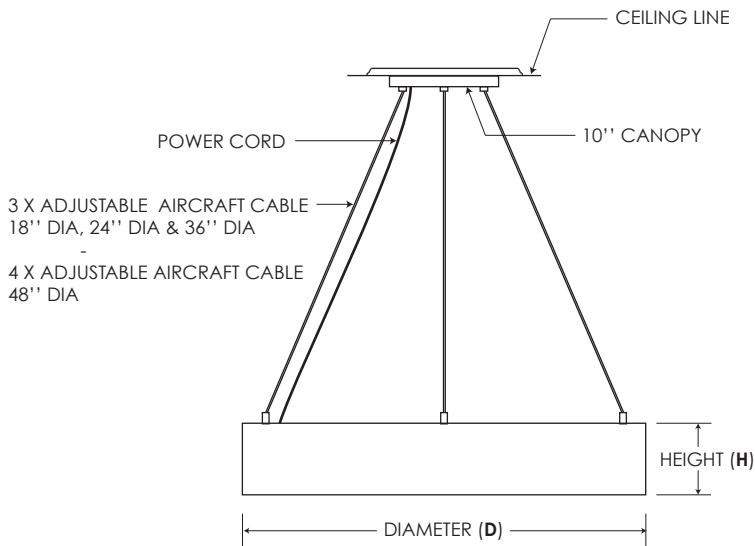

ACOUSTIC MATERIAL

* Not to Scale.