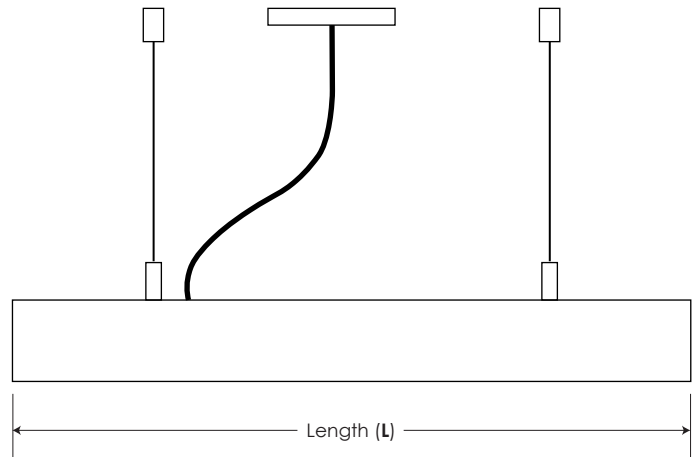

ORDERING CODE

TESKA

Product ID	Length	Voltage	CCT	Mounting	Finish	Option
TESKA - Teska LED	3 - 3FT	120 - 120V	30 - 3000k	AC - Drywall + Aircraft cable (36" std)	W - White	D10 - 0-10V Dimmable
	4 - 4FT	277 - 277V	40 - 4000k	ACT- T-Bar + Aircraft cable (36" std)	B - Black	DA - Dali Dimmable
	5 - 5FT		60 - 6000k	SUR- Surface Mounted	S - Anodized C - Custom	

LIGHTING SPECIFICATIONS

Dimensions	Wattage	Lumen Output
3' x 2.50" W x 1.85"H	30 Watt	3250 Nominal Lumen Output
4' x 2.50" W x 1.85"H	40 Watt	4333 Nominal Lumen Output
5' x 2.50" W x 1.85"H	48 Watt	5200 Nominal Lumen Output