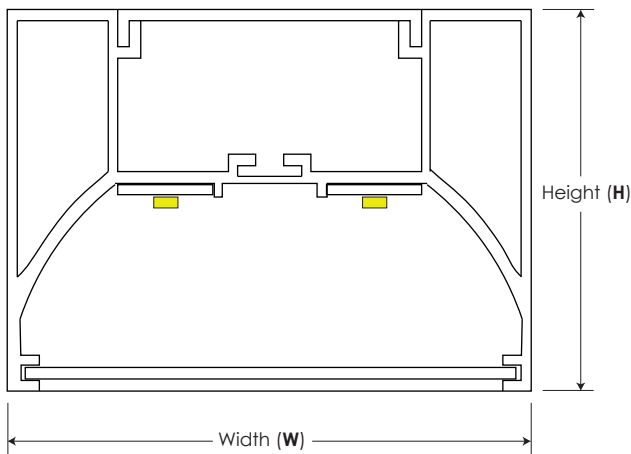

ORDERING CODE

TESKA

Product ID	Length	Voltage	CCT	Mounting	Finish	Option
TESKA - Teska LED	3 - 3FT	120 - 120V	30 - 3000k	AC - Drywall + Aircraft cable (36" std)	W - White	D10 - 0-10V Dimmable
	4 - 4FT	277 - 277V	40 - 4000k	ACT- T-Bar + Aircraft cable (36" std)	B - Black	DA - Dali Dimmable
	5 - 5FT		60 - 6000k	SUR- Surface Mounted	S - Anodized C - Custom	

LIGHTING SPECIFICATIONS

Dimensions	Wattage	Lumen Output
3' x 2.50" W x 1.85"H	30 Watt	3250 Nominal Lumen Output
4' x 2.50" W x 1.85"H	40 Watt	4333 Nominal Lumen Output
5' x 2.50" W x 1.85"H	48 Watt	5200 Nominal Lumen Output