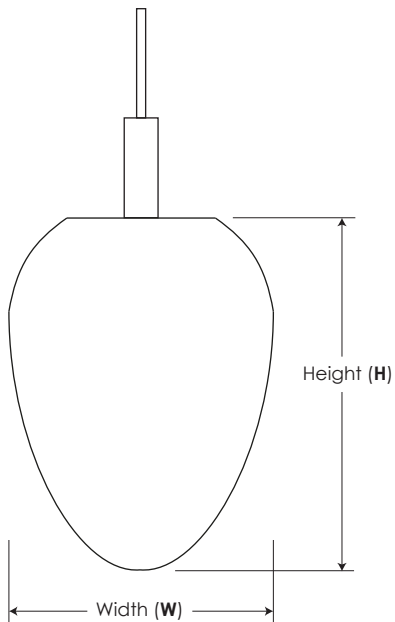

ORDERING CODE

ZEN

Product ID	Length	Voltage	CCT	Mounting	Finish	Option
ZEN - Zen LED	3 - 3FT 4 - 4FT 5 - 5FT	120 - 120V 277 - 277V	30 - 3000k 40 - 4000k 60 - 6000k	AC - Drywall + Aircraft cable (36" std) ACT- T-Bar + Aircraft cable (36" std) SUR- Surface Mounted	W - White B - Black S - Anodized C - Custom	D10 - 0-10V Dimmable DA - Dali Dimmable

LIGHTING SPECIFICATIONS

Dimensions	Wattage	Lumen Output
3' x 2.50" W x 3.40"H	22 Watt	2400 Nominal Lumen Output
4' x 2.50" W x 3.40"H	28 Watt	3200 Nominal Lumen Output
5' x 2.50" W x 3.40"H	36 Watt	3800 Nominal Lumen Output