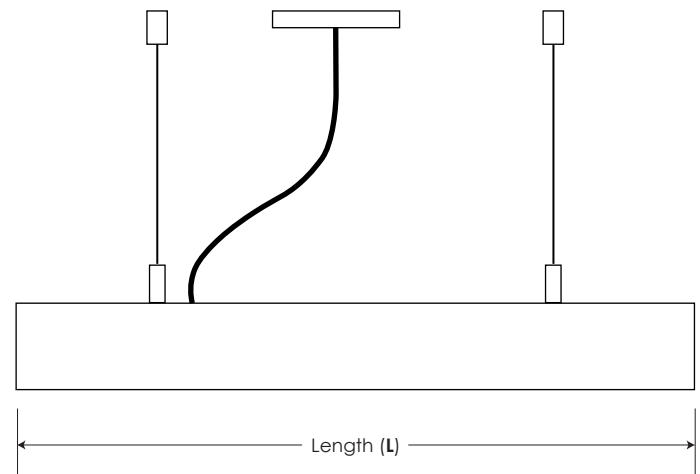

ORDERING CODE

ZEN

Product ID	Length	Voltage	CCT	Mounting	Finish	Option
ZEN - Zen LED	3 - 3FT 4 - 4FT 5 - 5FT	120 - 120V 277 - 277V	30 - 3000k 40 - 4000k 60 - 6000k	AC - Drywall + Aircraft cable (36" std) ACT- T-Bar + Aircraft cable (36" std) SUR- Surface Mounted	W - White B - Black S - Anodized C - Custom	D10 - 0-10V Dimmable DA - Dali Dimmable

LIGHTING SPECIFICATIONS

Dimensions	Wattage	Lumen Output
3' x 2.50" W x 3.40"H	22 Watt	2400 Nominal Lumen Output
4' x 2.50" W x 3.40"H	28 Watt	3200 Nominal Lumen Output
5' x 2.50" W x 3.40"H	36 Watt	3800 Nominal Lumen Output