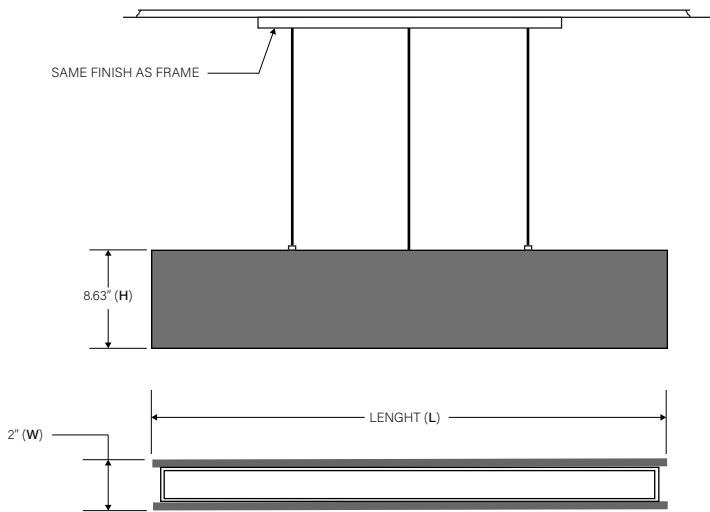

ACOUSTIC MATERIAL

* Not to Scale.