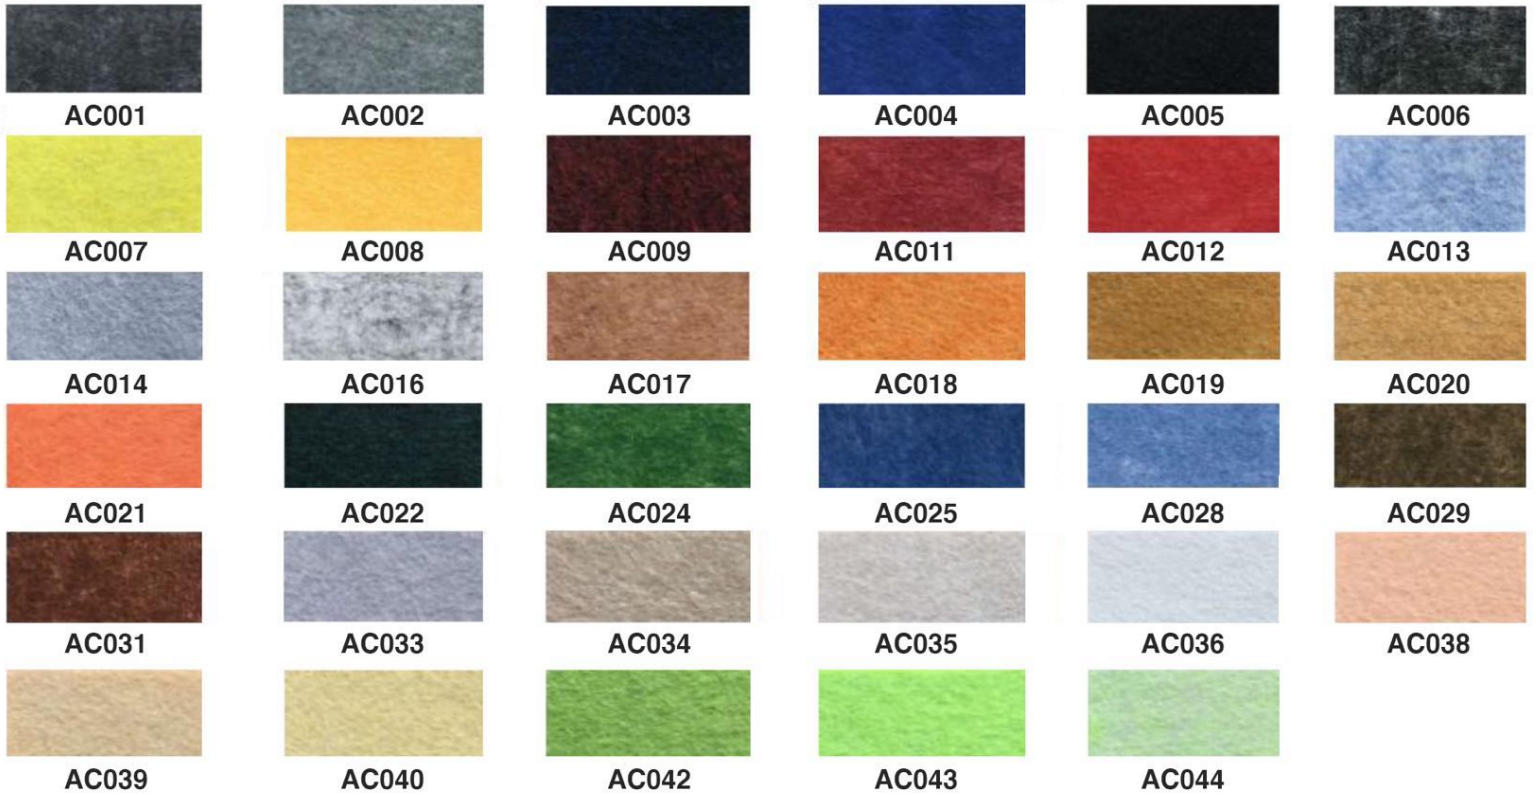

Acoustic Material * (see page 2)

AC001	AC005	AC009	AC014	AC019	AC024	AC031	AC036	AC042
AC002	AC006	AC011	AC016	AC020	AC025	AC033	AC038	AC043
AC003	AC007	AC012	AC017	AC021	AC028	AC034	AC039	AC044
AC004	AC008	AC013	AC018	AC022	AC029	AC035	AC040	

LIGHTING SPECIFICATIONS

Dimensions	Direct Info	Direct/Indirect Info	Direct/Indirect/Open End Cap Info
2" W x 24" L x 8.63" H	13 Watt - 1300 Total Lumen	26 Watt - 2600 Total Lumen	29 Watt - 2900 Total Lumen
2" W x 36" L x 8.63" H	19 Watt - 1900 Total Lumen	38 Watt - 3800 Total Lumen	41 Watt - 4100 Total Lumen
2" W x 48" L x 8.63" H	26 Watt - 2600 Total Lumen	52 Watt - 5200 Total Lumen	55 Watt - 5500 Total Lumen
2" W x 60" L x 8.63" H	32 Watt - 3200 Total Lumen	64 Watt - 6400 Total Lumen	67 Watt - 6700 Total Lumen
2" W x 72" L x 8.63" H	39 Watt - 3900 Total Lumen	78 Watt - 7800 Total Lumen	81 Watt - 8100 Total Lumen
2" W x 96" L x 8.63" H	52 Watt - 5200 Total Lumen	104 Watt - 10400 Total Lumen	107 Watt - 10700 Total Lumen

APPROVED BY: _____

SIGNATURE: _____

DATE: _____

ACOUSTIC MATERIAL

* Not to Scale.

FELT: HIGH DENSITY 9mm POLYESTER FELT
ACOUSTIC: MATERIAL RATED AT .80 RNC

APPROVED BY: _____

SIGNATURE: _____