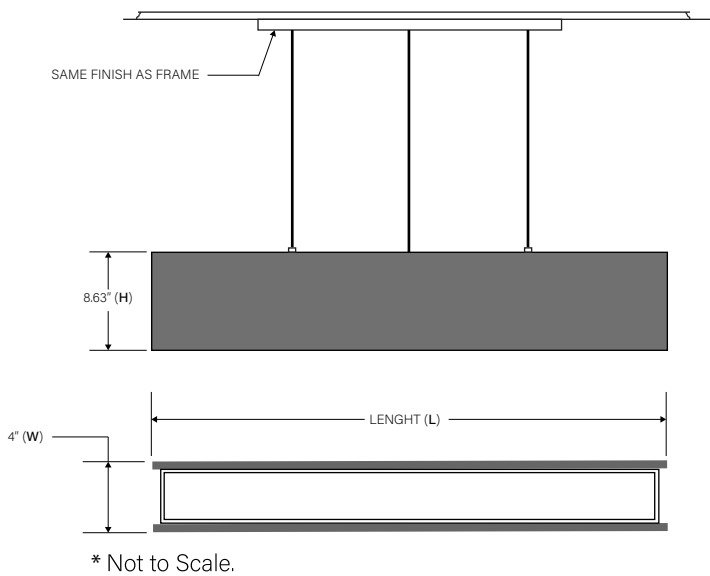

ACOUSTIC MATERIAL

FELT: HIGH DENSITY 9mm POLYESTER FELT
ACOUSTIC: MATERIAL RATED AT .80 RNC

APPROVED BY: _____

SIGNATURE: _____

DATE: _____