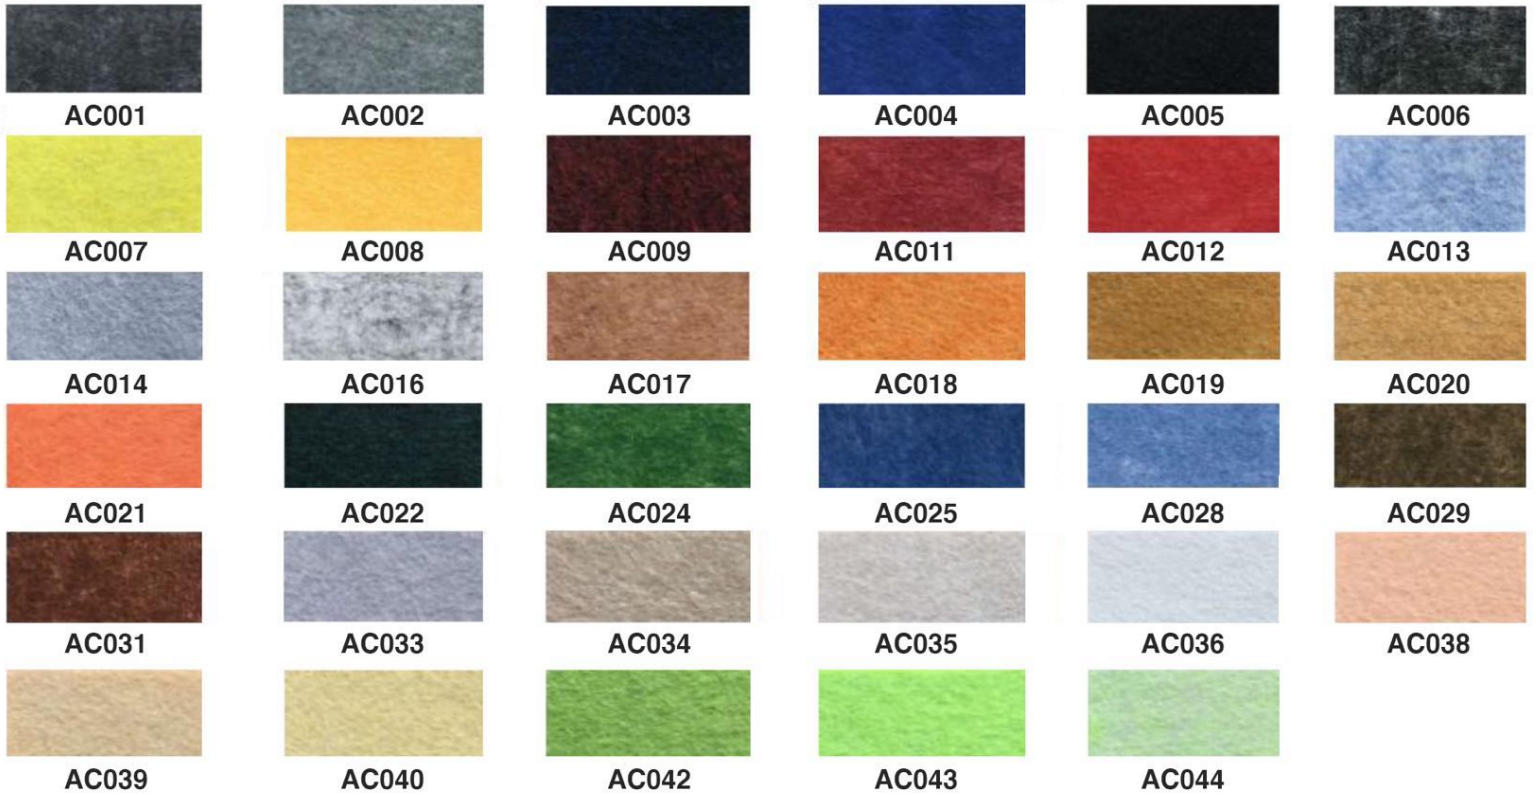

Acoustic Material * (see page 2)

AC001	AC005	AC009	AC014	AC019	AC024	AC031	AC036	AC042
AC002	AC006	AC011	AC016	AC020	AC025	AC033	AC038	AC043
AC003	AC007	AC012	AC017	AC021	AC028	AC034	AC039	AC044
AC004	AC008	AC013	AC018	AC022	AC029	AC035	AC040	

LIGHTING SPECIFICATIONS

Dimensions	Direct Info	Direct/Indirect Info	Direct/Indirect/Open End Cap Info
4" W x 24" L x 8.63" H	13 Watt - 1300 Total Lumen	26 Watt - 2600 Total Lumen	29 Watt - 2900 Total Lumen
4" W x 36" L x 8.63" H	19 Watt - 1900 Total Lumen	38 Watt - 3800 Total Lumen	41 Watt - 4100 Total Lumen
4" W x 48" L x 8.63" H	26 Watt - 2600 Total Lumen	52 Watt - 5200 Total Lumen	55 Watt - 5500 Total Lumen
4" W x 60" L x 8.63" H	32 Watt - 3200 Total Lumen	64 Watt - 6400 Total Lumen	67 Watt - 6700 Total Lumen
4" W x 72" L x 8.63" H	39 Watt - 3900 Total Lumen	78 Watt - 7800 Total Lumen	81 Watt - 8100 Total Lumen
4" W x 96" L x 8.63" H	52 Watt - 5200 Total Lumen	104 Watt - 10400 Total Lumen	107 Watt - 10700 Total Lumen

APPROVED BY: _____

SIGNATURE: _____

DATE: _____

ACOUSTIC MATERIAL

FELT: HIGH DENSITY 9mm POLYESTER FELT
ACOUSTIC: MATERIAL RATED AT .80 RNC

APPROVED BY: _____

SIGNATURE: _____

DATE: _____