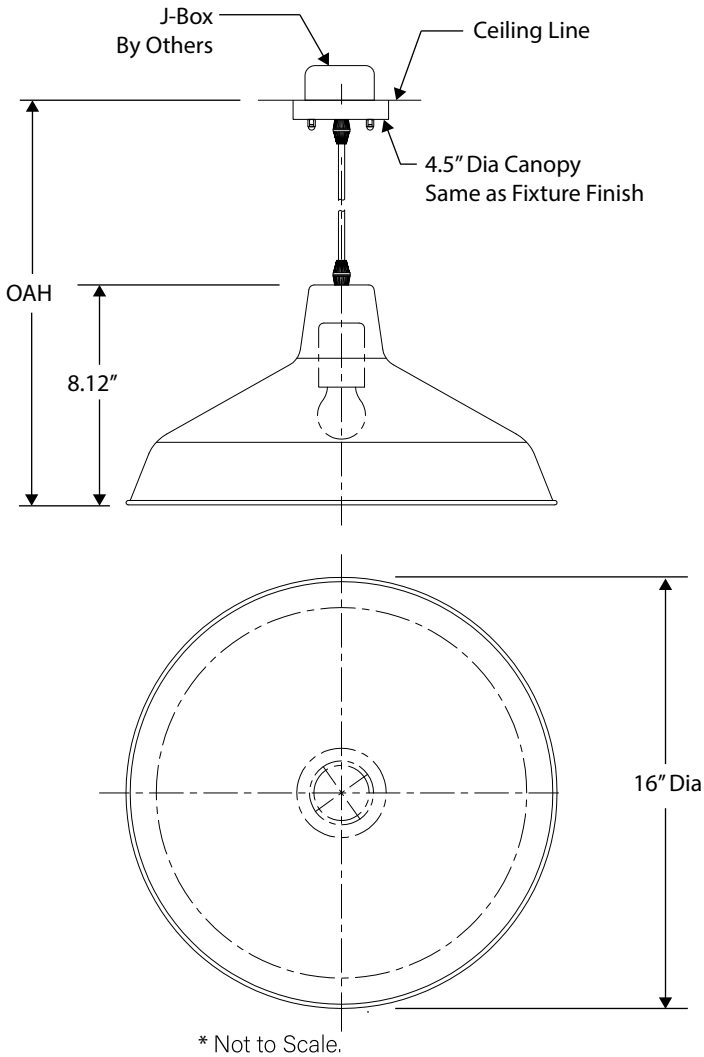

ORDERING CODE

PT-1083 - - - - -

Product ID	Dimension	Voltage	OAH	Outside Finish	Inside Finish
PT-1083	OS - 16" D x 8.12" H C - Custom * <small>*Consult factory, Minimum Quantity Required</small>	120 - 120V 277 - 277V	36 - 36" OAH 48 - 48" OAH 60 - 60" OAH C - Custom* <small>*Consult factory</small>	MB - Matt Black Painted GW - Glossy White Painted MW - Matt White Painted SG - Space Grey Painted GB - Glossy Black Painted C - Custom* <small>*Consult factory, Plated finish available upon request</small>	MB - Matt Black Painted GW - Glossy White Painted MW - Matt White Painted SG - Space Grey Painted GB - Glossy Black Painted C - Custom* <small>*Consult factory, Plated finish available upon request</small>

LIGHTING SPECIFICATIONS

1 x E26 Medium Base Socket,
Light Bulb Not Included

APPROVED BY: _____

SIGNATURE: _____

DATE: _____