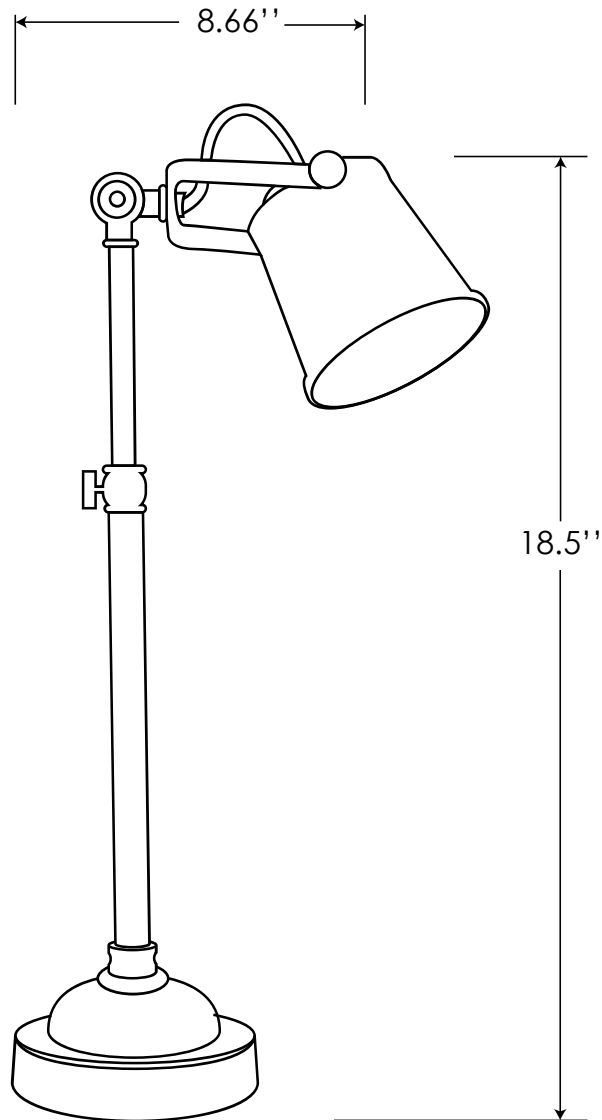

LUMITHREE

OPTIONS

FINISH

PAINTED SILVER
PAINTED WHITE
PAINTED GOLD
PAINTED SPACE GREY

LIGHT SOURCE

LED COMPATIBLE

TL-1003 FLOOR LAMP

1 Light | 60W Max (Light bulb not included)

Finish: Bronze finish

Dimensions: 8.66" Dia x 18.5" OAH