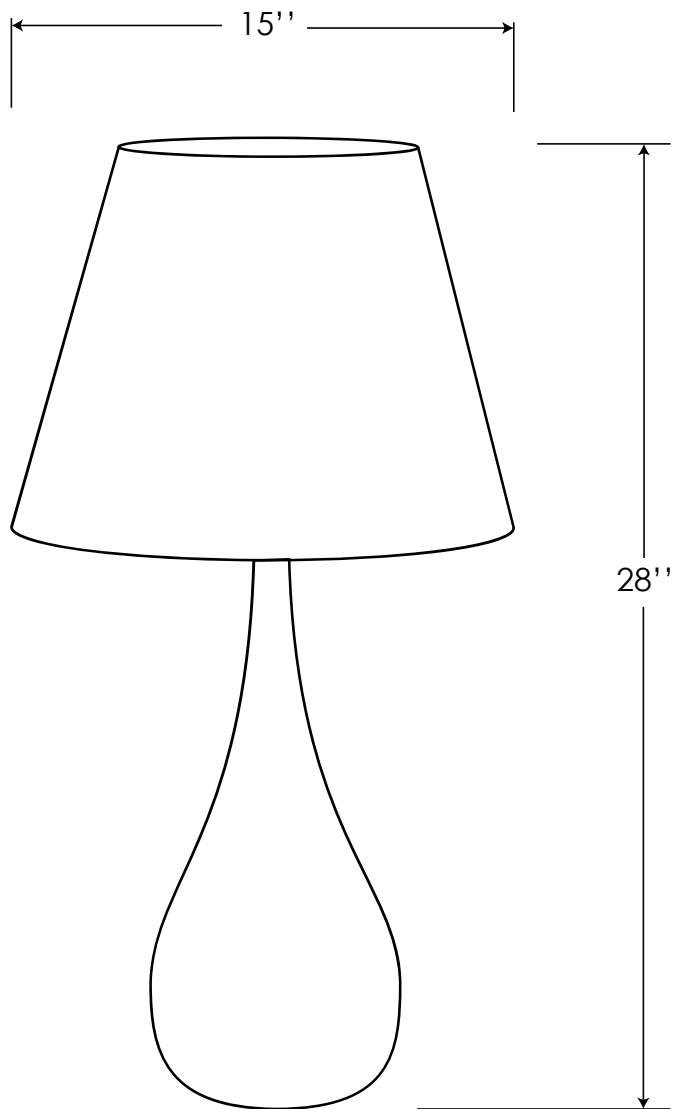

LUMITHREE

OPTIONS

FINISH

PAINTED SILVER
PAINTED WHITE
PAINTED GOLD
PAINTED SPACE GREY

FABRIC

CONTACT LUMITHREE FOR
OPTIONS AVAILABLE

LIGHT SOURCE

LED COMPATIBLE

TL-1006

FLOOR LAMP

1 Light | 60W Max (Light bulb not included)

Finish: Black pearl finish

Diffuser: See Notes

Dimensions: 15'' Dia x 28'' OAH