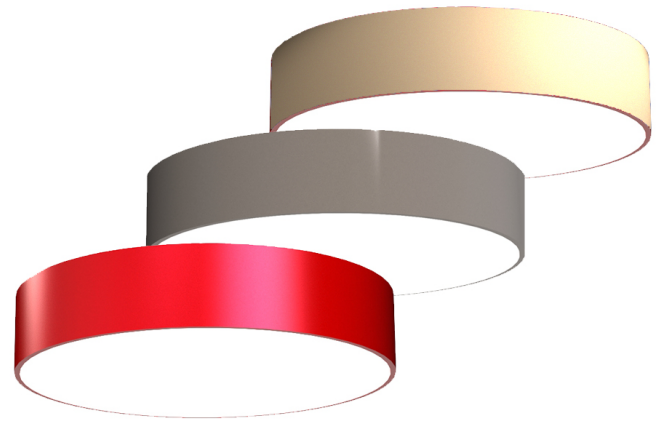

ORDERING CODE

Product ID	Dimension	Voltage	CCT	Mounting	Finish	Option
ARC - Arc LED	12 - 11.80" Dia 16 - 15.75" Dia 20 - 19.62" Dia 24 - 23.62" Dia 28 - 27.50" Dia 32 - 31.50" Dia 36 - 35.50" Dia C - Custom	120 - 120V 277 - 277V	30 - 3000k 40 - 4000k 60 - 6000k	AC - Drywall + Aircraft cable (36" std) ACT - T-Bar + Aircraft cable (36" std) CSS - Drywall Center Steel Steem SUR - Surface Mounted	W - White B - Black S - Space Grey R - Red C - Custom	D - 0-10V Dimmable UP - Up Light

LIGHTING SPECIFICATIONS

Dimensions	Wattage	Lumen Output
11.80" Diameter x 5" H	18 Watt	1710 Total Lumen Output
15.75" Diameter x 5" H	24 Watt	2280 Total Lumen Output
19.62" Diameter x 5" H	36 Watt	3420 Total Lumen Output
23.62" Diameter x 5" H	48 Watt	4560 Total Lumen Output
27.50" Diameter x 5" H	60 Watt	5700 Total Lumen Output
31.50" Diameter x 5" H	72 Watt	6840 Total Lumen Output
35.50" Diameter x 5" H	85 Watt	8075 Total Lumen Output