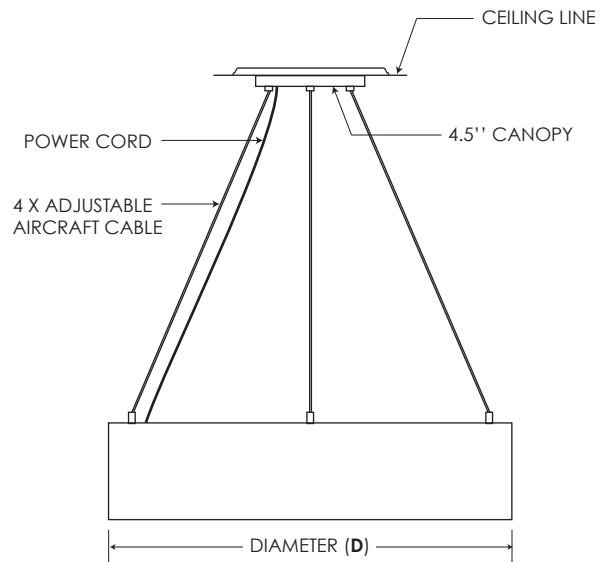

ORDERING CODE

Product ID	Dimension	Voltage	CCT	Mounting	Finish	Option
ARC - Arc LED	12 - 11.80" Dia 16 - 15.75" Dia 20 - 19.62" Dia 24 - 23.62" Dia 28 - 27.50" Dia 32 - 31.50" Dia 36 - 35.50" Dia C - Custom	120 - 120V 277 - 277V	30 - 3000k 40 - 4000k 60 - 6000k	AC - Drywall + Aircraft cable (36" std) ACT - T-Bar + Aircraft cable (36" std) CSS - Drywall Center Steel Steem SUR - Surface Mounted	W - White B - Black S - Space Grey R - Red C - Custom	D - 0-10V Dimmable UP - Up Light

LIGHTING SPECIFICATIONS

Dimensions	Wattage	Lumen Output
11.80" Diameter x 5" H	18 Watt	1710 Total Lumen Output
15.75" Diameter x 5" H	24 Watt	2280 Total Lumen Output
19.62" Diameter x 5" H	36 Watt	3420 Total Lumen Output
23.62" Diameter x 5" H	48 Watt	4560 Total Lumen Output
27.50" Diameter x 5" H	60 Watt	5700 Total Lumen Output
31.50" Diameter x 5" H	72 Watt	6840 Total Lumen Output
35.50" Diameter x 5" H	85 Watt	8075 Total Lumen Output