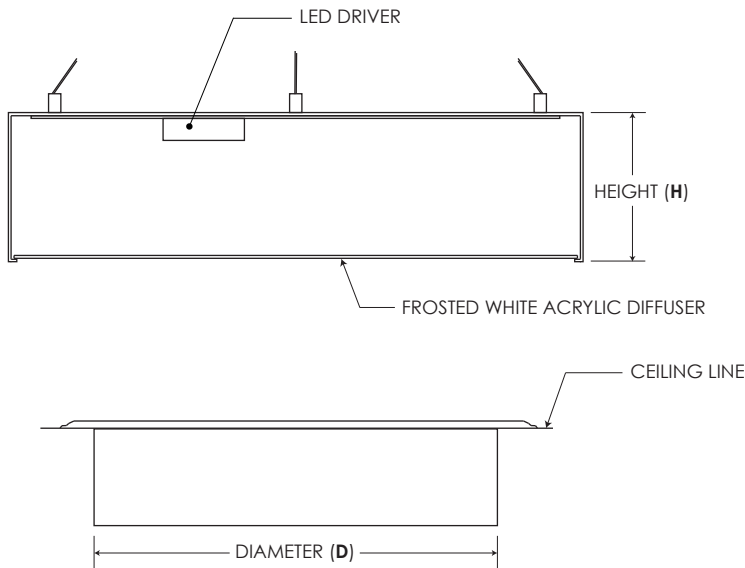

ORDERING CODE

Product ID	Dimension	Voltage	CCT	Mounting	Finish	Option
ARC - Arc LED	12 - 11.80" Dia 16 - 15.75" Dia 20 - 19.62" Dia 24 - 23.62" Dia 28 - 27.50" Dia 32 - 31.50" Dia 36 - 35.50" Dia C - Custom	120 - 120V 277 - 277V	30 - 3000k 40 - 4000k 60 - 6000k	AC - Drywall + Aircraft cable (36" std) ACT - T-Bar + Aircraft cable (36" std) CSS - Drywall Center Steel Steem SUR - Surface Mounted	W - White B - Black S - Space Grey R - Red C - Custom	D - 0-10V Dimmable UP - Up Light

LIGHTING SPECIFICATIONS

Dimensions	Wattage	Lumen Output
11.80" Diameter x 5" H	18 Watt	1710 Total Lumen Output
15.75" Diameter x 5" H	24 Watt	2280 Total Lumen Output
19.62" Diameter x 5" H	36 Watt	3420 Total Lumen Output
23.62" Diameter x 5" H	48 Watt	4560 Total Lumen Output
27.50" Diameter x 5" H	60 Watt	5700 Total Lumen Output
31.50" Diameter x 5" H	72 Watt	6840 Total Lumen Output
35.50" Diameter x 5" H	85 Watt	8075 Total Lumen Output