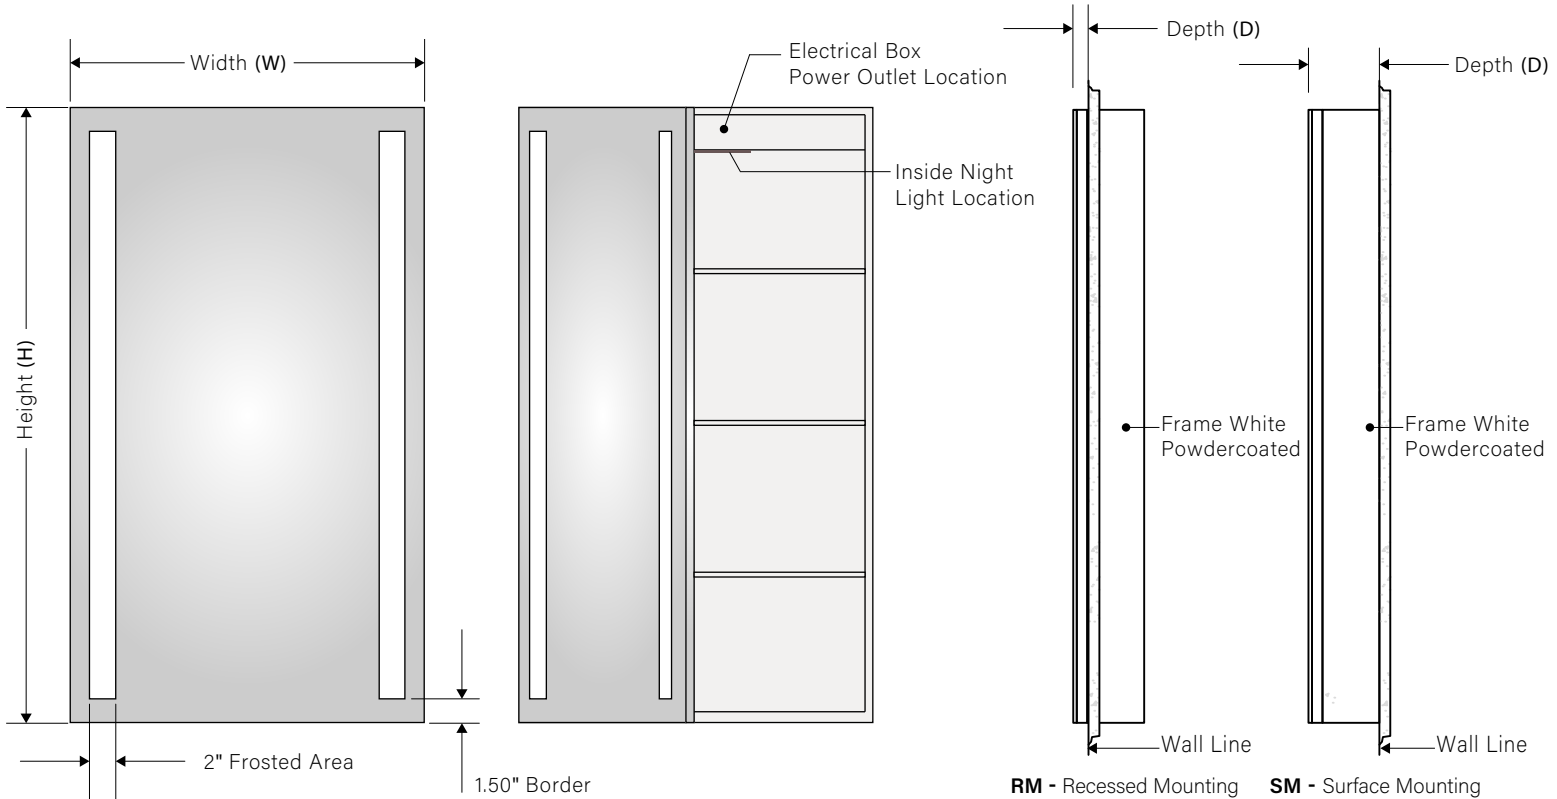

## ORDERING CODE

LM-1107-LED - \_\_\_\_\_ - \_\_\_\_\_ - \_\_\_\_\_ - \_\_\_\_\_ - \_\_\_\_\_ - \_\_\_\_\_

Product ID	Dimensions	Voltage	CCT	Diffuser	Mounting	Options
<b>LM-1107-LED</b>	<b>2030</b> - 20"W x 30"H	<b>120</b> - 120V	<b>30</b> - 3000k	<b>FR</b> - Frosted	<b>SM</b> - Surface Mounting	<b>DF</b> - Defogger
	<b>2430</b> - 24"W x 30"H	<b>277</b> - 277V	<b>40</b> - 4000k	<b>IF</b> - Ice Frost	<b>RM</b> - Recessed Mounting	<b>DM</b> - Dimming 0-10V
	<b>2436</b> - 24"W x 36"H		<b>60</b> - 6000k	<b>*C</b> - *Custom		<b>TS</b> - Touch Sensor
	<b>2440</b> - 24"W x 40"H			<small>*Consult factory</small>		<b>MS</b> - Motion Sensor
	<b>C</b> - Custom					<b>BT</b> - Bluetooth (Audio)
						<b>M3</b> - Magnifying Mirror x3
						<b>M5</b> - Magnifying Mirror x5
						<b>LD</b> - LED Digital Clock
						<b>USB</b> - USB Charger
						<b>TNL</b> - Top Night Light
						<b>BNL</b> - Bottom Night Light
						<b>INL</b> - Inside Night Light
						<b>PO</b> - Power Outlet
						<b>PP</b> - Power Plug

## LIGHTING SPECIFICATIONS

Standard Product: Hardwired

Dimensions Recessed	Dimensions Surface	Wattage	Lumen Output	CRI
20"W x 30"H x .75"D	20"W x 30"H x 5"D	17 Watt	1685 Total Lumen Output	80+ CRI
24"W x 30"H x .75"D	24"W x 30"H x 5"D	17 Watt	1685 Total Lumen Output	80+ CRI
24"W x 36"H x .75"D	24"W x 36"H x 5"D	21 Watt	2051 Total Lumen Output	80+ CRI
24"W x 40"H x .75"D	24"W x 40"H x 5"D	23 Watt	2294 Total Lumen Output	80+ CRI

\* Not to Scale. Frosted area and border width may change depending on Mirror dimensions.

APPROVED BY: \_\_\_\_\_ SIGNATURE: \_\_\_\_\_ DATE: \_\_\_\_\_

File: LM - 1107 - SPEC - REV2 Date: 05 March 2019 Page: 2/4