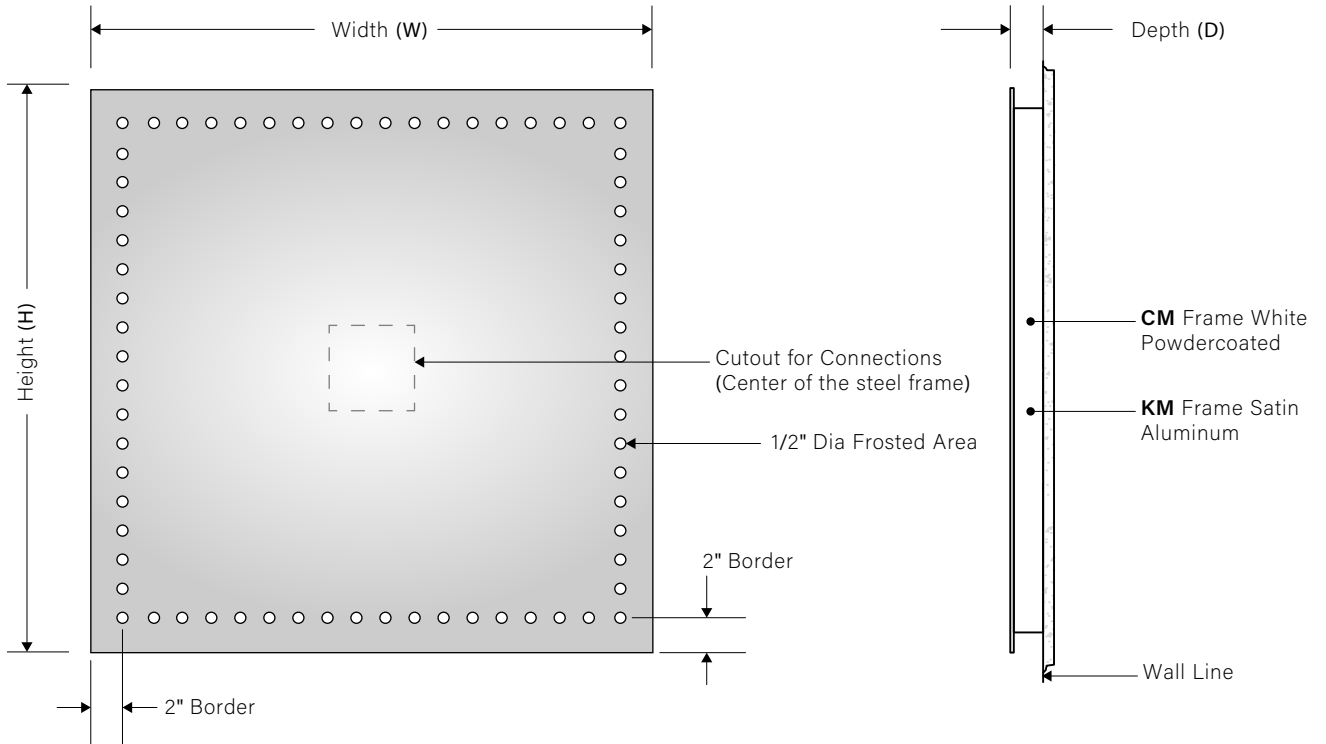

ORDERING CODE

LM-1108-LED - _____ - _____ - _____ - FR - _____ - _____

Product ID	Dimensions	Voltage	CCT	Diffuser	Mounting	Options
LM-1108-LED	30 - 30"W x 30"H 36 - 36"W x 36"H 40 - 40"W x 40"H 48 - 48"W x 48"H C - Custom	120 - 120V 277 - 277V	30 - 3000k 40 - 4000k 60 - 6000k	FR - Frosted	CM - Cleats Mounting* KM - Keyhole Mounting** <small>* Frame White Powdercoated ** Frame Satin Aluminum</small>	DF - Defogger DM - Dimming 0-10V TS - Touch Sensor MS - Motion Sensor BT - Bluetooth (Audio)* M3 - Magnifying Mirror x3 M5 - Magnifying Mirror x5 LD - LED Digital Clock USB - USB Charger TNL - Top Night Light BNL - Bottom Night Light PO - Power Outlet* PP - Power Plug <small>* Mirror depth to be 3"D</small>

LIGHTING SPECIFICATIONS

Standard Product: Hardwired

Dimensions	Wattage	Lumen Output	CRI
30"W x 30"H x 2"D	37 Watt	3707 Total Lumen Output	80+ CRI
36"W x 36"H x 2"D	46 Watt	4561 Total Lumen Output	80+ CRI
40"W x 40"H x 2"D	51 Watt	5130 Total Lumen Output	80+ CRI
48"W x 48"H x 2"D	63 Watt	6268 Total Lumen Output	80+ CRI

* Not to Scale. Frosted area and border width may change depending on Mirror dimensions.

APPROVED BY: _____ SIGNATURE: _____ DATE: _____

File: LM - 1108 - SPEC - REV2 Date: 07 March 2019 Page: 2/4