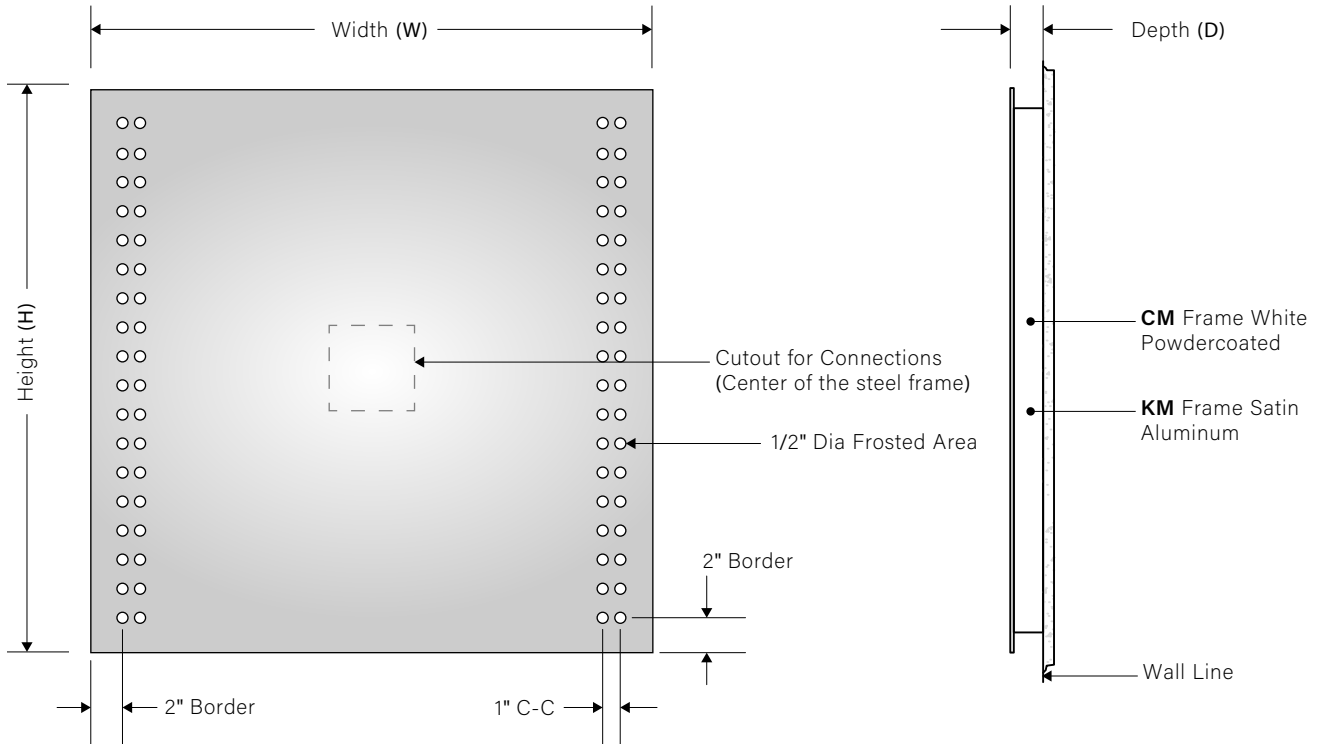

ORDERING CODE

LM-1109-LED - _____ - _____ - FR - _____ - _____ - _____

Product ID	Dimensions	Voltage	CCT	Diffuser	Installation	Mounting	Options
LM-1109-LED	30 - 30"W x 30"H	120 - 120V	30 - 3000k	FR - Frosted	HR - Horizontal VT - Vertical	CM - Cleats Mounting* KM - Keyhole Mounting**	DF - Defogger DM - Dimming 0-10V TS - Touch Sensor MS - Motion Sensor BT - Bluetooth (Audio)* M3 - Magnifying Mirror x3 M5 - Magnifying Mirror x5 LD - LED Digital Clock USB - USB Charger TNL - Top Night Light BNL - Bottom Night Light PO - Power Outlet* PP - Power Plug <small>* Mirror depth to be 3"D</small>
	36 - 36"W x 36"H	277 - 277V	40 - 4000k				
	40 - 40"W x 40"H		60 - 6000k				
	48 - 48"W x 48"H						
	C - Custom						

LIGHTING SPECIFICATIONS

Dimensions	Wattage	Lumen Output	CRI
30"W x 30"H x 2"D	19 Watt	1854 Total Lumen Output	80+ CRI
36"W x 36"H x 2"D	23 Watt	2280 Total Lumen Output	80+ CRI
40"W x 40"H x 2"D	26 Watt	2565 Total Lumen Output	80+ CRI
48"W x 48"H x 2"D	31 Watt	3134 Total Lumen Output	80+ CRI

* Not to Scale. Frosted area and border width may change depending on Mirror dimensions.

APPROVED BY: _____ SIGNATURE: _____ DATE: _____

File: LM - 1109 - SPEC - REV2 Date: 07 March 2019 Page: 2/4