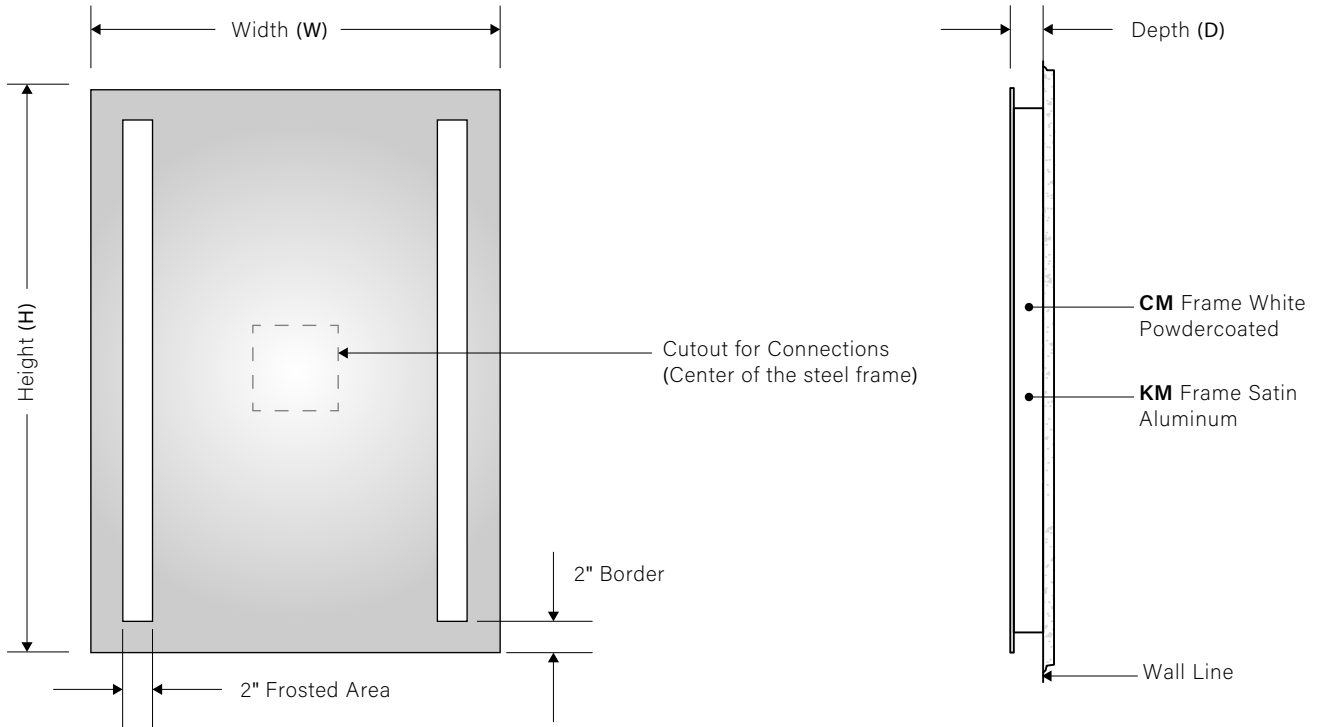

## ORDERING CODE

LM-1113-LED - \_\_\_\_\_ - \_\_\_\_\_ - \_\_\_\_\_ - \_\_\_\_\_ - \_\_\_\_\_ - \_\_\_\_\_ - \_\_\_\_\_

Product ID	Dimensions	Voltage	CCT	Diffuser	Installation	Mounting	Options
<b>LM-1113-LED</b>	<b>22</b> - 22"W x 32"H	<b>120</b> - 120V	<b>30</b> - 3000k	<b>FR</b> - Frosted	<b>HR</b> - Horizontal	<b>CM</b> - Cleats Mounting* <b>KM</b> - Keyhole Mounting** * Frame White Powdercoated ** Frame Satin Aluminum	<b>DF</b> - Defogger <b>DM</b> - Dimming 0-10V <b>TS</b> - Touch Sensor <b>MS</b> - Motion Sensor <b>BT</b> - Bluetooth (Audio)* <b>M3</b> - Magnifying Mirror x3 <b>M5</b> - Magnifying Mirror x5 <b>LD</b> - LED Digital Clock <b>USB</b> - USB Charger <b>TNL</b> - Top Night Light <b>BNL</b> - Bottom Night Light <b>PO</b> - Power Outlet* <b>PP</b> - Power Plug * Mirror depth to be 3"D
	<b>24</b> - 24"W x 36"H	<b>277</b> - 277V	<b>40</b> - 4000k	<b>IF</b> - Ice Frost	<b>VT</b> - Vertical		
	<b>36</b> - 36"W x 48"H		<b>60</b> - 6000k	<b>C</b> - Custom*			
	<b>48</b> - 48"W x 60"H						
	<b>C</b> - Custom						

## LIGHTING SPECIFICATIONS

Dimensions	Wattage	Lumen Output	CRI
22"W x 32"H x 2"D	20 Watt	1996 Total Lumen Output	80+ CRI
24"W x 36"H x 2"D	23 Watt	2280 Total Lumen Output	80+ CRI
36"W x 48"H x 2"D	31 Watt	3134 Total Lumen Output	80+ CRI
48"W x 60"H x 2"D	40 Watt	3987 Total Lumen Output	80+ CRI

Standard Product: Hardwired

\* Not to Scale. Frosted area and border width may change depending on Mirror dimensions.

APPROVED BY: \_\_\_\_\_ SIGNATURE: \_\_\_\_\_ DATE: \_\_\_\_\_

File: LM - 1113 - SPEC - REV2 Date: 03 March 2019 Page: 2/4