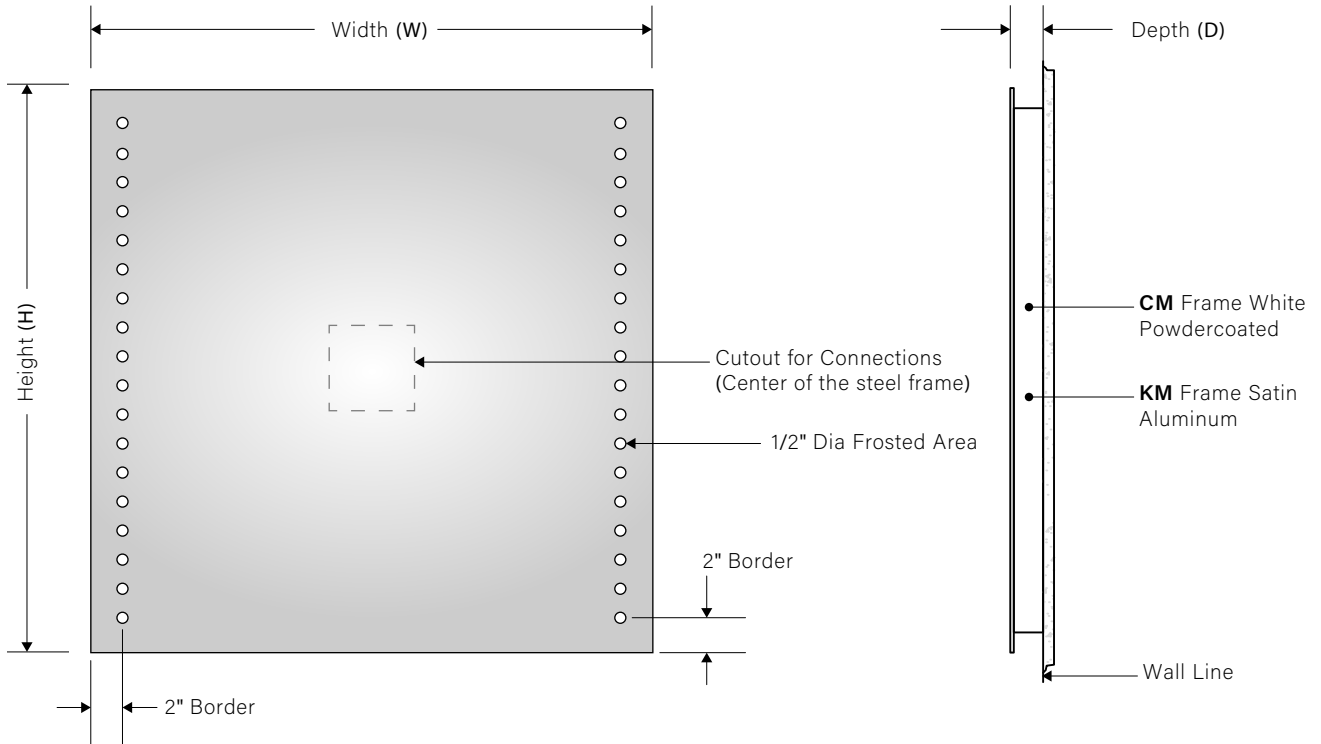

ORDERING CODE

LM-1114-LED - _____ - _____ - _____ - FR - _____ - _____ - _____

Product ID	Dimensions	Voltage	CCT	Diffuser	Installation	Mounting	Options
LM-1114-LED	30 - 30"W x 30"H	120 - 120V	30 - 3000k	FR - Frosted	HR - Horizontal VT - Vertical  	CM - Cleats Mounting* KM - Keyhole Mounting** <small>* Frame White Powdercoated</small> <small>** Frame Satin Aluminum</small>	DF - Defogger DM - Dimming 0-10V TS - Touch Sensor MS - Motion Sensor BT - Bluetooth (Audio)* M3 - Magnifying Mirror x3 M5 - Magnifying Mirror x5 LD - LED Digital Clock USB - USB Charger TNL - Top Night Light BNL - Bottom Night Light PO - Power Outlet* PP - Power Plug <small>* Mirror depth to be 3"D</small>
	36 - 36"W x 36"H	277 - 277V	40 - 4000k				
	40 - 40"W x 40"H		60 - 6000k				
	48 - 48"W x 48"H						
	C - Custom						

LIGHTING SPECIFICATIONS

Standard Product: Hardwired

Dimensions	Wattage	Lumen Output	CRI
30"W x 30"H x 2"D	19 Watt	1854 Total Lumen Output	80+ CRI
36"W x 36"H x 2"D	23 Watt	2280 Total Lumen Output	80+ CRI
40"W x 40"H x 2"D	26 Watt	2565 Total Lumen Output	80+ CRI
48"W x 48"H x 2"D	31 Watt	3134 Total Lumen Output	80+ CRI

* Not to Scale. Frosted area and border width may change depending on Mirror dimensions.

APPROVED BY: _____ SIGNATURE: _____ DATE: _____

File: LM - 1114 - SPEC - REV2 Date: 07 March 2019 Page: 2/4