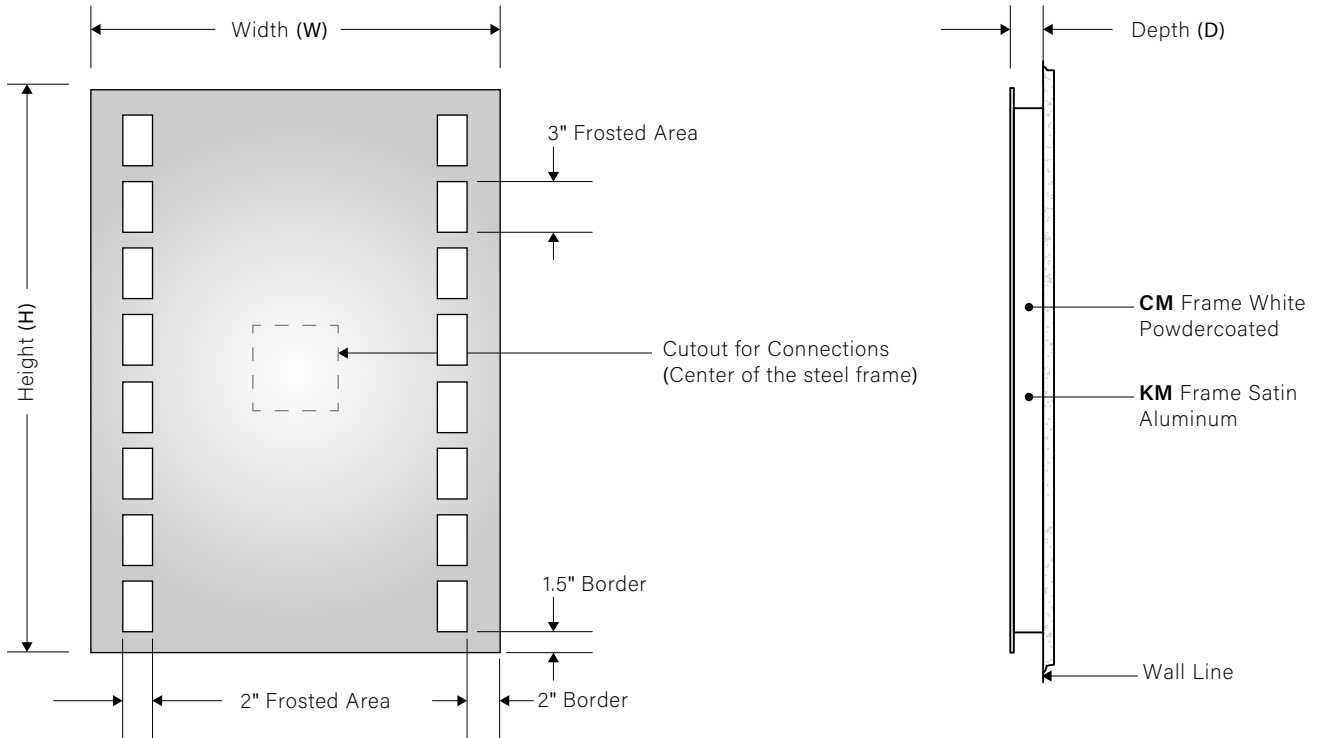

## ORDERING CODE

LM-1116-LED - \_\_\_\_\_ - \_\_\_\_\_ - \_\_\_\_\_ - \_\_\_\_\_ - \_\_\_\_\_ - \_\_\_\_\_ - \_\_\_\_\_

Product ID	Dimensions	Voltage	CCT	Diffuser	Installation	Mounting	Options
<b>LM-1116-LED</b>	<b>22</b> - 22"W x 32"H <b>24</b> - 24"W x 36"H <b>36</b> - 36"W x 48"H <b>48</b> - 48"W x 60"H <b>C</b> - Custom	<b>120</b> - 120V <b>277</b> - 277V	<b>30</b> - 3000k <b>40</b> - 4000k <b>60</b> - 6000k	<b>FR</b> - Frosted <b>IF</b> - Ice Frost <b>C</b> - Custom* <small>*Consult factory</small>	<b>HR</b> - Horizontal <b>VT</b> - Vertical 	<b>CM</b> - Cleats Mounting* <b>KM</b> - Keyhole Mounting** <small>* Frame White Powdercoated ** Frame Satin Aluminum</small>	<b>DF</b> - Defogger <b>DM</b> - Dimming 0-10V <b>TS</b> - Touch Sensor <b>MS</b> - Motion Sensor <b>BT</b> - Bluetooth (Audio)* <b>M3</b> - Magnifying Mirror x3 <b>M5</b> - Magnifying Mirror x5 <b>LD</b> - LED Digital Clock <b>USB</b> - USB Charger <b>TNL</b> - Top Night Light <b>BNL</b> - Bottom Night Light <b>PO</b> - Power Outlet* <b>PP</b> - Power Plug <small>* Mirror depth to be 3"D</small>

## LIGHTING SPECIFICATIONS

Dimensions	Wattage	Lumen Output	CRI
22"W x 32"H x 2"D	20 Watt	1996 Total Lumen Output	80+ CRI
24"W x 36"H x 2"D	23 Watt	2280 Total Lumen Output	80+ CRI
36"W x 48"H x 2"D	31 Watt	3134 Total Lumen Output	80+ CRI
48"W x 60"H x 2"D	40 Watt	3987 Total Lumen Output	80+ CRI

**Standard Product: Hardwired**

\* Not to Scale. Frosted area and border width may change depending on Mirror dimensions.

APPROVED BY: \_\_\_\_\_ SIGNATURE: \_\_\_\_\_ DATE: \_\_\_\_\_

File: LM - 1116 - SPEC - REV2 Date: 03 March 2019 Page: 2/4