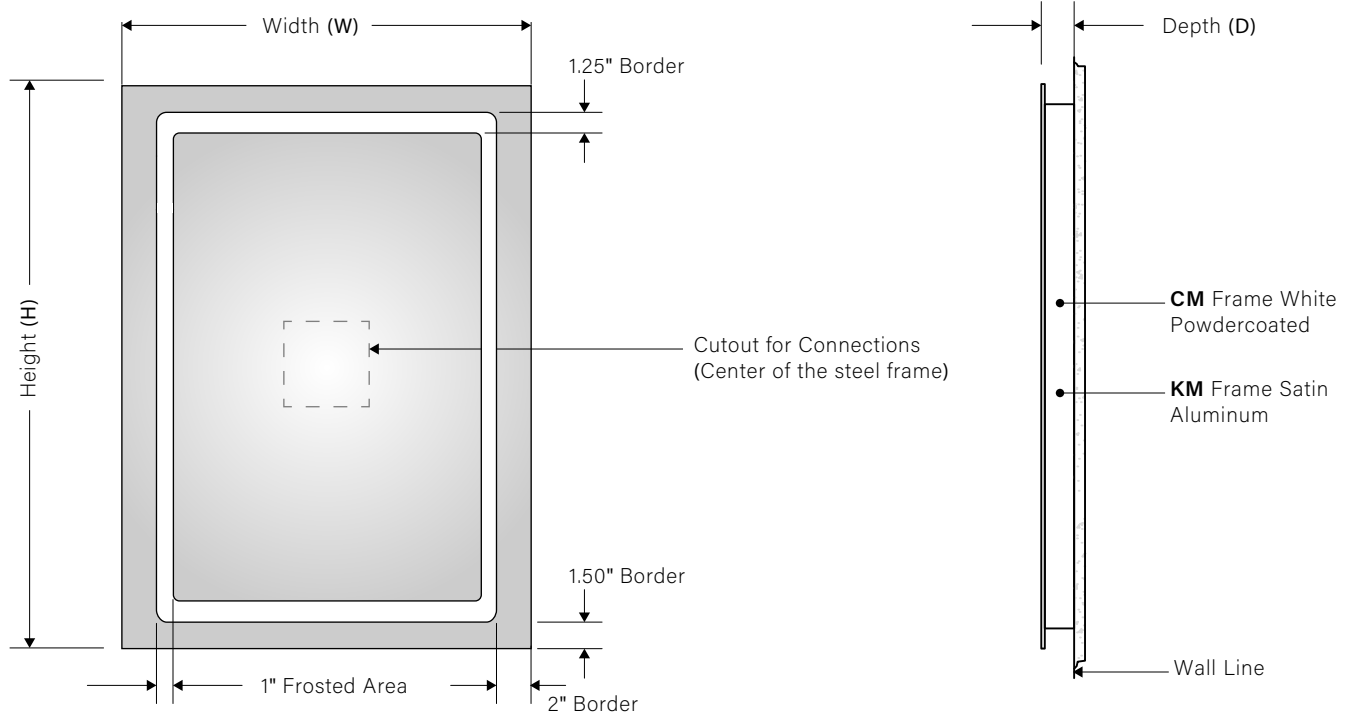

ORDERING CODE

LM-1117-LED - _____ - _____ - _____ - _____ - _____ - _____ - _____

Product ID	Dimensions	Voltage	CCT	Diffuser	Installation	Mounting	Options
LM-1117-LED	22 - 22"W x 32"H 24 - 24"W x 36"H 36 - 36"W x 48"H 48 - 48"W x 60"H C - Custom	120 - 120V 277 - 277V	30 - 3000k 40 - 4000k 60 - 6000k	FR - Frosted IF - Ice Frost C - Custom* <small>*Consult factory</small>	HR - Horizontal VT - Vertical 	CM - Cleats Mounting* KM - Keyhole Mounting** <small>* Frame White Powdercoated ** Frame Satin Aluminum</small>	DF - Defogger DM - Dimming 0-10V TS - Touch Sensor MS - Motion Sensor BT - Bluetooth (Audio)* M3 - Magnifying Mirror x3 M5 - Magnifying Mirror x5 LD - LED Digital Clock USB - USB Charger TNL - Top Night Light BNL - Bottom Night Light PO - Power Outlet* PP - Power Plug <small>* Mirror depth to be 3"D</small>

LIGHTING SPECIFICATIONS

Dimensions	Wattage	Lumen Output	CRI
22"W x 32"H x 2"D	28 Watt	2832 Total Lumen Output	80+ CRI
24"W x 36"H x 2"D	33 Watt	3259 Total Lumen Output	80+ CRI
36"W x 48"H x 2"D	50 Watt	4966 Total Lumen Output	80+ CRI
48"W x 60"H x 2"D	67 Watt	6673 Total Lumen Output	80+ CRI

Standard Product: Hardwired

* Not to Scale. Frosted area and border width may change depending on Mirror dimensions.

APPROVED BY: _____ SIGNATURE: _____ DATE: _____

File: LM - 1117 - SPEC - REV2 Date: 08 March 2019 Page: 2/4