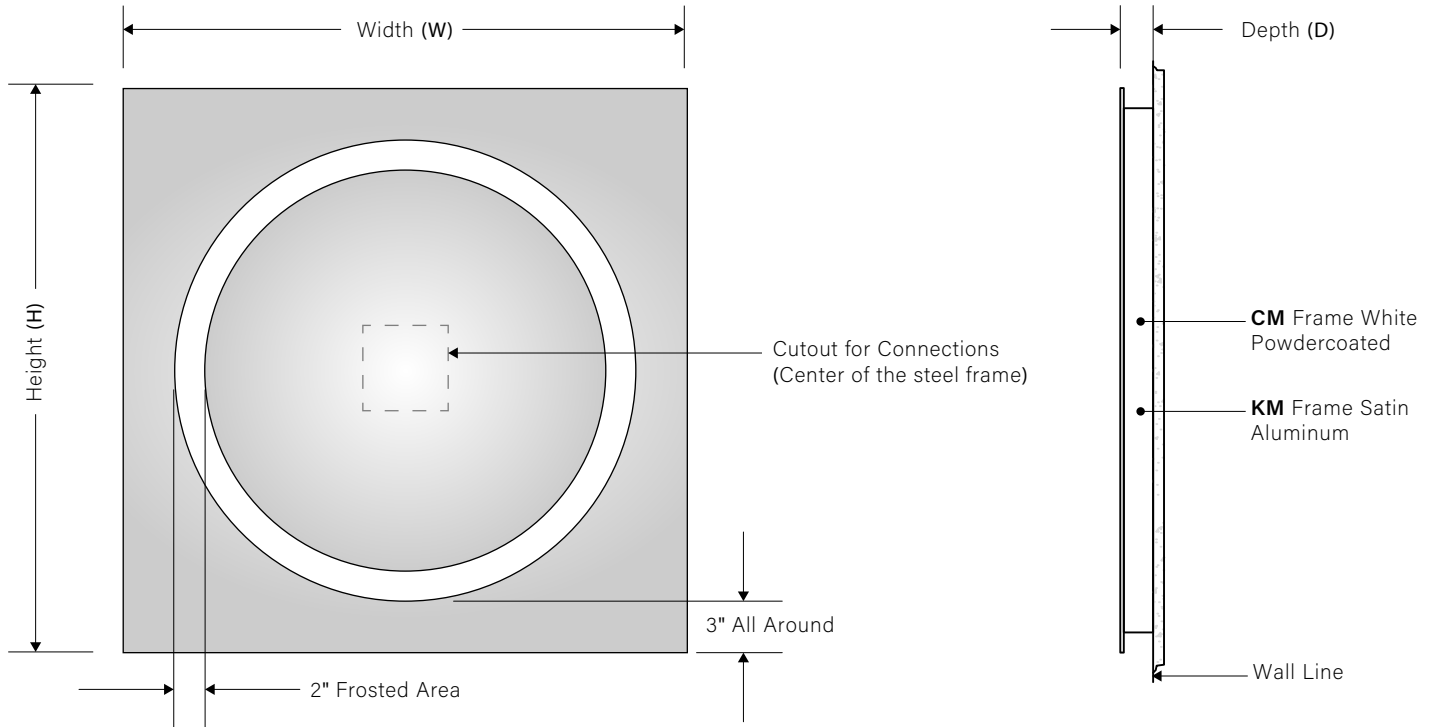

## ORDERING CODE

LM-1119-LED - \_\_\_\_\_ - \_\_\_\_\_ - \_\_\_\_\_ - \_\_\_\_\_ - \_\_\_\_\_ - \_\_\_\_\_

Product ID	Dimensions	Voltage	CCT	Diffuser	Mounting	Options
<b>LM-1119-LED</b>	<b>30</b> - 30"W x 30"H <b>36</b> - 36"W x 36"H <b>40</b> - 40"W x 40"H <b>48</b> - 48"W x 48"H <b>C</b> - Custom	<b>120</b> - 120V <b>277</b> - 277V	<b>30</b> - 3000k <b>40</b> - 4000k <b>60</b> - 6000k	<b>FR</b> - Frosted <b>IF</b> - Ice Frost <b>C</b> - Custom* <small>*Consult factory</small>	<b>CM</b> - Cleats Mounting* <b>KM</b> - Keyhole Mounting** <small>* Frame White Powdercoated ** Frame Satin Aluminum</small>	<b>DF</b> - Defogger <b>DM</b> - Dimming 0-10V <b>TS</b> - Touch Sensor <b>MS</b> - Motion Sensor <b>BT</b> - Bluetooth (Audio)* <b>M3</b> - Magnifying Mirror x3 <b>M5</b> - Magnifying Mirror x5 <b>LD</b> - LED Digital Clock <b>USB</b> - USB Charger <b>TNL</b> - Top Night Light <b>BNL</b> - Bottom Night Light <b>PO</b> - Power Outlet* <b>PP</b> - Power Plug <small>* Mirror depth to be 3"D</small>

## LIGHTING SPECIFICATIONS

Standard Product: Hardwired

Dimensions	Wattage	Lumen Output	CRI
30"W x 30"H x 2"D	22 Watt	2233 Total Lumen Output	80+ CRI
36"W x 36"H x 2"D	29 Watt	2903 Total Lumen Output	80+ CRI
40"W x 40"H x 2"D	33 Watt	3350 Total Lumen Output	80+ CRI
48"W x 48"H x 2"D	42 Watt	4243 Total Lumen Output	80+ CRI

\* Not to Scale. Frosted area and border width may change depending on Mirror dimensions.

APPROVED BY: \_\_\_\_\_ SIGNATURE: \_\_\_\_\_ DATE: \_\_\_\_\_

File: LM - 1119 - SPEC - REV2 Date: 04 March 2019 Page: 2/4