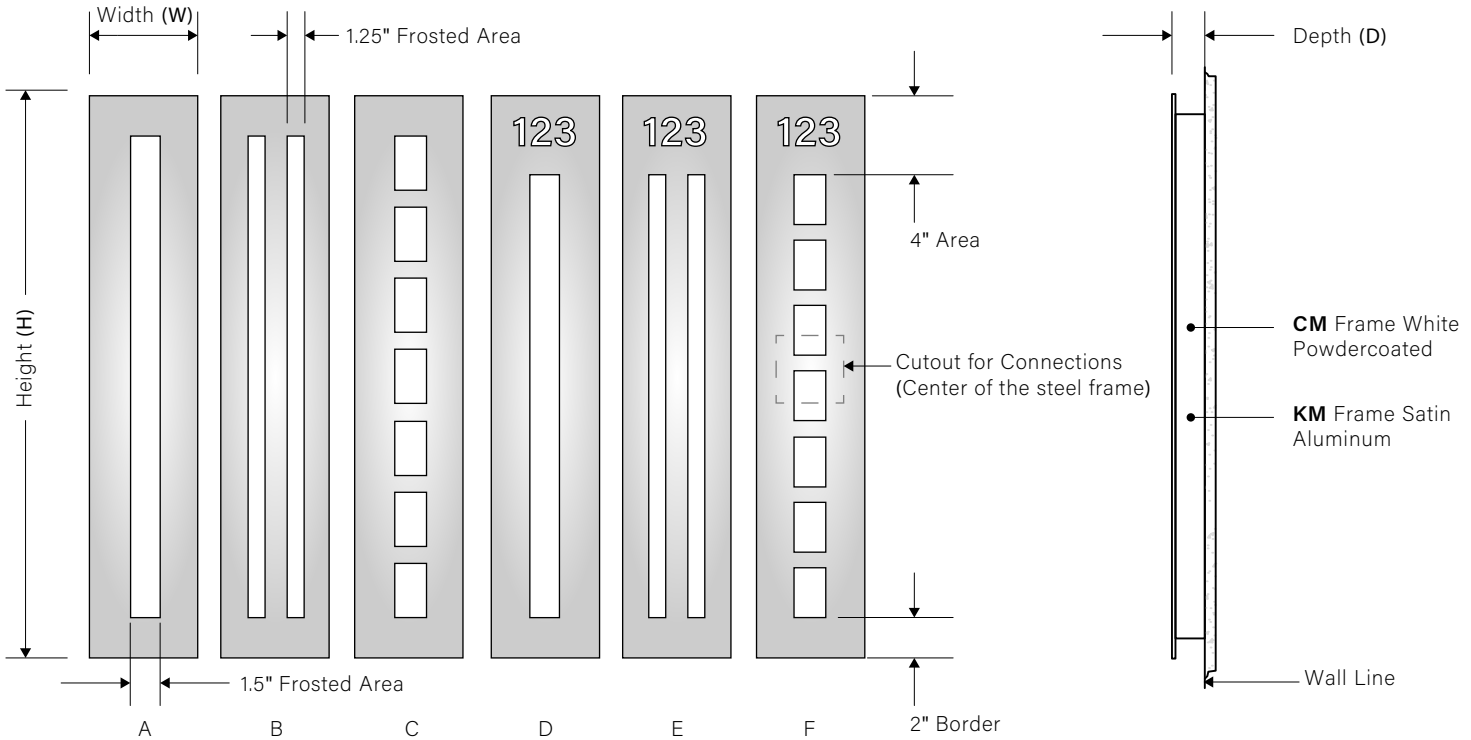

ORDERING CODE

Product ID	Dimensions	Voltage	CCT	Diffuser	Installation	Mounting	Options
LM-1120A-LED	24 - 6"W x 24"H	120 - 120V	30 - 3000k	FR - Frosted	HR - Horizontal	CM - Cleats Mounting*	DF - Defogger
LM-1120B-LED	36 - 6"W x 36"H	277 - 277V	40 - 4000k	IF - Ice Frost	VT - Vertical	KM - Keyhole Mounting**	DM - Dimming 0-10V
LM-1120C-LED	48 - 6"W x 48"H		60 - 6000k	C - Custom*		* Frame White Powdercoated	PP - Power Plug
LM-1120D-LED	60 - 6"W x 60"H			*Consult factory		** Frame Satin Aluminum	
LM-1120E-LED	C - Custom						
LM-1120F-LED							

LIGHTING SPECIFICATIONS

Standard Product: Hardwired

Dimensions	Wattage	Lumen Output	CRI
6"W x 24"H x 2"D	7 Watt	713 Total Lumen Output	80+ CRI
6"W x 36"H x 2"D	11 Watt	1140 Total Lumen Output	80+ CRI
6"W x 48"H x 2"D	16 Watt	1567 Total Lumen Output	80+ CRI
6"W x 60"H x 2"D	20 Watt	1994 Total Lumen Output	80+ CRI

* Not to Scale. Frosted area and border width may change depending on Mirror dimensions.

APPROVED BY: _____ SIGNATURE: _____ DATE: _____