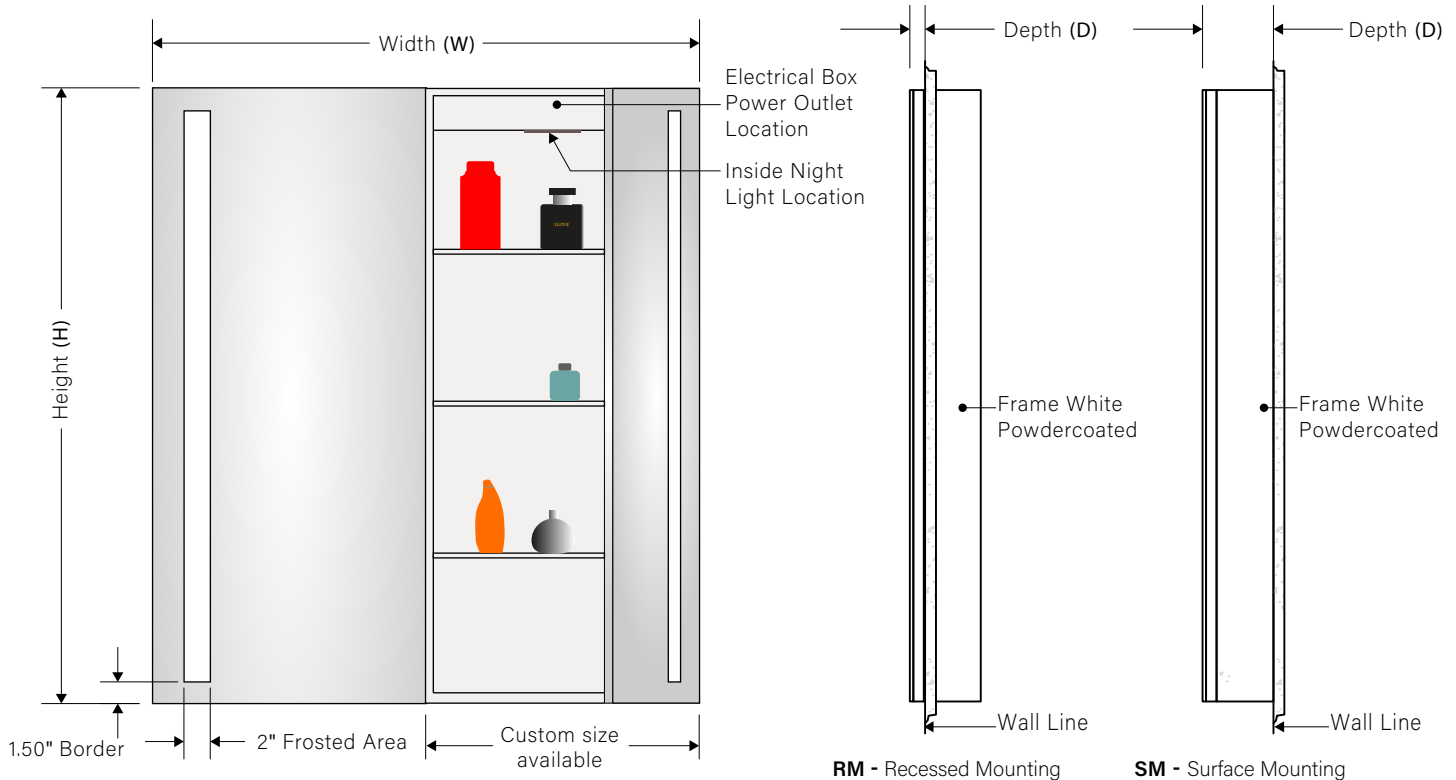

## ORDERING CODE

LM-1121-LED - \_\_\_\_\_ - \_\_\_\_\_ - \_\_\_\_\_ - \_\_\_\_\_ - \_\_\_\_\_ - \_\_\_\_\_

Product ID	Dimensions	Voltage	CCT	Diffuser	Mounting	Options
<b>LM-1121-LED</b>	<b>4030</b> - 40"W x 30"H	<b>120</b> - 120V	<b>30</b> - 3000k	<b>FR</b> - Frosted	<b>SM</b> - Surface Mounting	<b>DF</b> - Defogger
	<b>4830</b> - 48"W x 30"H	<b>277</b> - 277V	<b>40</b> - 4000k	<b>IF</b> - Ice Frost	<b>RM</b> - Recessed Mounting	<b>DM</b> - Dimming 0-10V
	<b>4836</b> - 48"W x 36"H		<b>60</b> - 6000k	<b>*C</b> - *Custom		<b>TS</b> - Touch Sensor
	<b>4840</b> - 48"W x 40"H			<b>*Consult factory</b>		<b>MS</b> - Motion Sensor
	<b>C</b> - Custom					<b>BT</b> - Bluetooth (Audio)
						<b>M3</b> - Magnifying Mirror x3
						<b>M5</b> - Magnifying Mirror x5
						<b>LD</b> - LED Digital Clock
						<b>USB</b> - USB Charger
						<b>TNL</b> - Top Night Light
						<b>BNL</b> - Bottom Night Light
						<b>INL</b> - Inside Night Light
						<b>PO</b> - Power Outlet
						<b>PP</b> - Power Plug

## LIGHTING SPECIFICATIONS

Standard Product: Hardwired

Dimensions Recessed	Dimensions Recessed	Wattage	Lumen Output	CRI
40"W x 30"H x .75"D	40"W x 30"H x 5"D	17 Watt	1685 Total Lumen Output	80+ CRI
48"W x 30"H x .75"D	48"W x 30"H x 5"D	17 Watt	1685 Total Lumen Output	80+ CRI
48"W x 36"H x .75"D	48"W x 36"H x 5"D	21 Watt	2051 Total Lumen Output	80+ CRI
48"W x 40"H x .75"D	48"W x 40"H x 5"D	23 Watt	2294 Total Lumen Output	80+ CRI

\* Not to Scale. Frosted area and border width may change depending on Mirror dimensions.

APPROVED BY: \_\_\_\_\_ SIGNATURE: \_\_\_\_\_ DATE: \_\_\_\_\_