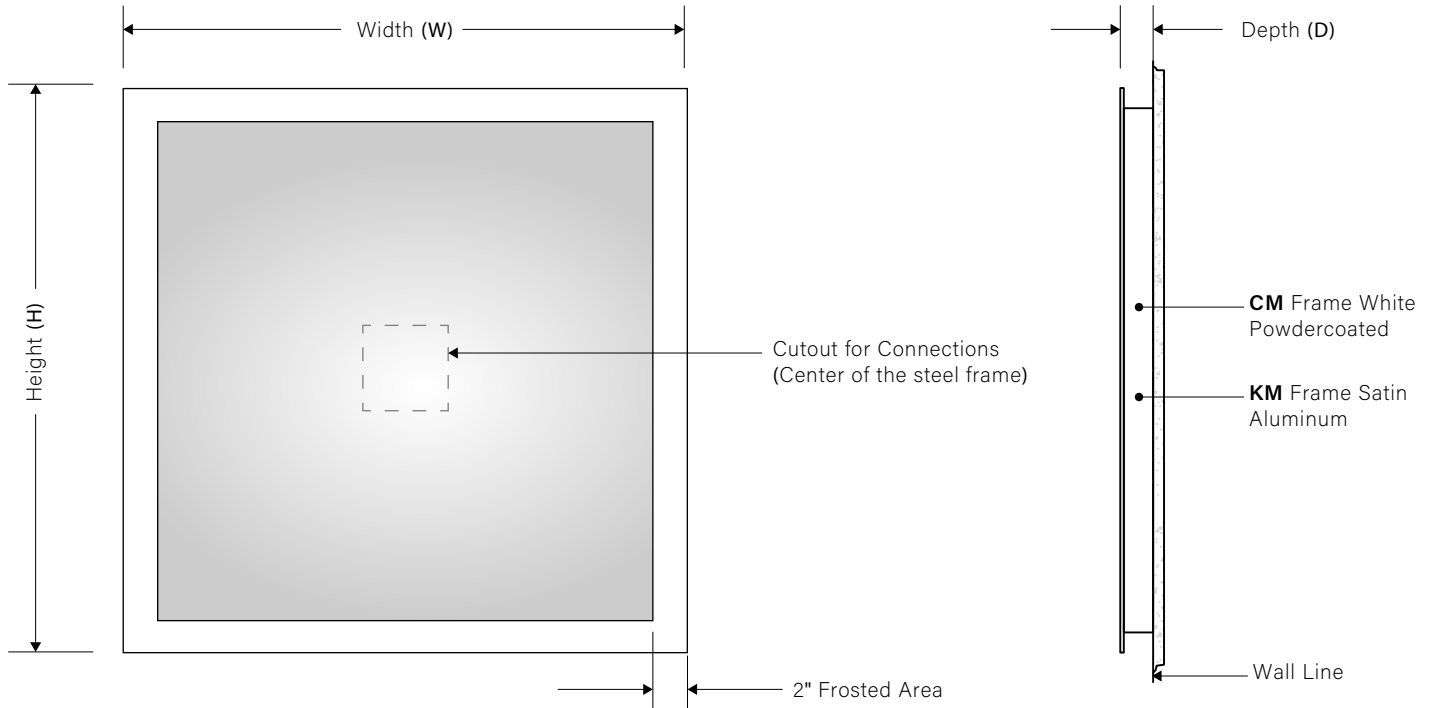

ORDERING CODE

LM-1123-LED - _____ - _____ - _____ - _____ - _____ - _____

Product ID	Dimensions	Voltage	CCT	Diffuser	Mounting	Options
LM-1123-LED	30 - 30"W x 30"H 36 - 36"W x 36"H 40 - 40"W x 40"H 48 - 48"W x 48"H C - Custom	120 - 120V 277 - 277V	30 - 3000k 40 - 4000k 60 - 6000k	FR - Frosted IF - Ice Frost C - Custom* <small>*Consult factory</small>	CM - Cleats Mounting* KM - Keyhole Mounting** <small>* Frame White Powdercoated ** Frame Satin Aluminum</small>	DF - Defogger DM - Dimming 0-10V TS - Touch Sensor MS - Motion Sensor BT - Bluetooth (Audio)* M3 - Magnifying Mirror x3 M5 - Magnifying Mirror x5 LD - LED Digital Clock USB - USB Charger TNL - Top Night Light BNL - Bottom Night Light PO - Power Outlet* PP - Power Plug <small>* Mirror depth to be 3"D</small>

LIGHTING SPECIFICATIONS

Standard Product: Hardwired

Dimensions	Wattage	Lumen Output	CRI
30"W x 30"H x 2"D	36 Watt	3595 Total Lumen Output	80+ CRI
36"W x 36"H x 2"D	44 Watt	4449 Total Lumen Output	80+ CRI
40"W x 40"H x 2"D	50 Watt	5018 Total Lumen Output	80+ CRI
48"W x 48"H x 2"D	62 Watt	6156 Total Lumen Output	80+ CRI

* Not to Scale. Frosted area and border width may change depending on Mirror dimensions.

APPROVED BY: _____ SIGNATURE: _____ DATE: _____

File: LM - 1123 - SPEC - REV2 Date: 04 March 2019 Page: 2/4