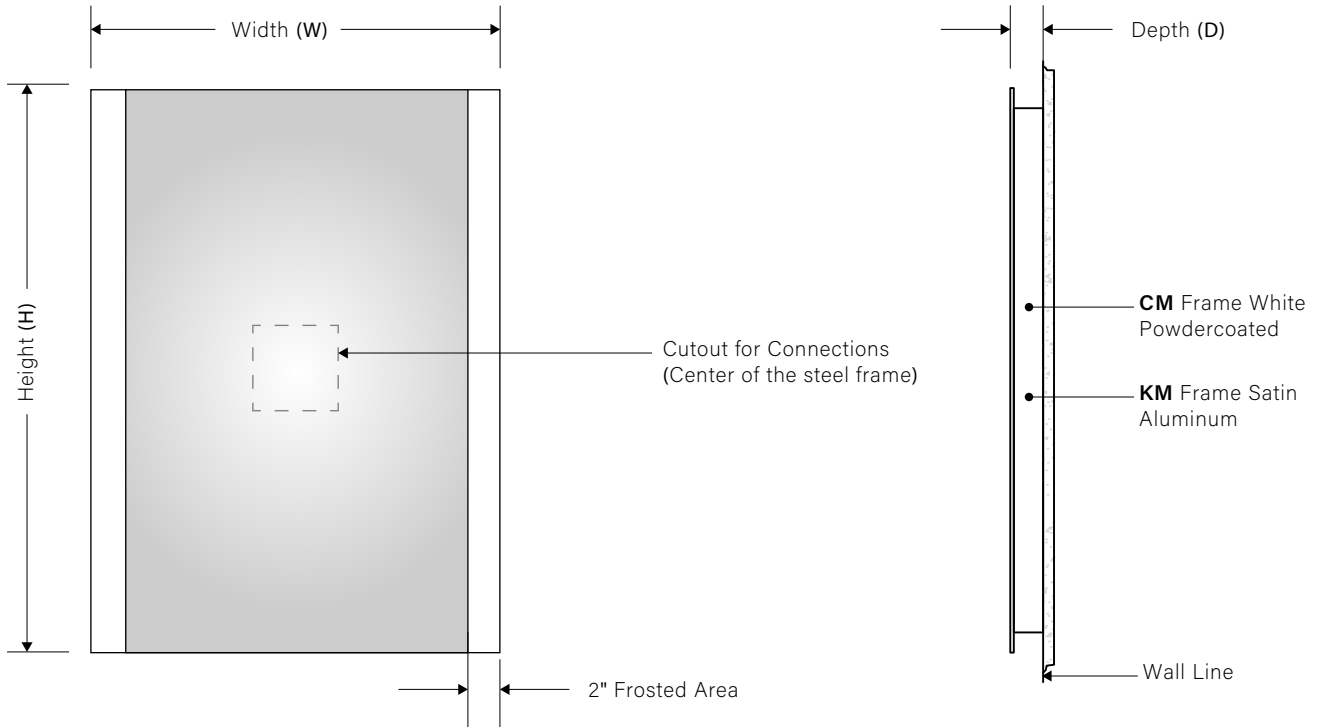

ORDERING CODE

LM-1124-LED - _____ - _____ - _____ - _____ - _____ - _____ - _____

Product ID	Dimensions	Voltage	CCT	Diffuser	Installation	Mounting	Options
LM-1124-LED	22 - 22"W x 32"H 24 - 24"W x 36"H 36 - 36"W x 48"H 48 - 48"W x 60"H C - Custom	120 - 120V 277 - 277V	30 - 3000k 40 - 4000k 60 - 6000k	FR - Frosted IF - Ice Frost C - Custom* <small>*Consult factory</small>	HR - Horizontal VT - Vertical 	CM - Cleats Mounting* KM - Keyhole Mounting** <small>* Frame White Powdercoated ** Frame Satin Aluminum</small>	DF - Defogger DM - Dimming 0-10V TS - Touch Sensor MS - Motion Sensor BT - Bluetooth (Audio)* M3 - Magnifying Mirror x3 M5 - Magnifying Mirror x5 LD - LED Digital Clock USB - USB Charger TNL - Top Night Light BNL - Bottom Night Light PO - Power Outlet* PP - Power Plug <small>* Mirror depth to be 3"D</small>

LIGHTING SPECIFICATIONS

Dimensions	Wattage	Lumen Output	CRI
22"W x 32"H x 2"D	23 Watt	2276 Total Lumen Output	80+ CRI
24"W x 36"H x 2"D	26 Watt	2560 Total Lumen Output	80+ CRI
36"W x 48"H x 2"D	34 Watt	3414 Total Lumen Output	80+ CRI
48"W x 60"H x 2"D	43 Watt	4267 Total Lumen Output	80+ CRI

Standard Product: Hardwired

* Not to Scale. Frosted area and border width may change depending on Mirror dimensions.

APPROVED BY: _____ SIGNATURE: _____ DATE: _____

File: LM - 1124 - SPEC - REV2 Date: 08 March 2019 Page: 2/4