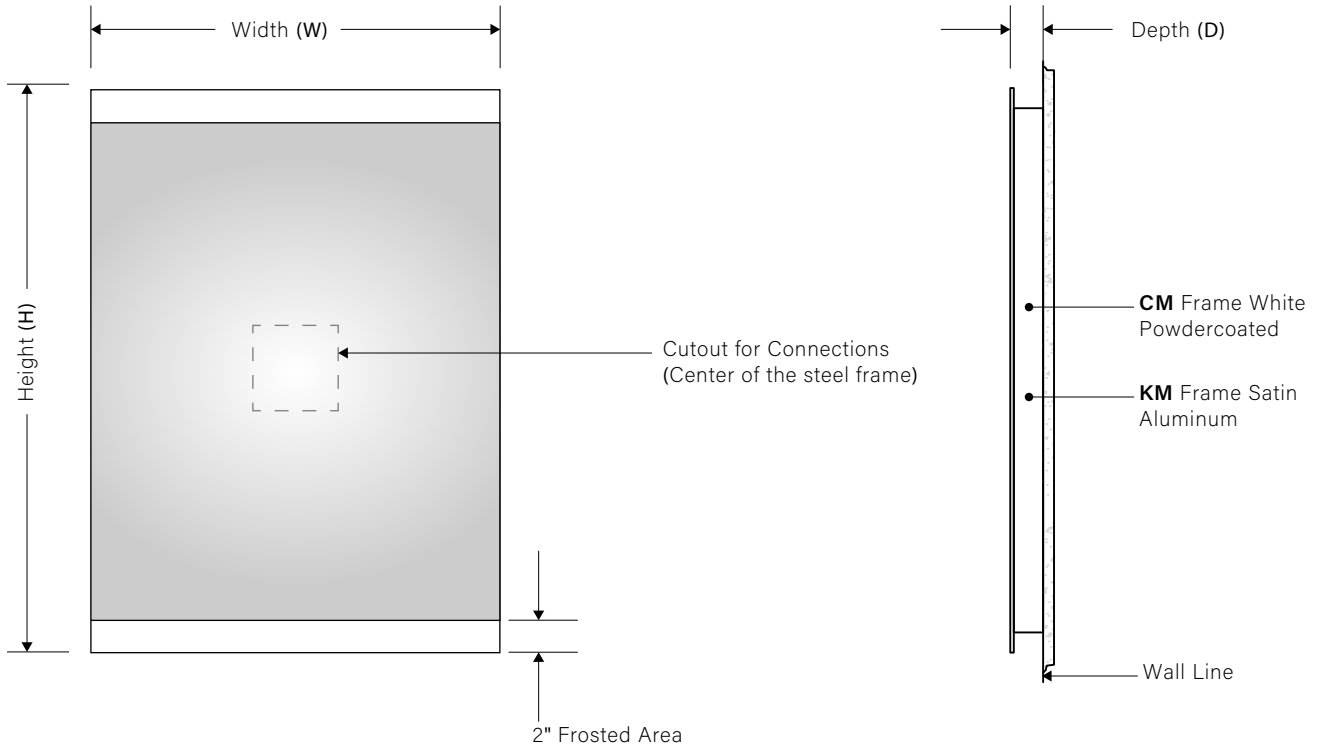

### ORDERING CODE

LM-1126-LED - \_\_\_\_\_ - \_\_\_\_\_ - \_\_\_\_\_ - \_\_\_\_\_ - \_\_\_\_\_ - \_\_\_\_\_ - \_\_\_\_\_

Product ID	Dimensions	Voltage	CCT	Diffuser	Installation	Mounting	Options
<b>LM-1126-LED</b>	<b>22</b> - 22"W x 32"H <b>24</b> - 24"W x 36"H <b>36</b> - 36"W x 48"H <b>48</b> - 48"W x 60"H <b>C</b> - Custom	<b>120</b> - 120V <b>277</b> - 277V	<b>30</b> - 3000k <b>40</b> - 4000k <b>60</b> - 6000k	<b>FR</b> - Frosted <b>IF</b> - Ice Frost <b>C</b> - Custom* <small>*Consult factory</small>	<b>HR</b> - Horizontal <b>VT</b> - Vertical	<b>CM</b> - Cleats Mounting* <b>KM</b> - Keyhole Mounting** <small>* Frame White Powdercoated ** Frame Satin Aluminum</small>	<b>DF</b> - Defogger <b>DM</b> - Dimming 0-10V <b>TS</b> - Touch Sensor <b>MS</b> - Motion Sensor <b>BT</b> - Bluetooth (Audio)* <b>M3</b> - Magnifying Mirror x3 <b>M5</b> - Magnifying Mirror x5 <b>LD</b> - LED Digital Clock <b>USB</b> - USB Charger <b>TNL</b> - Top Night Light <b>BNL</b> - Bottom Night Light <b>PO</b> - Power Outlet* <b>PP</b> - Power Plug <small>* Mirror depth to be 3"D</small>

### LIGHTING SPECIFICATIONS

Dimensions	Wattage	Lumen Output	CRI
22"W x 32"H x 2"D	31 Watt	3129 Total Lumen Output	80+ CRI
24"W x 36"H x 2"D	34 Watt	3414 Total Lumen Output	80+ CRI
36"W x 48"H x 2"D	51 Watt	5121 Total Lumen Output	80+ CRI
48"W x 60"H x 2"D	68 Watt	6828 Total Lumen Output	80+ CRI

**Standard Product: Hardwired**

\* Not to Scale. Frosted area and border width may change depending on Mirror dimensions.

APPROVED BY: \_\_\_\_\_ SIGNATURE: \_\_\_\_\_ DATE: \_\_\_\_\_

File: LM - 1126 - SPEC - REV2 Date: 08 March 2019 Page: 2/4