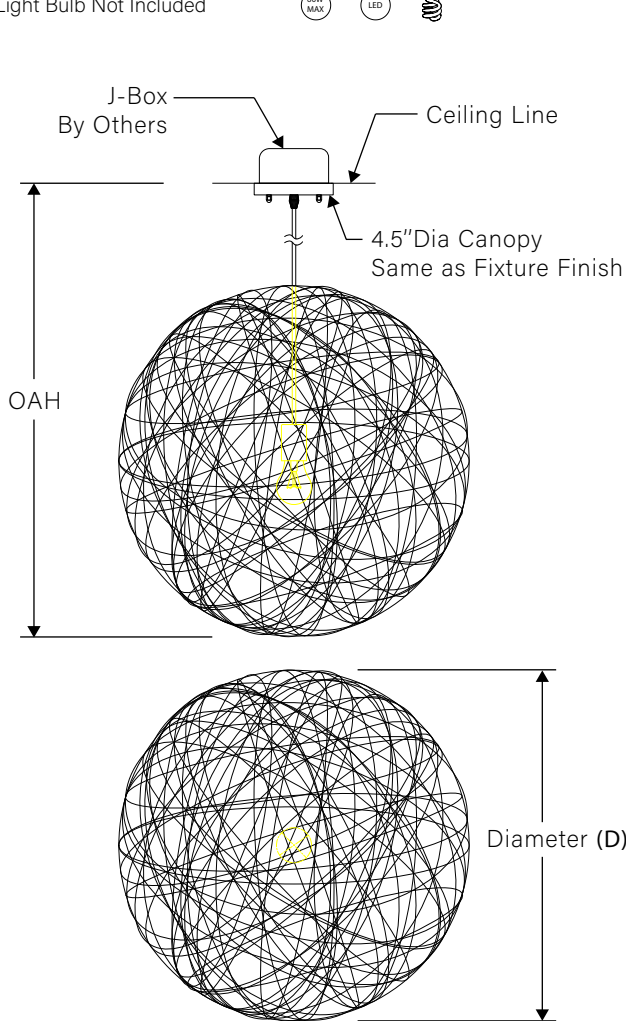

ORDERING CODE

PT-1047 - - - - -

Product ID	Dimension	Voltage	OAH	Hardware Finish	Shade
PT-1047	18 - 18" Dia	120 - 120V	36 - 36" OAH	MB - Matt Black Painted	WH - White Woven Rattan
	24 - 24" Dia	277 - 277V	48 - 48" OAH	GW - Glossy White Painted	BK - Black Woven Rattan
	36 - 36" Dia		60 - 60" OAH	MW - Matt White Painted	GR - Grey Woven Rattan
	48 - 48" Dia		C - Custom*	SG - Space Grey Painted	C - Custom*
	C - Custom *	*Consult factory, Minimum Quantity Required		*Consult factory	C - Custom*
				*Consult factory, Plated finish available upon request	

LIGHTING SPECIFICATIONS

1 x E26 Medium Base Socket,
Light Bulb Not Included

* Not to Scale.

APPROVED BY: _____

SIGNATURE: _____

DATE: _____