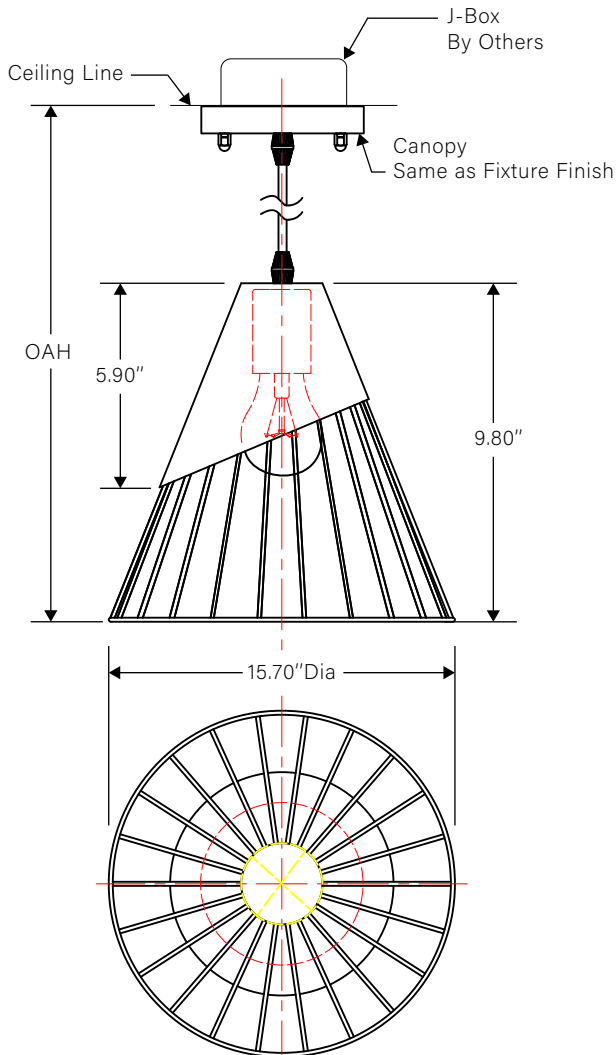

ORDERING CODE

PT-1077 - _____ - _____ - _____ - _____ - _____

Product ID	Dimension	Voltage	OAH	Outside Finish	Inside Finish
PT-1077	OS - 15.70" D x 9.80" H C - Custom * <small>*Consult factory, Minimum Quantity Required</small>	120 - 120V 277 - 277V	36 - 36" OAH 48 - 48" OAH 60 - 60" OAH C - Custom* <small>*Consult factory</small>	MB - Matt Black Painted GW - Glossy White Painted MW - Matt White Painted SG - Space Grey Painted C - Custom* <small>*Consult factory, Plated finish available upon request</small>	MB - Matt Black Painted GW - Glossy White Painted MW - Matt White Painted SG - Space Grey Painted C - Custom* <small>*Consult factory, Plated finish available upon request</small>

LIGHTING SPECIFICATIONS

1 x E26 Medium Base Socket,
Light Bulb Not Included

APPROVED BY: _____

SIGNATURE: _____

DATE: _____